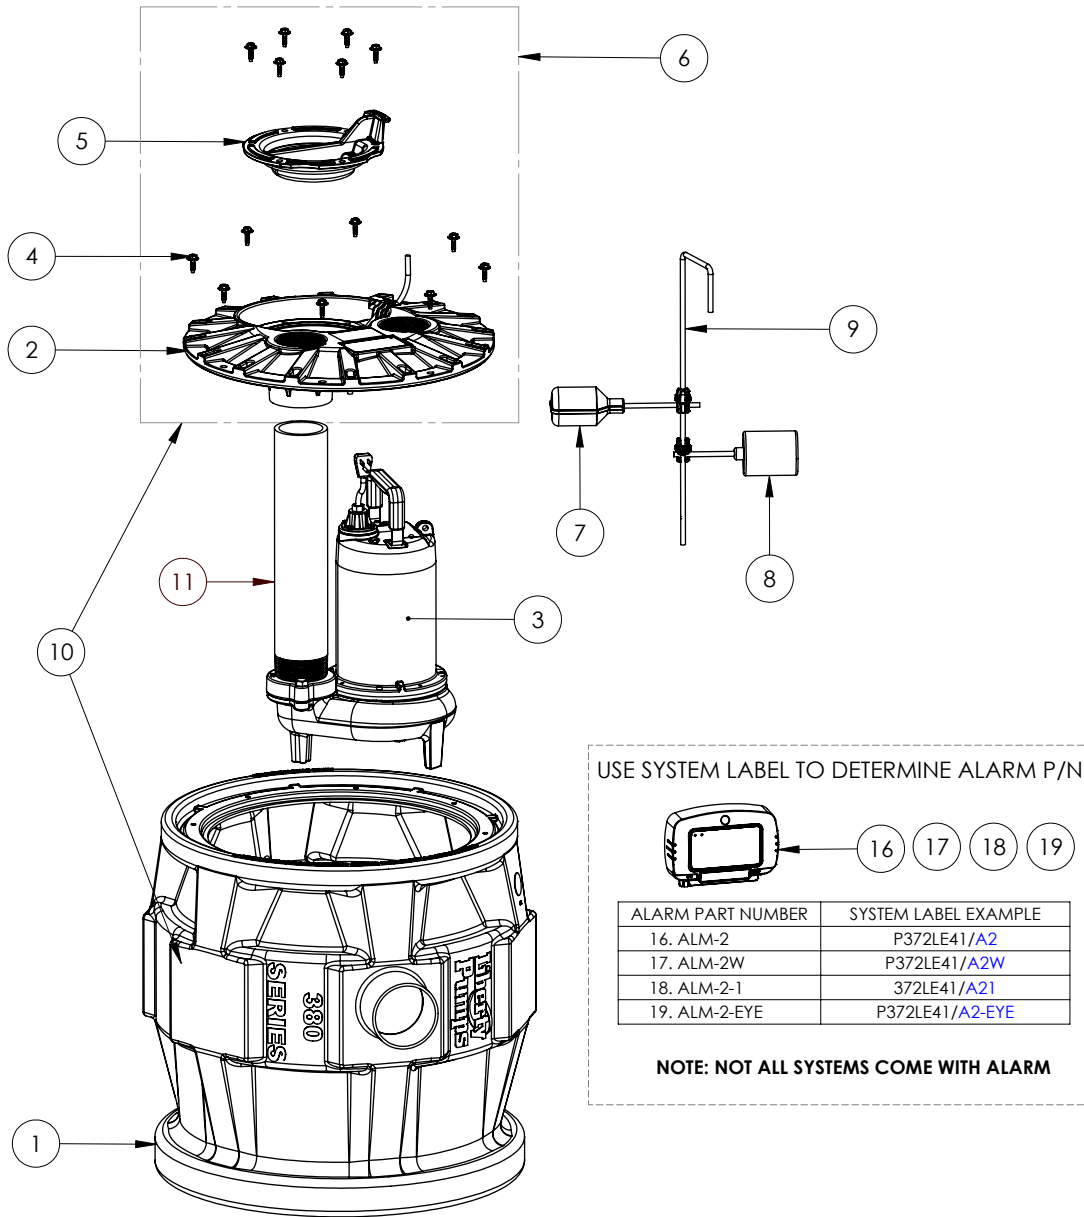

P383XLE71 (B94)

P383XLE71 (B94)

#	PART #	DESCRIPTION	QTY	Note
1	K001133	380XL TANK 16 BOLTS	1	
2	50350B0	3X3 COVER, 16 BOLT	1	
3	LE71M3	3/4 HP SEWAGE PUMP 115V, 10' POWER CORD	1	
4	K001162	COVER HARDWARE, WASHER HEAD HEX SCREWS 14 INCLUDED IN KIT	1	
5	K001233	INSPECTION COVER, INCLUDES MOUNTING SCREWS (6)	1	
6	K001128	3X3 COVER ASSEMBLY, 16 BOLT	1	
7	Pro Series Alarm switch (B94)	REPLACEMENT SWITCH BASED ON SYSTEM LABEL	1	[1]
8	K001054	61130A0 PUMP SWITCH, 10' 115V	1	
9	K001123	QUICKTREE KIT, ROD & CLAMPS ONLY	1	
10	K001138	P383XL TANK AND COVER 10'ST	1	
11	40660B0	3" SCH80 PVC PIPE FOR 24" TANK, 17-1/8" LONG	1	
16	ALM-2	ALARM 115V SWT-ACTV 20'	1	
17	ALM-2W	115V ALARM, WEATHERPROOF	1	
18	ALM-2-1	ALARM 115V 10FT CORD	1	
19	ALM-2-EYE	ALARM 115V SWT-ACTV 20' NIGHTEYE	1	
20	K001134	FLOAT SWITCH, 20FT CORD, INCLUDES 1 SWITCH PER KIT	1	
21	K001566	KIT, SWITCH PILOT DUTY, 10' 3-PIN	1	
22	K001569	KIT, SWITCH PILOT DUTY, 20' 3-PIN	1	

PART NOTES:

[1] - **NOTE**

ALARM SWITCH KITS

For /A2 Suffix of model number use Part No. K001569

For /A21 Suffix of model number use Part No. K001566

For /A2W Suffix of model number use Part No. K001134

For /A2-EYE Suffix of model number use Part No. K001569