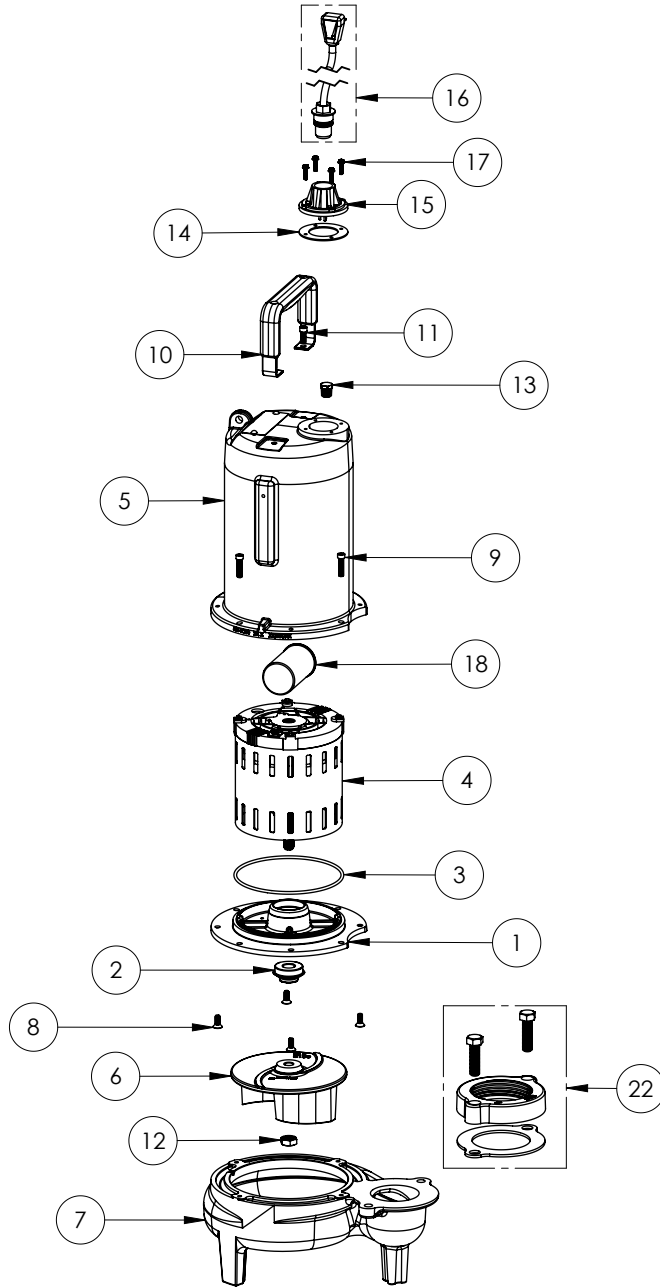

LE72M3-2 (B72)

LE72M3-2**LE72M3-2 (B72)**

#	PART #	DESCRIPTION	QTY	Note
1	53260BR	MOTOR SUPPORT PLATE	1	
2	K001717	KIT, 5/8 UNITIZED 5120000 AND LIP SEAL 5860000	1	
3	5617000	O-RING	1	
4	5330000	MOTOR	1	[1]
5	531400R	MOTOR COVER	1	[1]
6	5130000	IMPELLER, CAST IRON	1	
7	531500R	VOLUTE HOUSING	1	
8	8018000	1/4-20 x 5/8 SLOTTED FLAT HEAD BOLT	4	
9	8091000	1/4-20 x 1 HEX SOCKET HEAD BOLT	4	
10	3411200	HANDLE	1	
11	8103000	SCREW 1/4-20x5/8" HX SKT SS	2	
12	8046000	1/2-20 HEX STAINLESS STEEL JAM NUT	1	
13	50710A0	PIPE PLUG, 1/4" HEX HD BRASS NPTF	1	
14	5060000	CORD PLATE GASKET	1	
15	5014000	CORD PLATE	1	
16	K001059	POWER CORD, 230V, 25 FOOT CORD	1	
17	8064000	#8-32 x 5/8 HEX WASHER HEAD SCREW	4	
18	51190F0	CAPACITOR	1	
22	K001222	3" DISCHARGE KIT	1	

PART NOTES:

[1] - Part requires factory authorized service. Contact Liberty Pumps at 1-800-543-2550