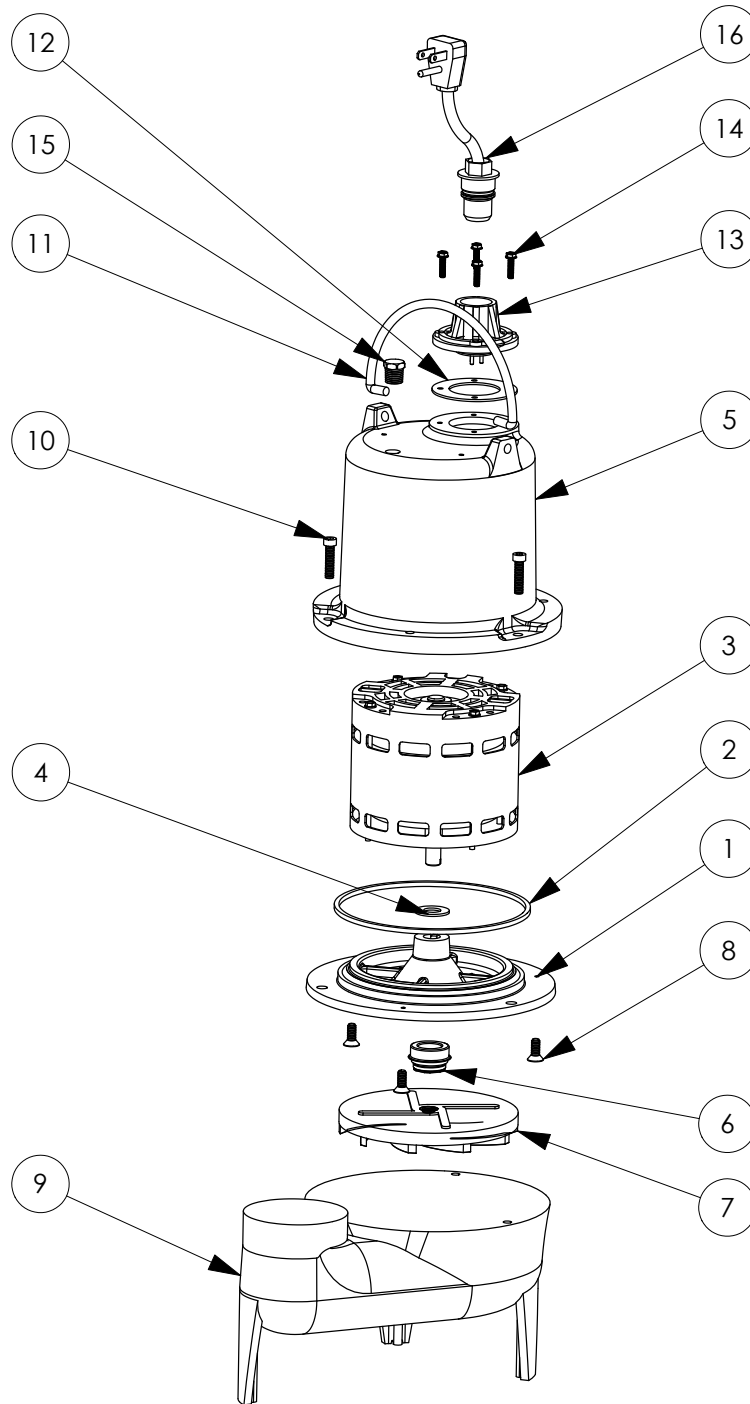

LE41M

LE41M (B20)

**LE41M****LE41M (B20)**

#	PART #	DESCRIPTION	QTY	Note
1	5052000	MOTOR SUPPORT PLATE	1	
2	5066000	SEALRING, MOTOR COVER, #254S	1	[1]
3	5176000	MOTOR ASSEMBLY, .5HP	1	
4	5395000	THRUST WASHER	1	
5	535000B	MOTOR CAP, BROWN	1	
6	5098000	1/2 INCH UNITIZED SEAL	1	
7	K001036	IMPELLER	1	
8	8018000	1/4-20 x 5/8 SLOTTED FLAT HEAD BOLT	3	
9	505100R	HOUSING, VOLUTE, BROWN	1	
10	8091000	1/4-20 x 1 HEX SOCKET HEAD BOLT	3	
11	K001095	STAINLESS STEEL HANDLE	1	
12	5060000	CORD PLATE GASKET	1	
13	5014000	CORD PLATE	1	
14	8064000	#8-32 x 5/8 HEX WASHER HEAD SCREW	4	
15	5071000	BRASS OIL PLUG	1	
16	K001010	POWER CORD, 115V, 10 FOOT CORD	1	

**PART NOTES:**

[1] - Part requires factory authorized service. Contact Liberty Pumps at 1-800-543-2550