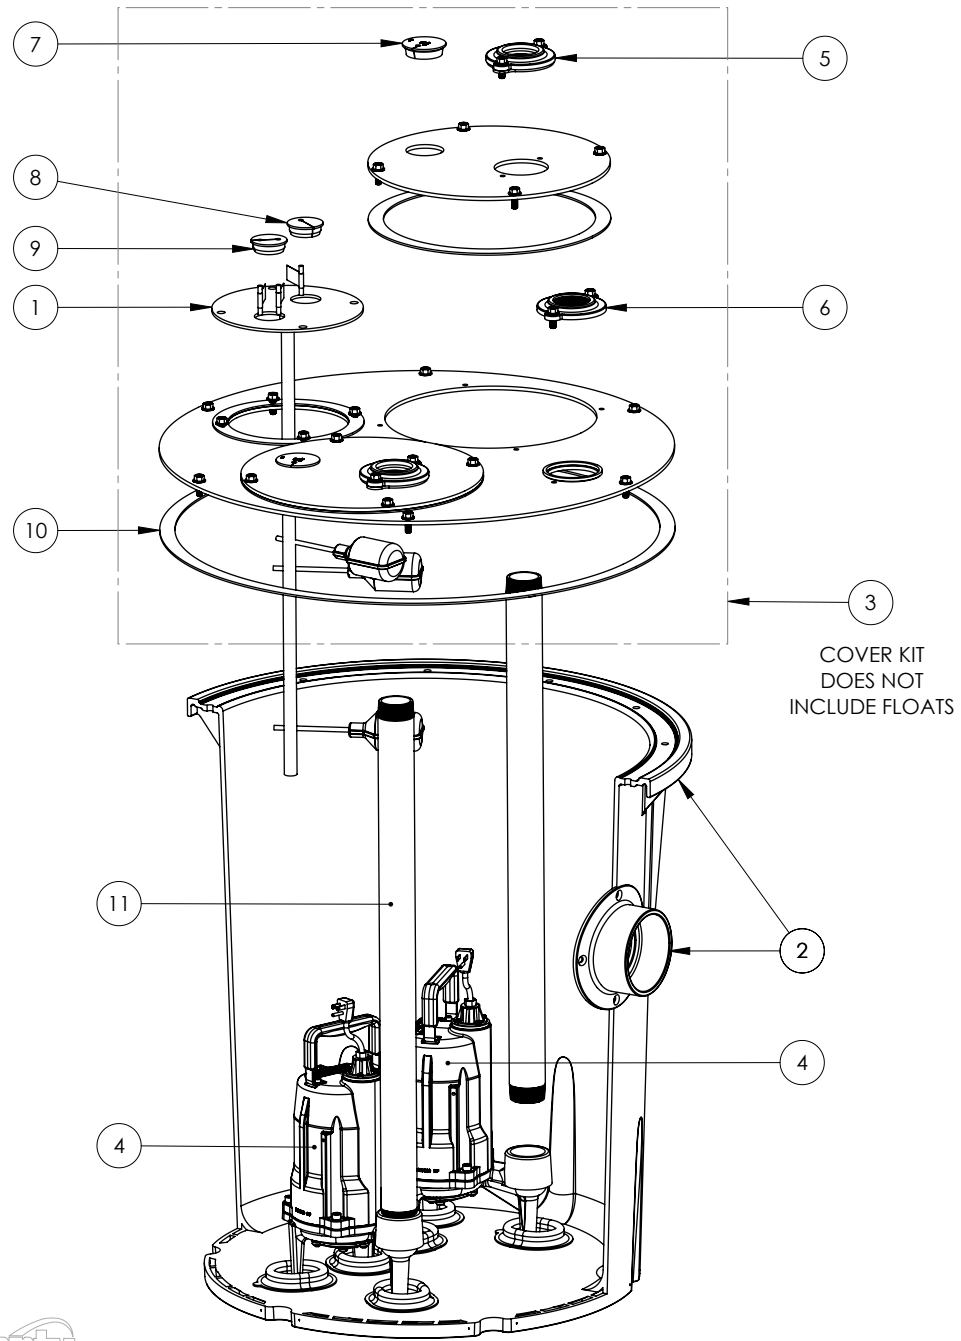

1100 SERIES

1102/LE41M-2 (B10)

**1100 SERIES****1102/LE41M-2 (B10)**

<b>#</b>	<b>PART #</b>	<b>DESCRIPTION</b>	<b>QTY</b>	<b>Note</b>
1	K001203	10" INSPECTION COVER WITH FLOAT TREE (FLOATS NOT INCLUDED)	1	
2	K001202	30" X 36" BASIN, WITH CAST IRON INLET HUB	1	
3	K001200	1100 COVER KIT 2" DISCH 2" VENT	1	
4	PRG101M	PROVORE RESIDENTIAL GRINDER 115V	2	
5	K001389	2" DISCHARGE FLANGE KIT	2	
6	K001390	2" VENT FLANGE KIT	1	
7	4508000	2 1/2" STOPPER - SINGLE 5/16" HOLE	2	
8	45480A0	SINGLE HOLE STOPPER	1	
9	45480B0	2" DOUBLE HOLE STOPPER	1	
10	45220C0	GASKET TAPE	1	
11	4068000	NIPPLE 2x36 PVC SCH 80	2	

---

1102/LE41M-2 (B10)

1102-LE41M-2\_(B10-A)

PAGE