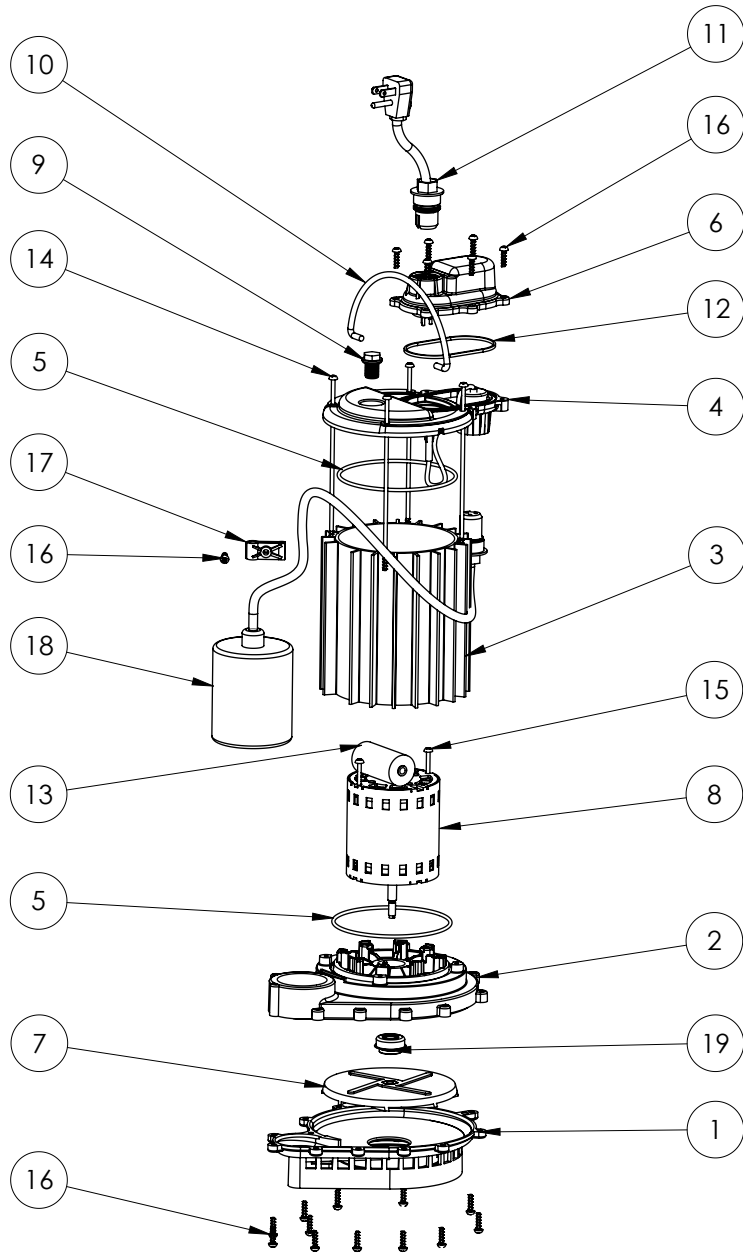

231 (B37)

231 (B37)

#	PART #	DESCRIPTION	QTY	Note
1	233600B	BASE WITH VOLUTE ASSEMBLY	1	
2	23310AB	MOTOR SUPPORT PLATE	1	[1]
3	230700S	MOTOR HOUSING	1	[1]
4	240600B	MOTOR COVER	1	
5	2357000	O-RING	2	[1]
6	240700B	CHAMBER COVER	1	
7	K001093	IMPELLER	1	
8	2329000	PSC MOTOR	1	
9	8089000	OIL PLUG, O-RING ASSEMBLY	1	
10	K001082	HANDLE	1	
11	K001010	POWER CORD, 115V, 10 FOOT CORD	1	
12	K001046	SEALRING, CHAMBER COVER	1	
13	23430E0	CAPACITOR		
14	8042200	#10 x 6-1/2 STAINLESS STEEL SCREW	4	[1]
15	8069200	#10 x 4-3/16 POLYFAST SCREW	2	
16	8104200	#10 HILO X 5/8" STAINLESS STEEL SCREW	19	
17	2319000	CLAMP, SWITCH CORD	1	
18	K001080	2405000 MECHANICAL SWITCH W/ QUICKPLUG	1	
19	2309000	5/16 SHAFT SEAL	1	

PART NOTES:

[1] - Part requires factory authorized service. Contact Liberty Pumps at 1-800-543-2550