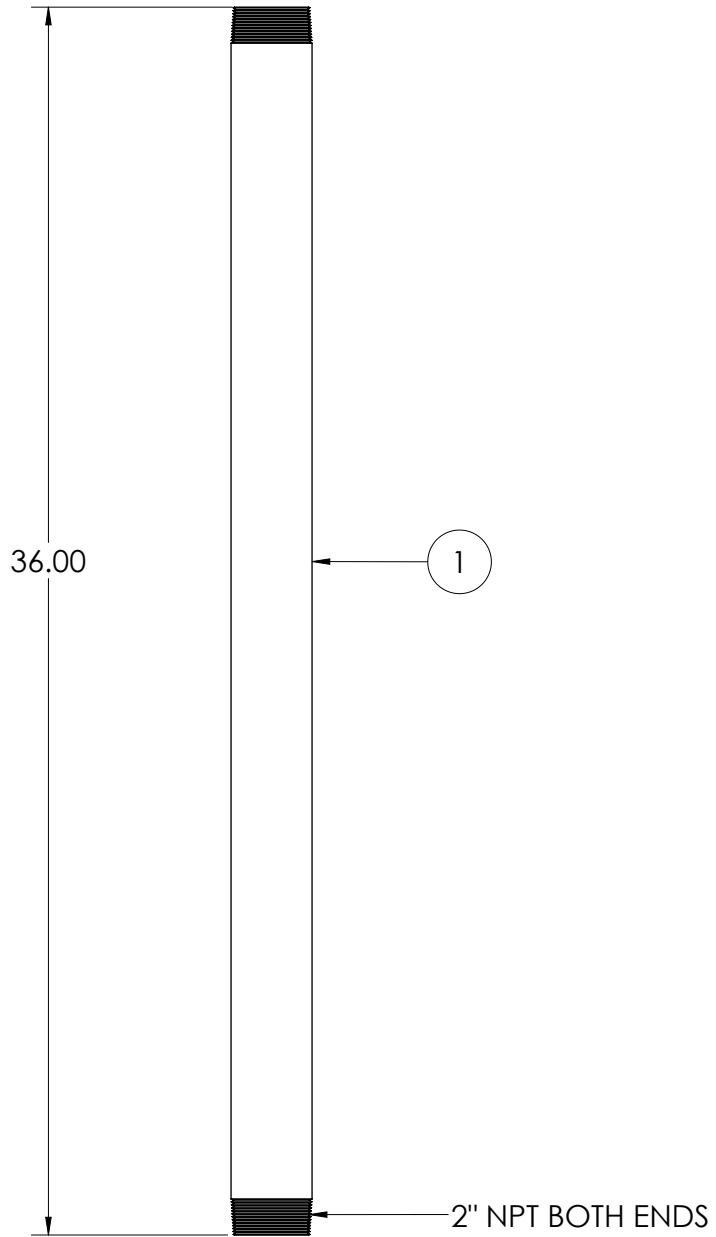

1100 SERIES

4068000

4068000

4068000A

PAGE

1100 SERIES

4068000

#	PART #	DESCRIPTION	QTY	Note
1	4068000	NIPPLE 2x36 PVC SCH 80	1	