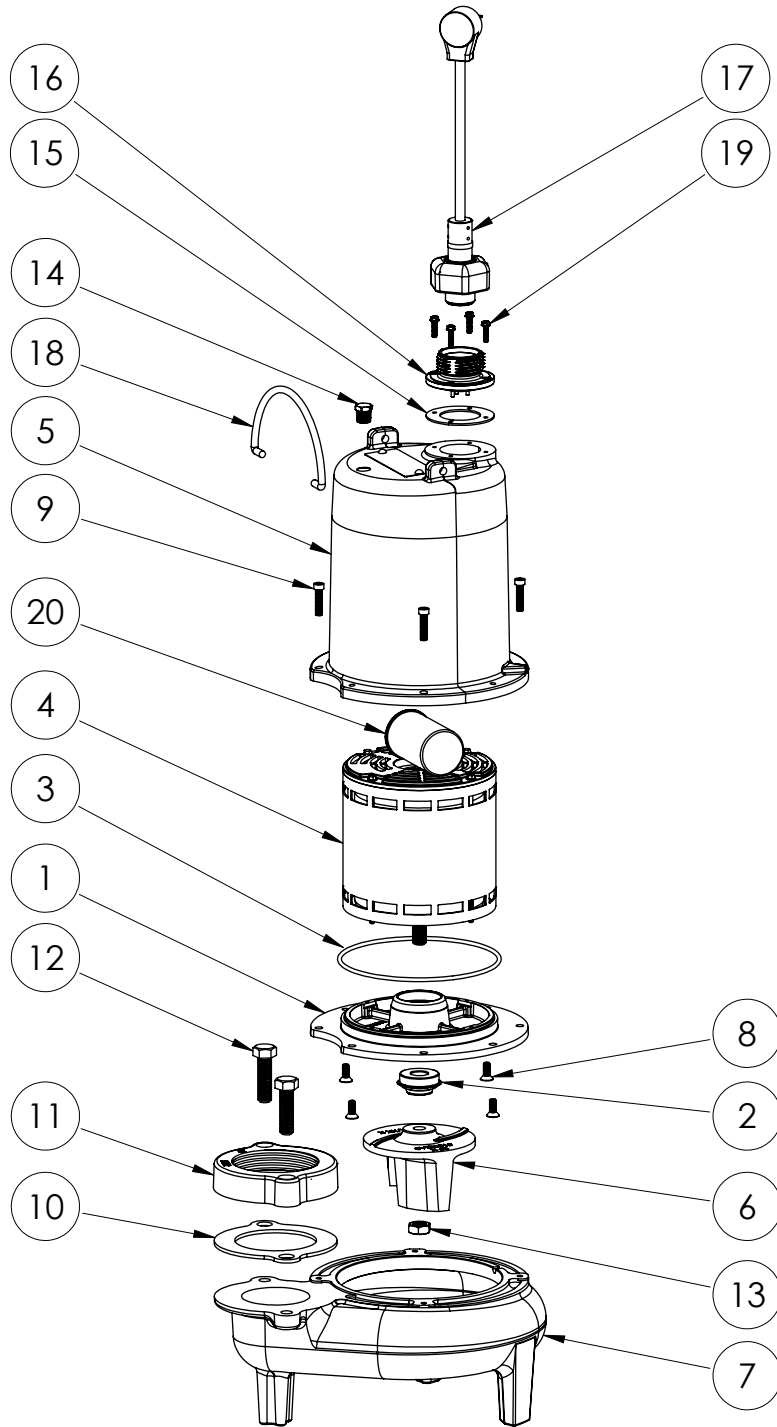

LEH102M3-2 (B61)

LEH102M3-2B61

LEH102M3-2**LEH102M3-2 (B61)**

#	PART #	DESCRIPTION	QTY	Note
1	532600R	MOTOR SUPPORT PLATE	1	
2	K001717	KIT, 5/8 UNITIZED 5120000 AND LIP SEAL 5860000	1	
3	5617000	O-RING	1	
4	5339000	MOTOR	1	
5	531400R	MOTOR COVER	1	[1]
6	K001488	51300A0 IMPELLER KIT, INCLUDES 1/2" JAM NUT	1	
7	531500R	VOLUTE HOUSING	1	
8	8018000	1/4-20 x 5/8 SLOTTED FLAT HEAD BOLT	4	
9	8091000	1/4-20 x 1 HEX SOCKET HEAD BOLT	4	
10	5129000	FLANGE GASKET, FITS 2" OR 3"	1	
11	K001222	3" DISCHARGE KIT	1	
12	8037000	1/2-13 x 1-3/4 STAINLESS STEEL BOLT	2	
13	8046000	1/2-20 HEX STAINLESS STEEL JAM NUT	1	
14	5071000	BRASS OIL PLUG	1	
15	5060000	CORD PLATE GASKET	1	
16	K001216	5619000, CORDPLATE	1	
17	K001197	POWER CORD, 230V, 25 FOOT CORD	1	
18	K001095	STAINLESS STEEL HANDLE	1	
19	8064000	#8-32 x 5/8 HEX WASHER HEAD SCREW	4	
20	51960A0	CAPACITOR	1	

PART NOTES:

[1] - Part requires factory authorized service. Contact Liberty Pumps at 1-800-543-2550