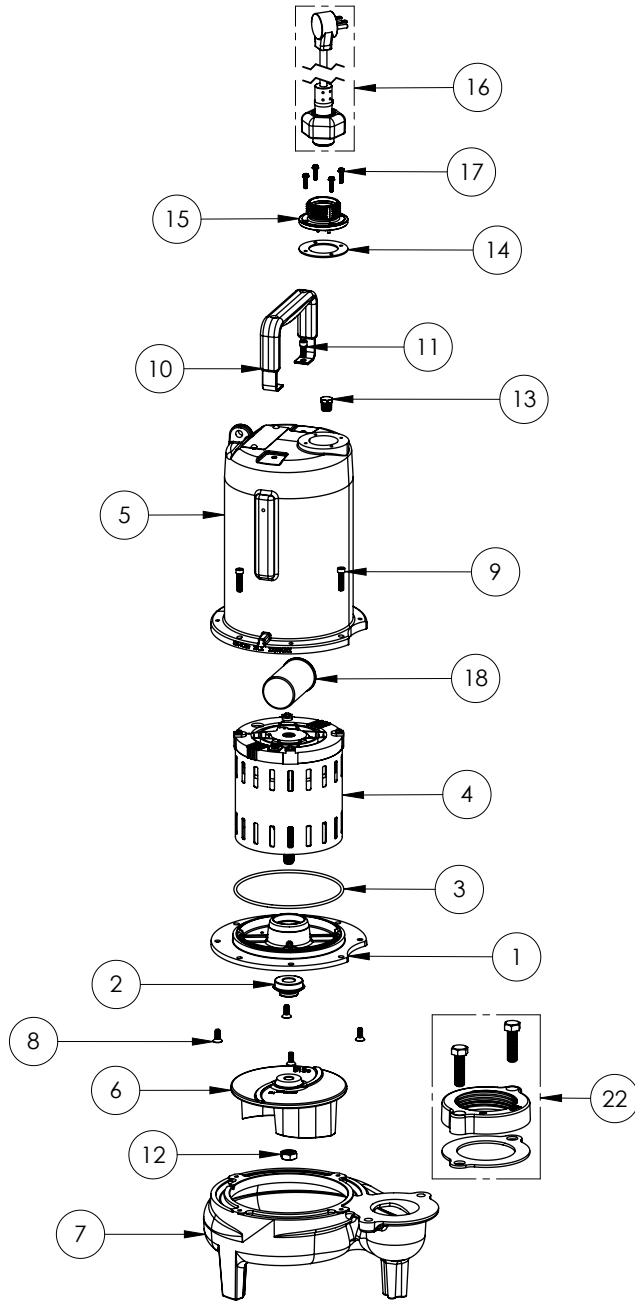

LE72M3-3 (B72)

LE72M3-3**LE72M3-3 (B72)**

#	PART #	DESCRIPTION	QTY	Note
1	53260BR	MOTOR SUPPORT PLATE	1	
2	K001717	KIT, 5/8 UNITIZED 5120000 AND LIP SEAL 5860000	1	
3	5617000	O-RING	1	
4	5330000	MOTOR	1	[1]
5	531400R	MOTOR COVER	1	[1]
6	5130000	IMPELLER, CAST IRON	1	
7	531500R	VOLUTE HOUSING	1	
8	8018000	1/4-20 x 5/8 SLOTTED FLAT HEAD BOLT	4	
9	8091000	1/4-20 x 1 HEX SOCKET HEAD BOLT	4	
10	3411200	HANDLE	1	
11	8103000	SCREW 1/4-20x5/8" HX SKT SS	2	
12	8046000	1/2-20 HEX STAINLESS STEEL JAM NUT	1	
13	50710A0	PIPE PLUG, 1/4" HEX HD BRASS NPTF	1	
14	5060000	CORD PLATE GASKET	1	
15	K001216	5619000, CORDPLATE	1	
16	K001356	POWER CORD, 35FT.	1	
17	8064000	#8-32 x 5/8 HEX WASHER HEAD SCREW	4	
18	51190F0	CAPACITOR	1	
22	K001222	3" DISCHARGE KIT	1	

PART NOTES:

[1] - Part requires factory authorized service. Contact Liberty Pumps at 1-800-543-2550