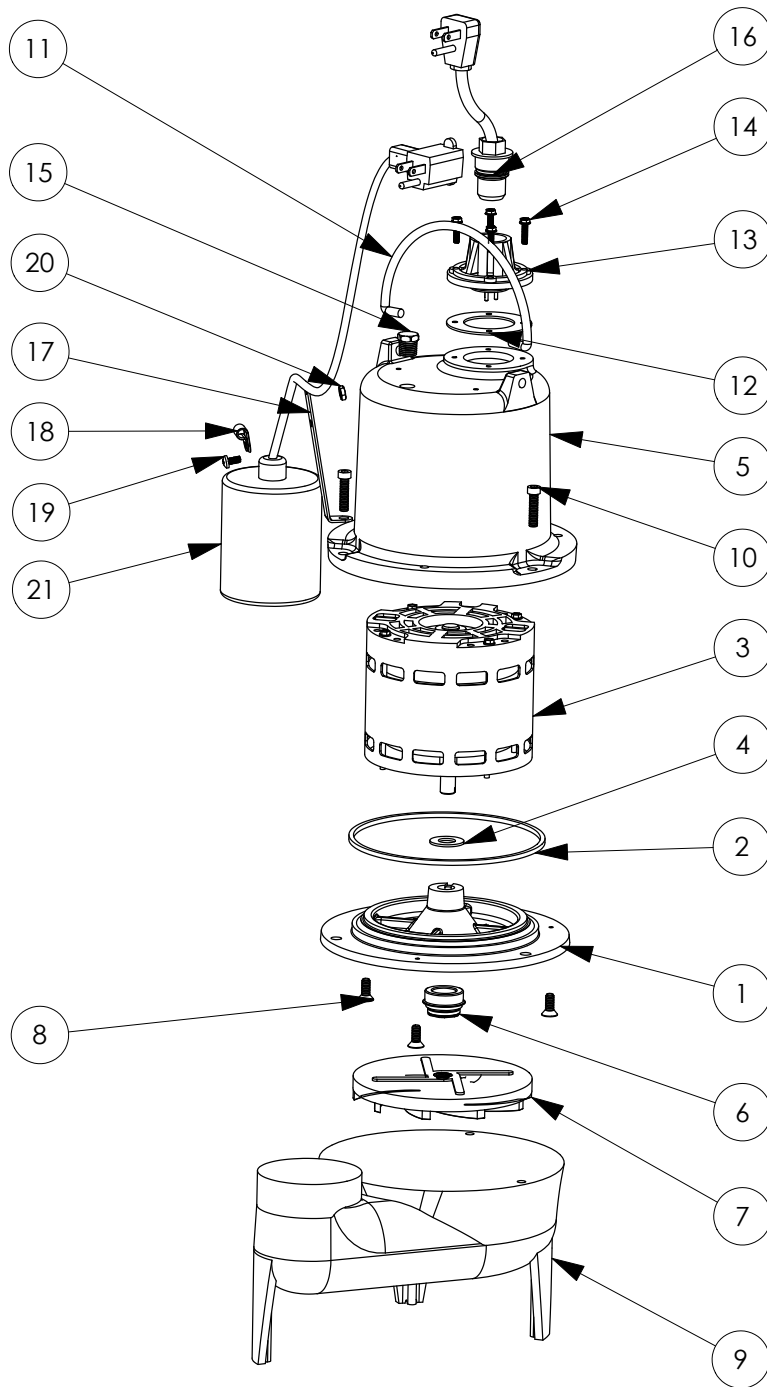

LE41A (B10)

**LE41A****LE41A (B10)**

#	PART #	DESCRIPTION	QTY	Note
1	5052000	MOTOR SUPPORT PLATE	1	
2	5066000	SEALRING, MOTOR COVER, #254S	1	[1]
3	5176000	MOTOR ASSEMBLY, .5HP	1	
4	5395000	THRUST WASHER	1	
5	53500AR	MOTOR CAP	1	
6	5098000	1/2 INCH UNITIZED SEAL	1	
7	K001036	IMPELLER	1	
8	8018000	1/4-20 x 5/8 SLOTTED FLAT HEAD BOLT	3	
9	505100R	HOUSING, VOLUTE, BROWN	1	
10	8091000	1/4-20 x 1 HEX SOCKET HEAD BOLT	3	
11	K001095	STAINLESS STEEL HANDLE	1	
12	5060000	CORD PLATE GASKET	1	
13	5014000	CORD PLATE	1	
14	8064000	#8-32 x 5/8 HEX WASHER HEAD SCREW	4	
15	5071000	BRASS OIL PLUG	1	
16	K001010	POWER CORD, 115V, 10 FOOT CORD	1	
17	5070000	FLOAT SWITCH SUPPORT	1	
18	8014000	CABLE CLAMP	1	
19	8082000	#10-24 x 3/8 EPOXY LOCK SCREW	1	
20	8002000	#10-24 STAINLESS STEEL HEX	1	
21	K001001	PUMP SWITCH KIT, INCLUDES MOUNTING HARDWARE	1	

**PART NOTES:**

[1] - Part requires factory authorized service. Contact Liberty Pumps at 1-800-543-2550