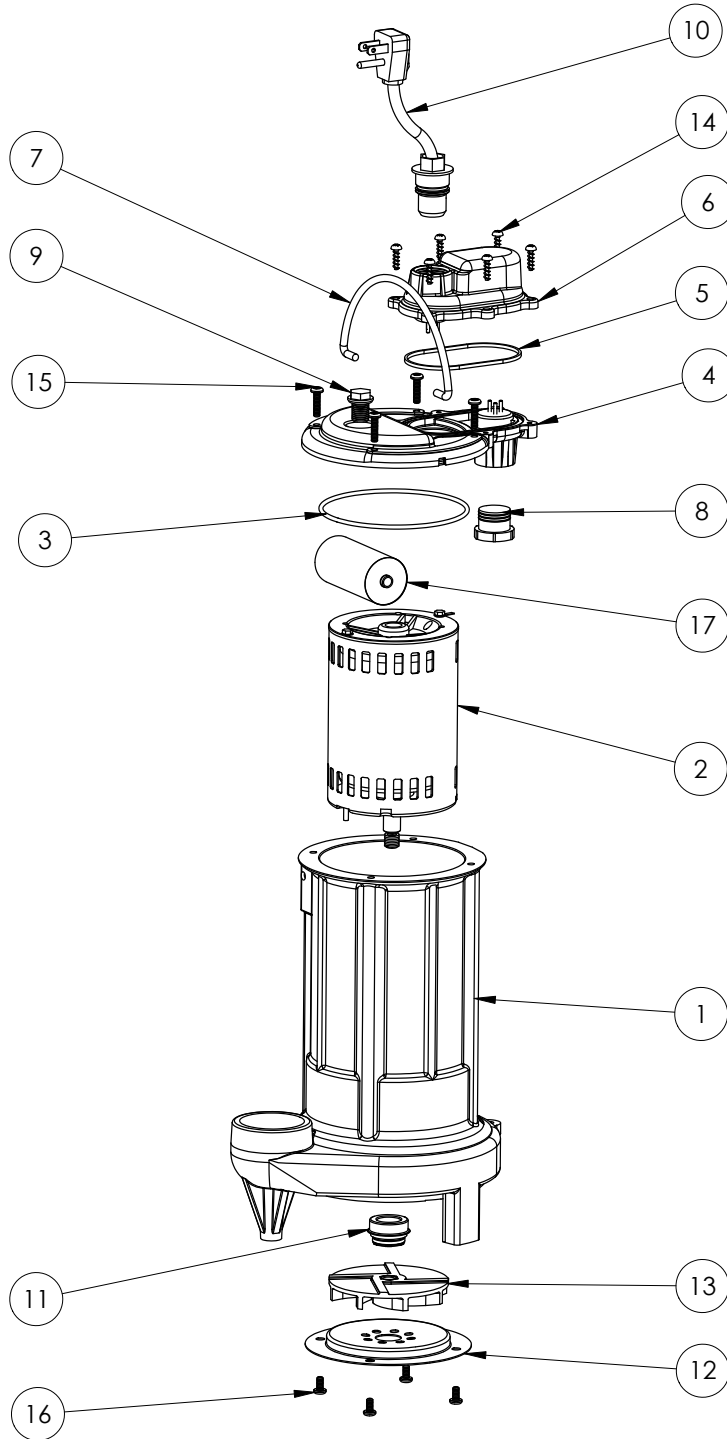

280HV

280HV (B20)

280HV (B20)

280HV**280HV (B20)**

#	PART #	DESCRIPTION	QTY	Note
1	25160AG	CAST IRON HOUSING WITH HOLE	1	
2	2522000	MOTOR, .5HP 230V	1	[1]
3	2357000	O-RING	1	[1]
4	240600G	MOTOR COVER, GREY	1	
5	K001046	SEALRING, CHAMBER COVER	1	
6	240700G	CHAMBER COVER, GREY	1	
7	K001082	HANDLE	1	
8	8105000	PROTECTIVE CAP	1	
9	8089000	OIL PLUG, O-RING ASSEMBLY	1	
10	K001058	POWER CORD, 10FT. 230V	1	
11	50980A0	1/2 INCH UNITIZED SEAL	1	[1]
12	2414000	280 SERIES STAMPING INLET	1	
13	K001091	280 SERIES IMPELLER KIT	1	
14	8104200	#10 HILO X 5/8" STAINLESS STEEL SCREW	6	
15	8072000	#10 - 24 x 3/4" SCREW	4	
16	8092000	#10 - 24 x 3/8" SCREW	4	
17	2521000	CAPACITOR	1	

PART NOTES:

[1] - Part requires factory authorized service. Contact Liberty Pumps at 1-800-543-2550