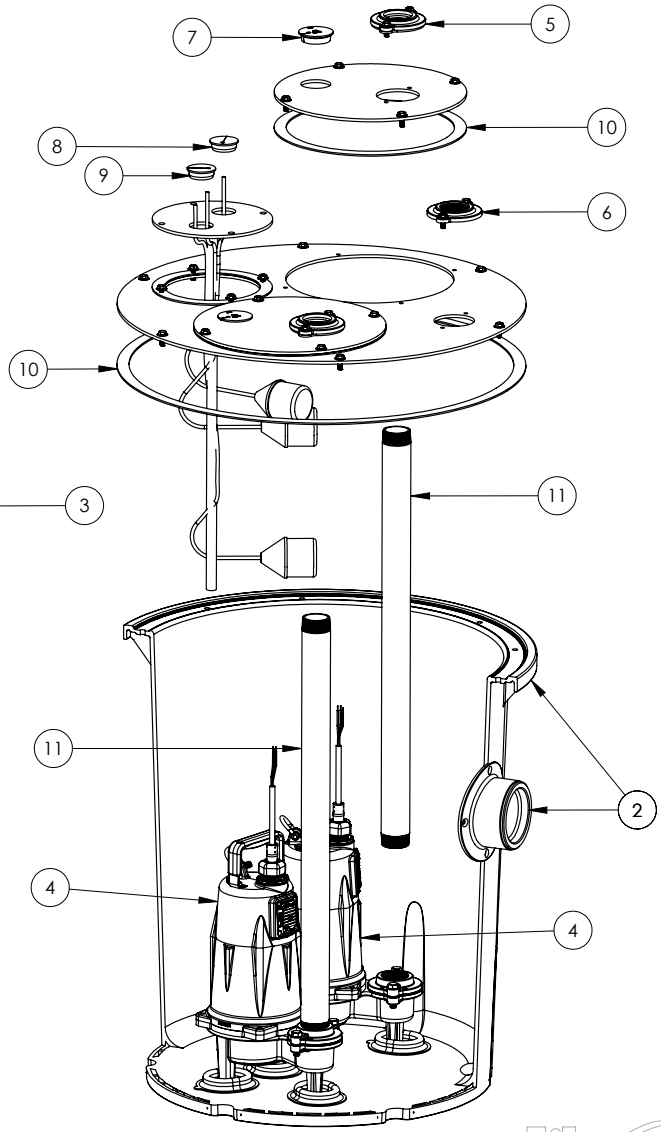

1100 SERIES

1102/LEH204M (B10)

Liberty  
Pumps

**1100 SERIES****1102/LEH204M (B10)**

<b>#</b>	<b>PART #</b>	<b>DESCRIPTION</b>	<b>QTY</b>	<b>Note</b>
1	K001203	10" INSPECTION COVER WITH FLOAT TREE (FLOATS NOT INCLUDED)	1	
2	K001202	30" X 36" BASIN, WITH CAST IRON INLET HUB	1	
3	K001200	1100 COVER KIT 2" DISCH 2" VENT	1	
4	LEH204M2-2	2HP SEWAGE PUMP 440-480V 25' POWER CORD	2	
6	K001390	2" VENT FLANGE KIT	1	
5	K001389	2" DISCHARGE FLANGE KIT	2	
7	4508000	2 1/2" STOPPER - SINGLE 5/16" HOLE	2	
8	45480A0	SINGLE HOLE STOPPER	1	
9	45480B0	2" DOUBLE HOLE STOPPER	1	
10	45220C0	GASKET TAPE	1	
11	4068000	NIPPLE 2x36 PVC SCH 80	2	