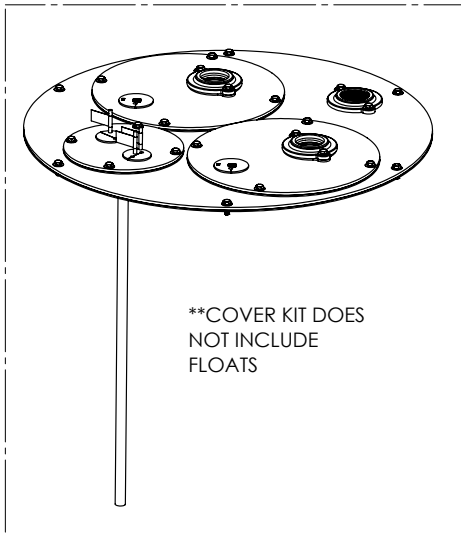

1100 SERIES

1102/LEH204M (B10)

Liberty  
Pumps

**1100 SERIES****1102/LEH204M (B10)**

<b>#</b>	<b>PART #</b>	<b>DESCRIPTION</b>	<b>QTY</b>	<b>Note</b>
1	K001203	10" INSPECTION COVER WITH FLOAT TREE (FLOATS NOT INCLUDED)	1	
2	K001202	30" X 36" BASIN, WITH CAST IRON INLET HUB	1	
3	K001200	1100 COVER KIT 2" DISCH 2" VENT	1	
4	LEH204M2-2	2HP SEWAGE PUMP 440-480V 25' POWER CORD	2	
6	K001390	2" VENT FLANGE KIT	1	
5	K001389	2" DISCHARGE FLANGE KIT	2	
7	4508000	2 1/2" STOPPER - SINGLE 5/16" HOLE	2	
8	45480A0	SINGLE HOLE STOPPER	1	
9	45480B0	2" DOUBLE HOLE STOPPER	1	
10	45220C0	GASKET TAPE	1	
11	4068000	NIPPLE 2x36 PVC SCH 80	2	