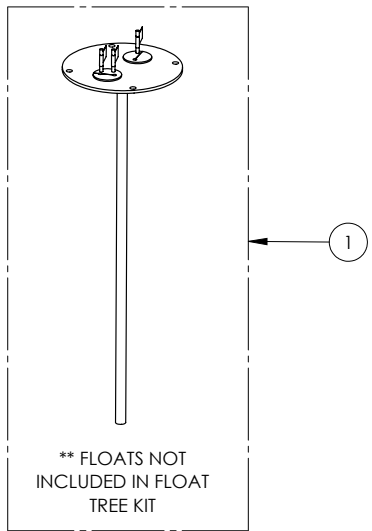

1100 SERIES

1102/LEH204M (B10)

Liberty  
Pumps

**1100 SERIES****1102/LEH204M (B10)**

<b>#</b>	<b>PART #</b>	<b>DESCRIPTION</b>	<b>QTY</b>	<b>Note</b>
1	K001203	10" INSPECTION COVER WITH FLOAT TREE (FLOATS NOT INCLUDED)	1	
2	K001202	30" X 36" BASIN, WITH CAST IRON INLET HUB	1	
3	K001200	1100 COVER KIT 2" DISCH 2" VENT	1	
4	LEH204M2-2	2HP SEWAGE PUMP 440-480V 25' POWER CORD	2	
6	K001390	2" VENT FLANGE KIT	1	
5	K001389	2" DISCHARGE FLANGE KIT	2	
7	4508000	2 1/2" STOPPER - SINGLE 5/16" HOLE	2	
8	45480A0	SINGLE HOLE STOPPER	1	
9	45480B0	2" DOUBLE HOLE STOPPER	1	
10	45220C0	GASKET TAPE	1	
11	4068000	NIPPLE 2x36 PVC SCH 80	2	