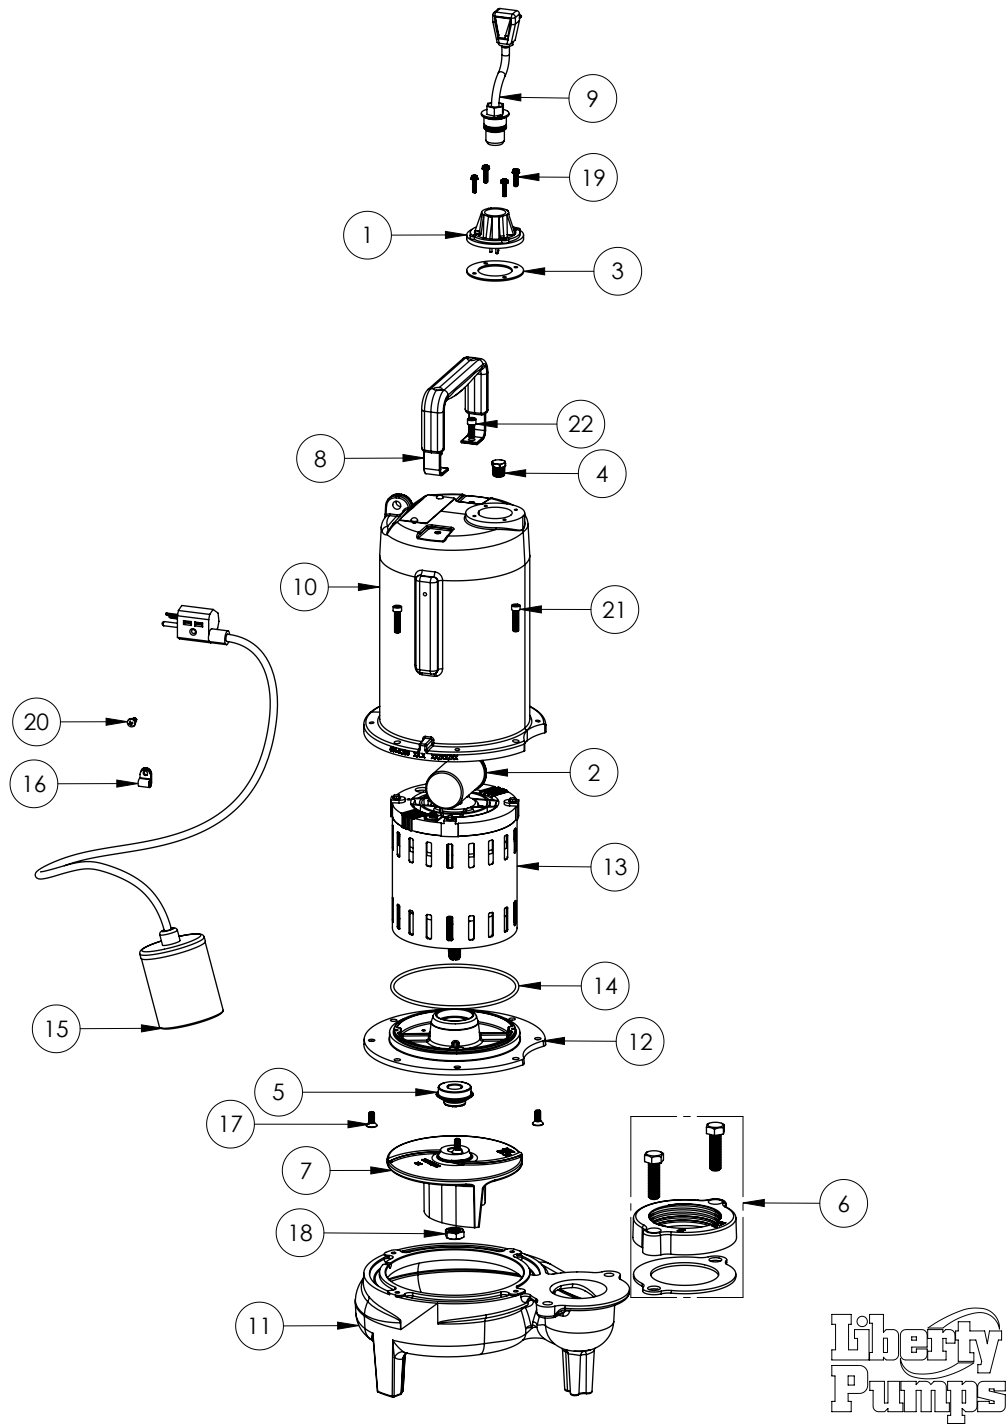

LE102A3-2 (B71)

LE102A3-2 (B71)

#	PART #	DESCRIPTION	QTY	Note
1	5014000	CORD PLATE	1	
2	51190F0	CAPACITOR	1	
3	5060000	CORD PLATE GASKET	1	
4	5071000	BRASS OIL PLUG	1	
5	K001717	KIT, 5/8 UNITIZED 5120000 AND LIP SEAL 5860000	1	
6	K001222	3" DISCHARGE KIT	1	
7	K001486	5131000 IMPELLER KIT, INCLUDES 1/2" JAM NUT	1	
8	3411200	HANDLE	1	
9	K001059	POWER CORD, 230V, 25 FOOT CORD	1	
10	531400R	MOTOR COVER	1	[1]
11	531500R	VOLUTE HOUSING	1	
12	53260AR	MOTOR PLATE	1	
13	5343200	MOTOR 1HP 230V ADDFULL (KIT, MTR REPLACE K001820)	1	
14	5617000	O-RING	1	
15	K001431	61140B0 PUMP SWITCH, 25' 230V	1	
16	8014000	CABLE CLAMP	1	
17	8018000	1/4-20 x 5/8 SLOTTED FLAT HEAD BOLT	4	
18	8046000	1/2-20 HEX STAINLESS STEEL JAM NUT	1	
19	8064000	#8-32 x 5/8 HEX WASHER HEAD SCREW	4	
20	8082000	#10-24 x 3/8 EPOXY LOCK SCREW	1	
21	8091000	1/4-20 x 1 HEX SOCKET HEAD BOLT	4	
22	8103000	SCREW 1/4-20x5/8" HX SKT SS	2	

PART NOTES:

[1] - Part requires factory authorized service. Contact Liberty Pumps at 1-800-543-2550