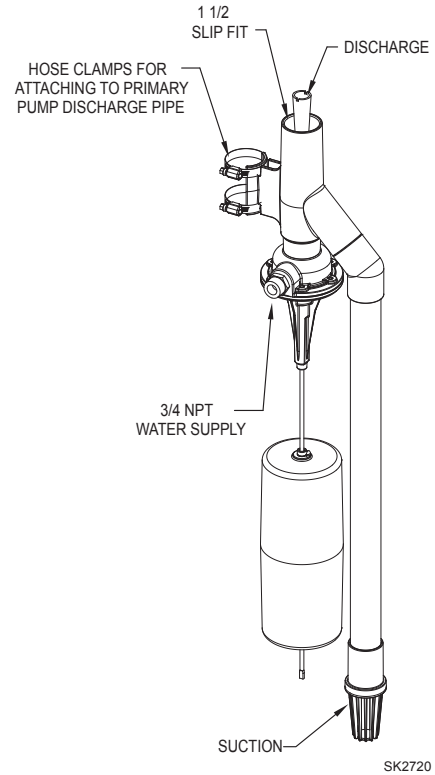

SK2720

Pump capacity varies due to: inlet water pressure, working water pressure, discharge elevation, number of pipe fittings, inlet and outlet pipe size, fluid viscosity, degree of water clarity, water temperature. The flow rates in the chart are approximate values.

NOTE: Some districts may require a reduced pressure principle backflow preventer per ASSE standards 1013. Check local codes.