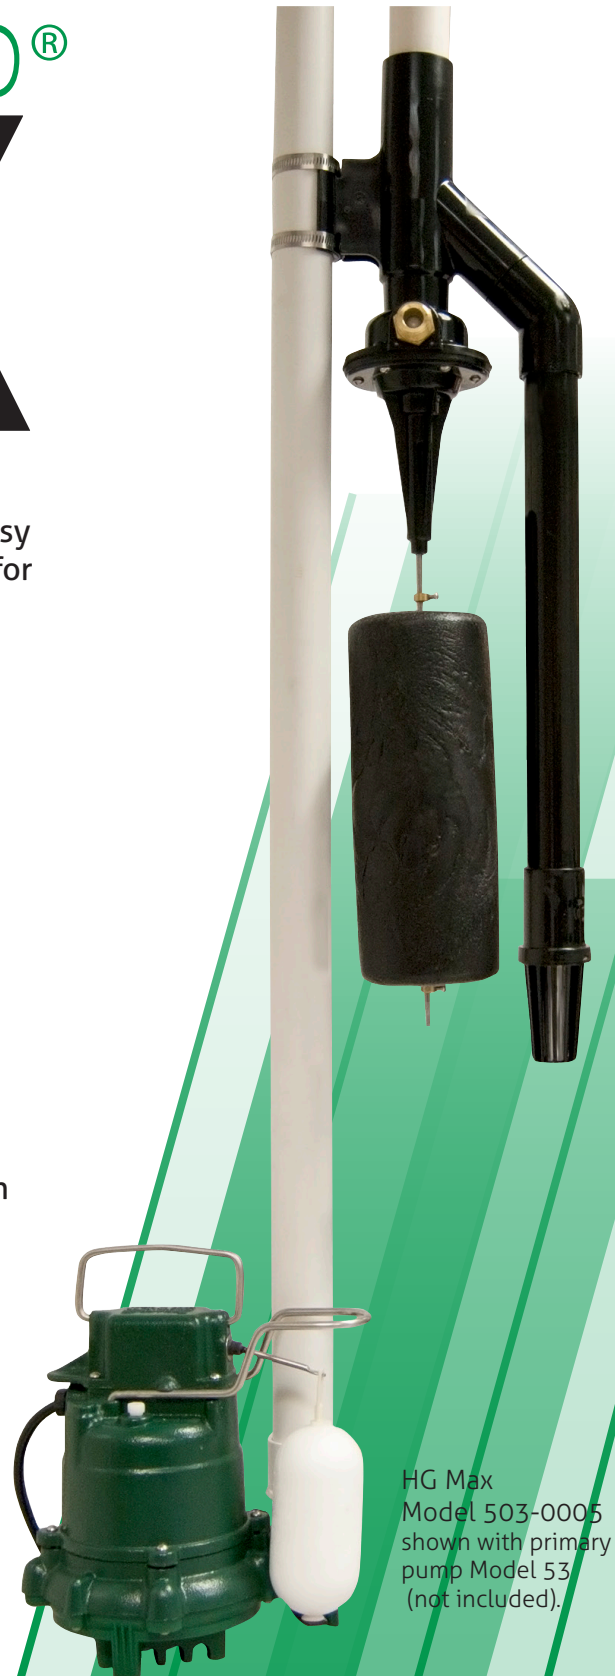

## HOME GUARD® MAX

The Home Guard® Max comes fully assembled for fast, easy and trouble-free installations. Its small footprint allows for installation in even the smallest sump pits.

### FEATURES:

- No electricity required
- Works during power failures
- No battery to charge
- On guard 24 hours/day
- Helps eliminate flooding in basements
- 3/4" inlet piping connection
- 1-1/2" discharge piping connection
- Municipal/city water pressure powered system
- Performs at operating pressures from 40 to 80 psi
- Low profile pumps available, 7" (17.8 cm) shorter than standard models

This product is not intended for use as a primary water removal unit.

Trusted. Tested. Tough.™

zoellerpumps.com 800-928-7867  
3649 Cane Run Road, Louisville, KY 40211 USA

HG Max  
Model 503-0005  
shown with primary  
pump Model 53  
(not included).