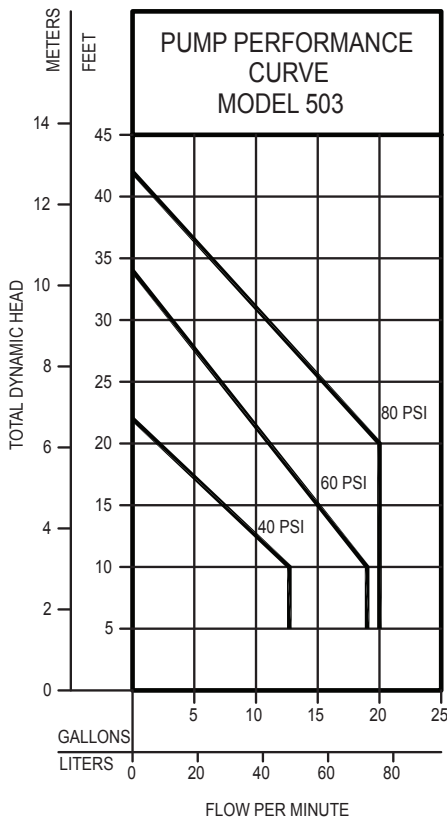

SK2721

© Copyright 2018 Zoeller® Co. All rights reserved.

502-778-2731 | 800-928-7867 | 3649 Cane Run Road | Louisville, KY 40211-1961 | zoellerpumps.com