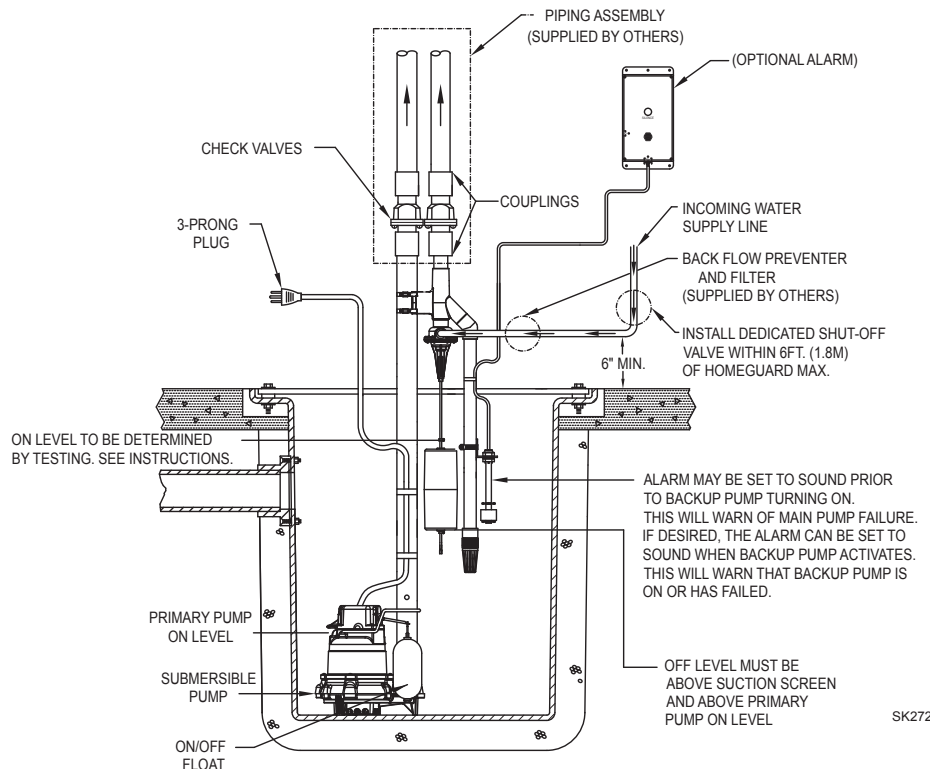

SK2721

© Copyright 2018 Zoeller® Co. All rights reserved.

502-778-2731 | 800-928-7867 | 3649 Cane Run Road | Louisville, KY 40211-1961 | zoellerpumps.com