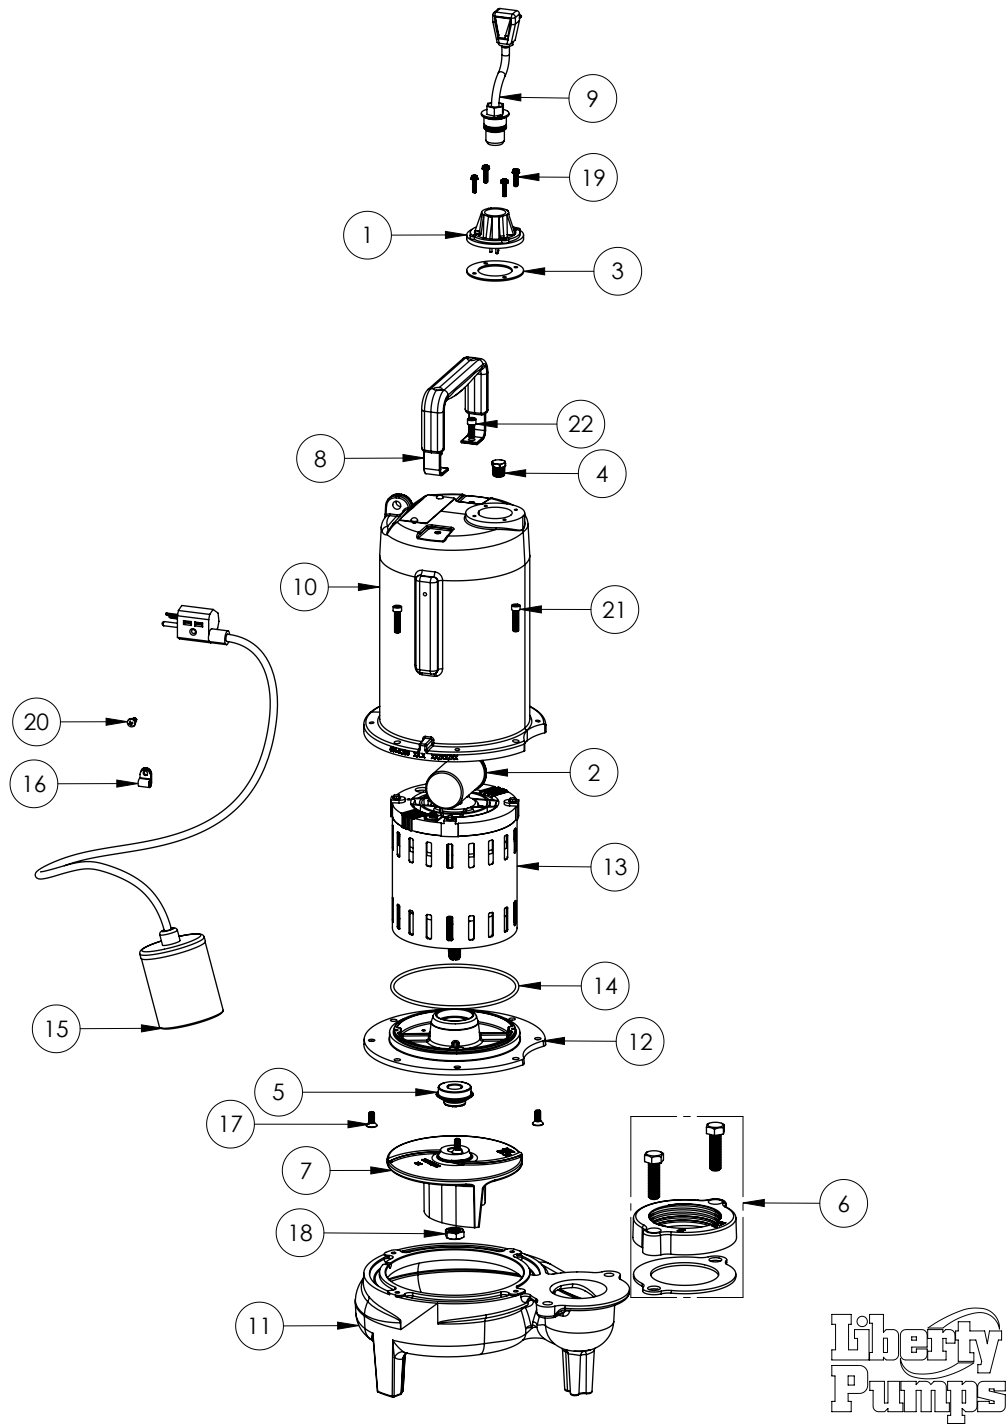

LE102A3 (B71)

LE102A3**LE102A3 (B71)**

#	PART #	DESCRIPTION	QTY	Note
1	5014000	CORD PLATE	1	
2	51190F0	CAPACITOR	1	
3	5060000	CORD PLATE GASKET	1	
4	5071000	BRASS OIL PLUG	1	
5	K001717	KIT, 5/8 UNITIZED 5120000 AND LIP SEAL 5860000	1	
6	K001222	3" DISCHARGE KIT	1	
7	K001486	5131000 IMPELLER KIT, INCLUDES 1/2" JAM NUT	1	
8	3411200	HANDLE	1	
9	K001058	POWER CORD, 10FT. 230V	1	
10	531400R	MOTOR COVER	1	[1]
11	531500R	VOLUTE HOUSING	1	
12	53260AR	MOTOR PLATE	1	
13	5343200	MOTOR 1HP 230V ADDFULL (KIT, MTR REPLACE K001820)	1	
14	5617000	O-RING	1	
15	K001019	61140A0 PUMP SWITCH, 10' 230V, INCLUDES MOUNTING HARDWARE	1	
16	8014000	CABLE CLAMP	1	
17	8018000	1/4-20 x 5/8 SLOTTED FLAT HEAD BOLT	4	
18	8046000	1/2-20 HEX STAINLESS STEEL JAM NUT	1	
19	8064000	#8-32 x 5/8 HEX WASHER HEAD SCREW	4	
20	8082000	#10-24 x 3/8 EPOXY LOCK SCREW	1	
21	8091000	1/4-20 x 1 HEX SOCKET HEAD BOLT	4	
22	8103000	SCREW 1/4-20x5/8" HX SKT SS	1	

PART NOTES:

[1] - Part requires factory authorized service. Contact Liberty Pumps at 1-800-543-2550