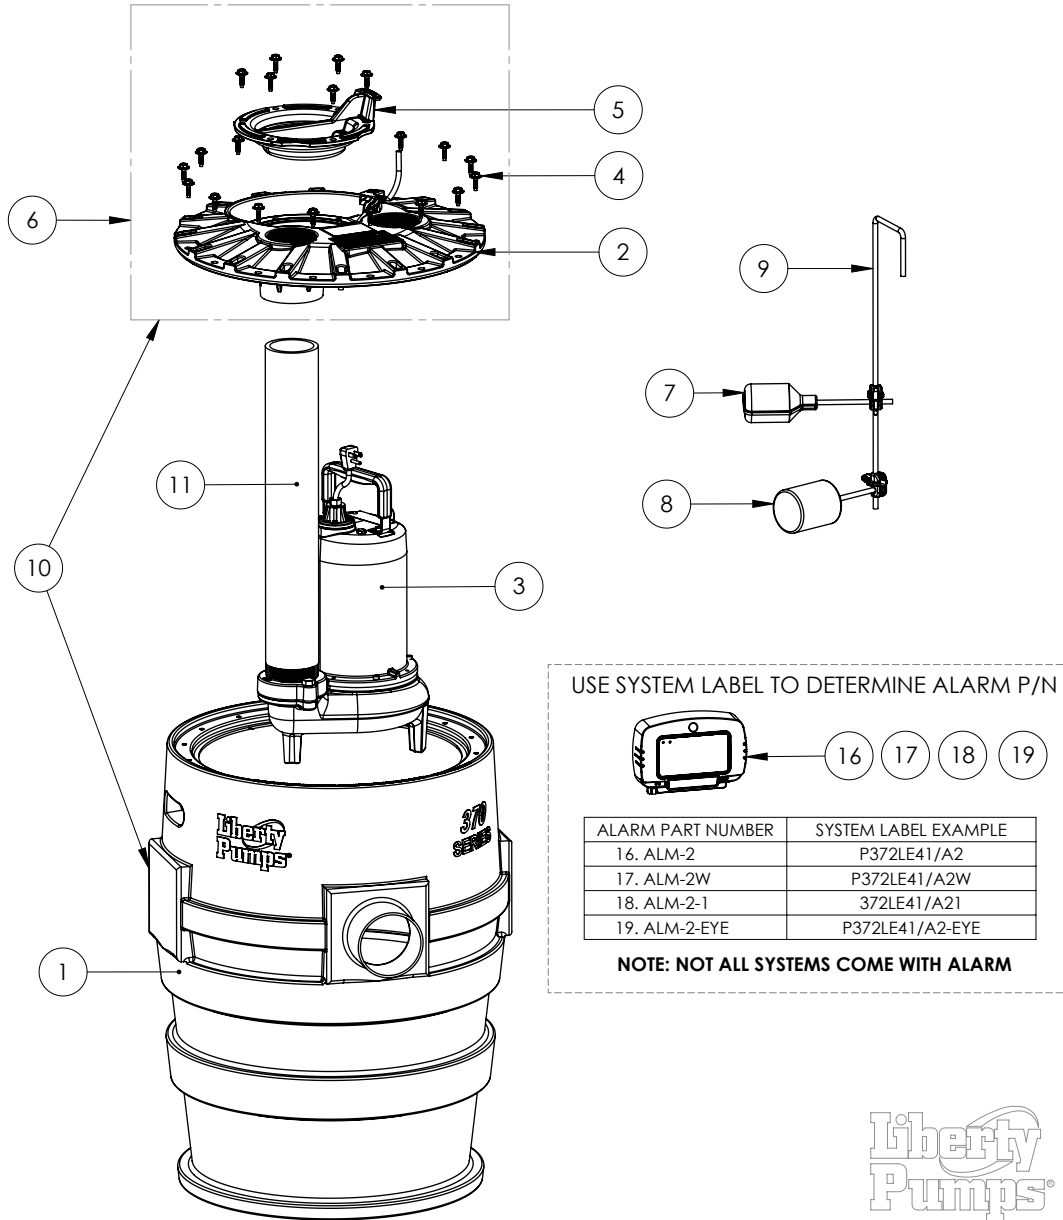

P373XLE72 (B94)

P373XLE72 (B94)

#	PART #	DESCRIPTION	QTY	Note
1	K001132	41 GALLON TANK	1	
2	50350B0	3X3 COVER, 16 BOLT	1	
3	LE72M3	3/4 HP SEWAGE PUMP 208-230V, 10' POWER CORD	1	
4	8155200	WASHER HEAD HEX SCREW	22	
5	K001233	INSPECTION COVER, INCLUDES MOUNTING SCREWS (6)	1	
6	K001125	P370XL TANK & 3X3 COVER ASSEMBLY, 16 BOLT	1	
7	Pro Series Alarm switch (B94)	REPLACEMENT SWITCH BASED ON SYSTEM LABEL	1	[1]
8	K001019	61140A0 PUMP SWITCH, 10' 230V, INCLUDES MOUNTING HARDWARE	1	
9	K001123	QUICKTREE KIT, ROD & CLAMPS ONLY	1	
10	K001125	P370XL TANK & 3X3 COVER ASSEMBLY, 16 BOLT	1	
11	40660A0	3" SCH80 PVC PIPE FOR 30" TANKS, 23-3/8" LONG	1	
16	ALM-2	ALARM 115V SWT-ACTV 20'	1	
17	ALM-2W	115V ALARM, WEATHERPROOF	1	
18	ALM-2-1	ALARM 115V 10FT CORD	1	
19	ALM-2-EYE	ALARM 115V SWT-ACTV 20' NIGHTEYE	1	
20	K001134	FLOAT SWITCH, 20FT CORD, INCLUDES 1 SWITCH PER KIT	1	
21	K001566	KIT, SWITCH PILOT DUTY, 10' 3-PIN	1	
22	K001569	KIT, SWITCH PILOT DUTY, 20' 3-PIN	1	

**PART NOTES:**

[1] - \*\*NOTE\*\*

ALARM SWITCH KITS

For /A2 Suffix of model number use Part No. K001569

For /A21 Suffix of model number use Part No. K001566

For /A2W Suffix of model number use Part No. K001134

For /A2-EYE Suffix of model number use Part No. K001569