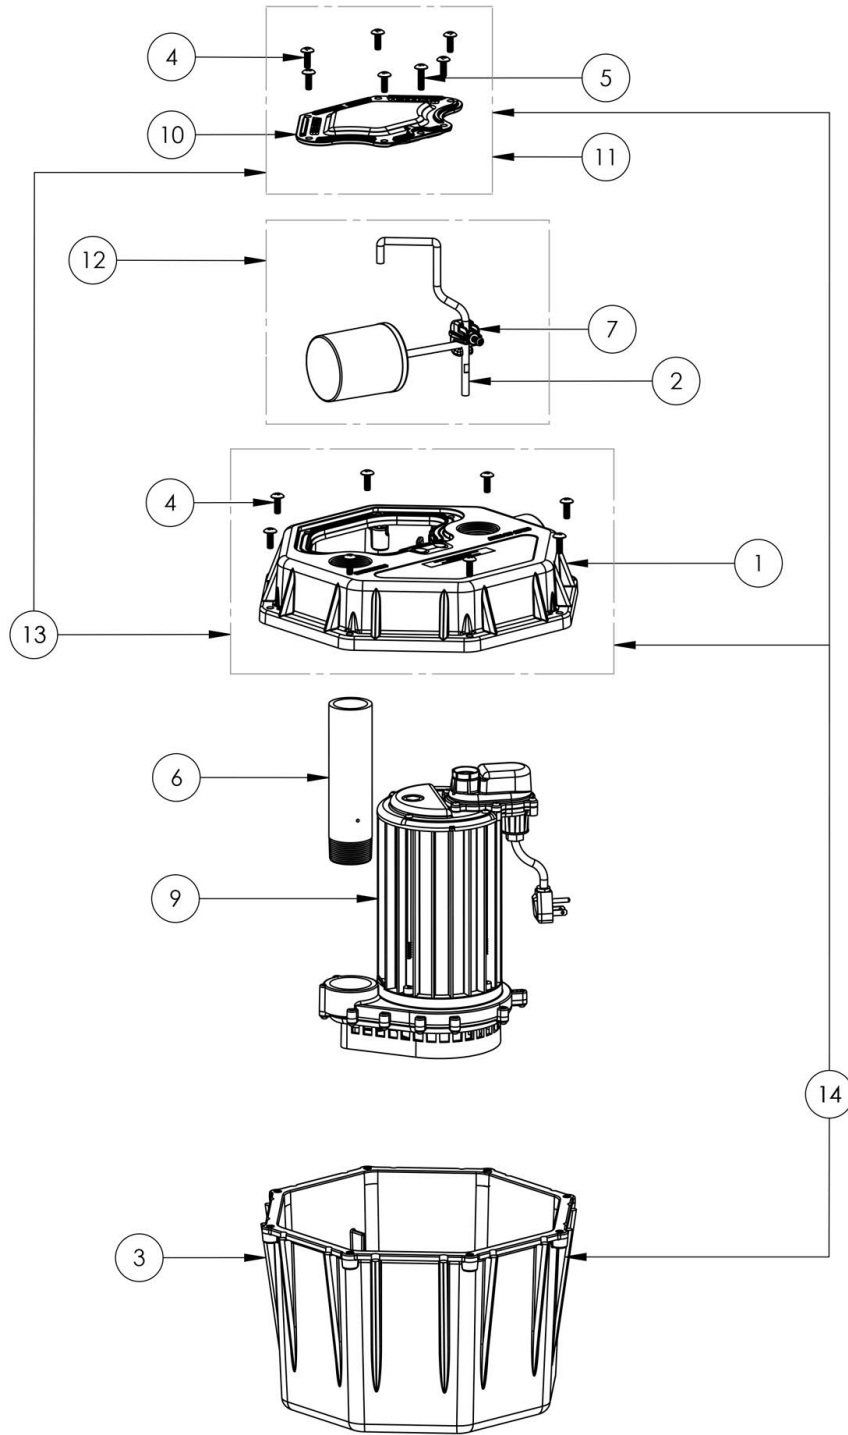

404 (B59)

404 (B59)

#	PART #	DESCRIPTION	QTY	Note
1	53230AG	404 COVER 1.5" INLET, 1.5" VENT, 1.5" DISCHARGE	1	
2	5360000	404/405 QUICK TREE FLOAT ROD	1	
3	K001153	404 TANK	1	
4	8156000	TRUSS HD, 1/4-20X3/4 18-8 SCREW	14	
5	8157000	TRUSS HD 1/4-20 X 1 18-8 SCREW	1	
6	40500A0	TOE NIPPLE PVC SCH 80 7.125 IN	1	
7	5045000	FLOAT SUPPORT CLAMP 10-24	1	
9	404P	PUMP, DOES NOT INCLUDE DISCHARGE PIPE	1	[1]
10	532400B	ACCESS COVER	1	[2]
11	K001151	ACCESS COVER KIT, INCLUDES HARDWARE	1	
12	K001155	SWITCH TREE KIT	1	
13	K001152	COVER KIT, INCLUDES ACCESS COVER AND HARDWARE	1	
14	K001187	TANK, COVER, ACCESS COVER, HARDWARE	1	

PART NOTES:

- [1] - [clickhere](#) for 404P pump assembly
- [2] - Part requires factory authorized service. Contact Liberty Pumps at 1-800-543-2550