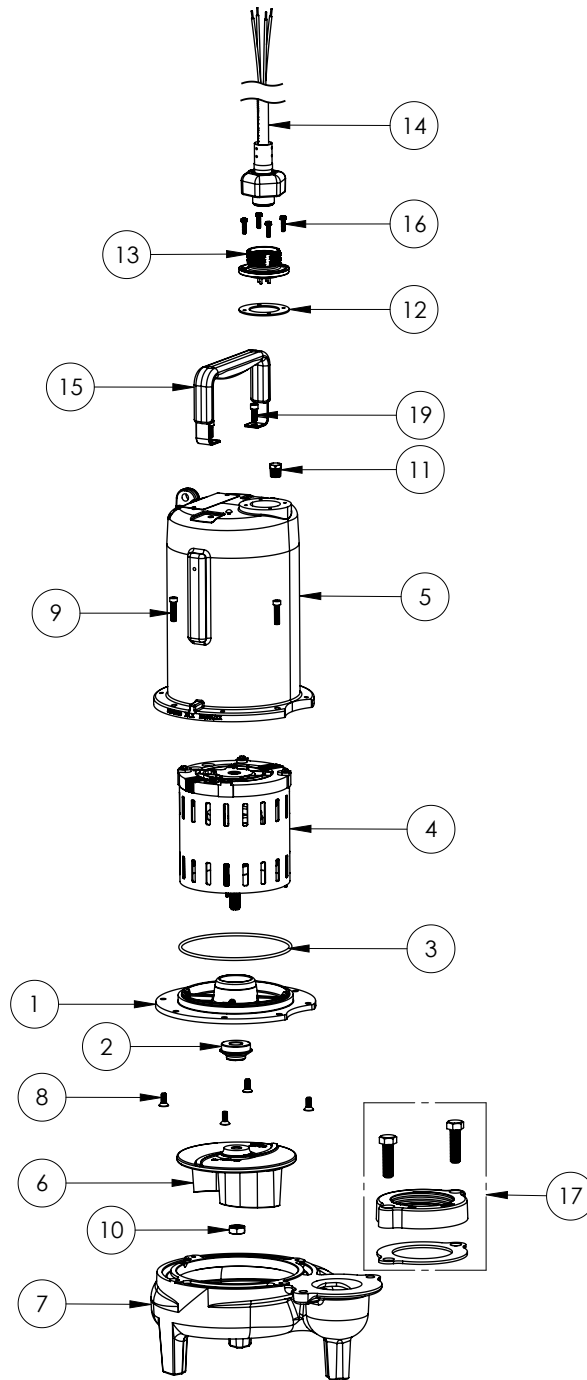

LE74M3-2 (B72)

LE74M3-2**LE74M3-2 (B72)**

#	PART #	DESCRIPTION	QTY	Note
1	53260BR	MOTOR SUPPORT PLATE	1	
2	K001717	KIT, 5/8 UNITIZED 5120000 AND LIP SEAL 5860000	1	
3	5617000	O-RING	1	
4	5331000	MOTOR (KIT, MTR REPLACE K001862)	1	[1]
5	531400R	MOTOR COVER	1	[1]
6	5130000	IMPELLER, CAST IRON	1	
7	531500R	VOLUTE HOUSING	1	
8	8018000	1/4-20 x 5/8 SLOTTED FLAT HEAD BOLT	4	
9	8091000	1/4-20 x 1 HEX SOCKET HEAD BOLT	4	
10	8046000	1/2-20 HEX STAINLESS STEEL JAM NUT	1	
11	5071000	BRASS OIL PLUG	1	
12	5060000	CORD PLATE GASKET	1	
13	5629000	CORDPLATE	1	
14	K001357	POWER CORD, 25FT	1	
15	3411200	HANDLE	1	
16	8064000	#8-32 x 5/8 HEX WASHER HEAD SCREW	4	
17	K001222	3" DISCHARGE KIT	1	
19	8103000	SCREW 1/4-20x5/8" HX SKT SS	2	

PART NOTES:

[1] - Part requires factory authorized service. Contact Liberty Pumps at 1-800-543-2550