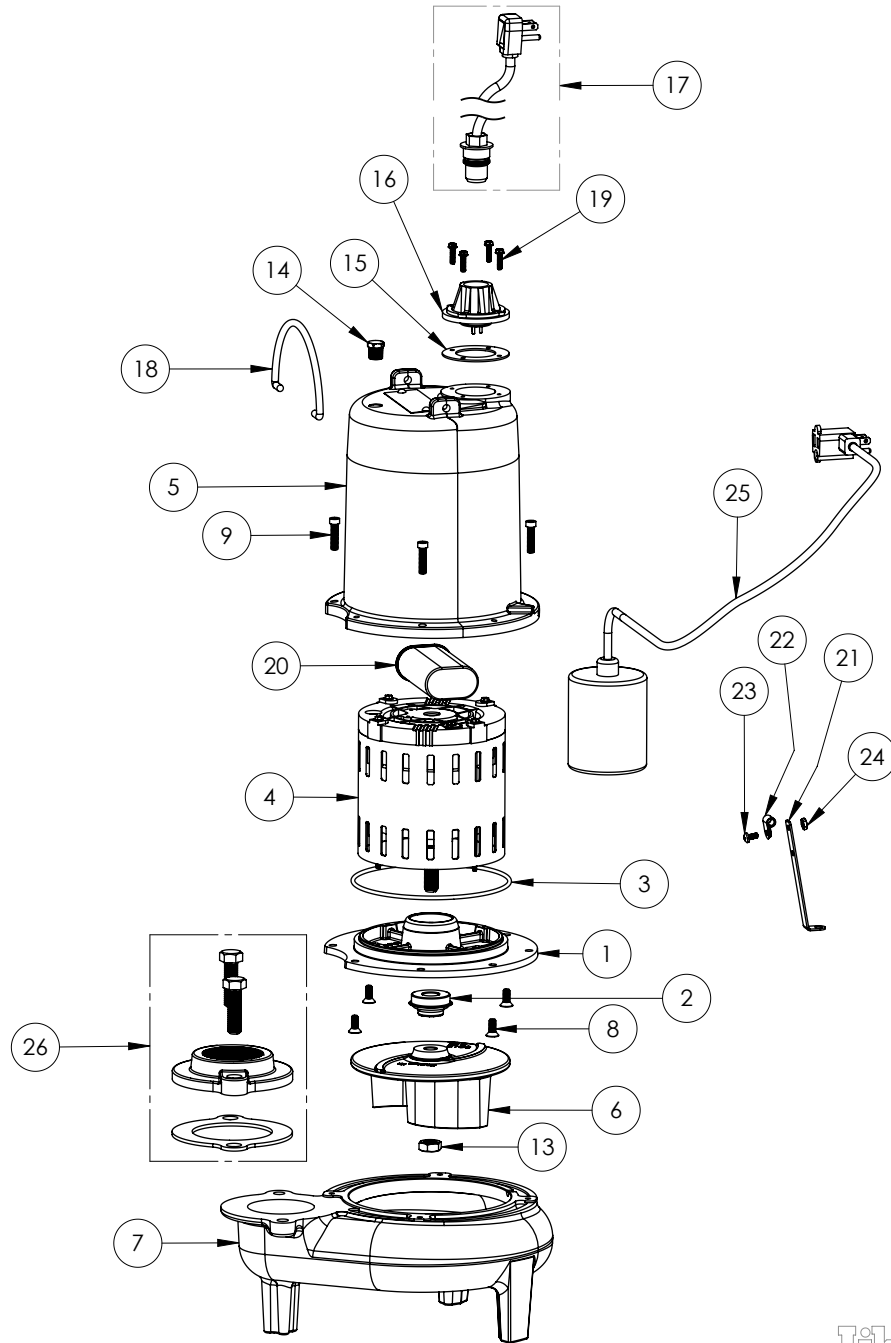

LE72A2-2 (B62)

**LE72A2-2****LE72A2-2 (B62)**

#	PART #	DESCRIPTION	QTY	Note
1	53260BR	MOTOR SUPPORT PLATE	1	
2	K001717	KIT, 5/8 UNITIZED 5120000 AND LIP SEAL 5860000	1	
3	5617000	O-RING	1	
4	5333000	MOTOR	1	[1]
5	531400R	MOTOR COVER	1	[1]
6	5130000	IMPELLER, CAST IRON	1	
7	531500R	VOLUTE HOUSING	1	
8	8018000	1/4-20 x 5/8 SLOTTED FLAT HEAD BOLT	4	
9	8091000	1/4-20 x 1 HEX SOCKET HEAD BOLT	4	
13	8046000	1/2-20 HEX STAINLESS STEEL JAM NUT	1	
14	5071000	BRASS OIL PLUG	1	
15	5060000	CORD PLATE GASKET	1	
16	5014000	CORD PLATE	1	
17	K001059	POWER CORD, 230V, 25 FOOT CORD	1	
18	K001095	STAINLESS STEEL HANDLE	1	
19	8064000	#8-32 x 5/8 HEX WASHER HEAD SCREW	4	
20	51190F0	CAPACITOR	1	
21	5070000	FLOAT SWITCH SUPPORT	1	
22	8014000	CABLE CLAMP	1	
23	8082000	#10-24 x 3/8 EPOXY LOCK SCREW	1	
24	8002000	#10-24 STAINLESS STEEL HEX	1	
25	K001062	PUMP SWITCH, 25FT. INCLUDES MOUNTING HARDWARE	1	
26	K001221	2" DISCHARGE KIT	1	

**PART NOTES:**

[1] - Part requires factory authorized service. Contact Liberty Pumps at 1-800-543-2550