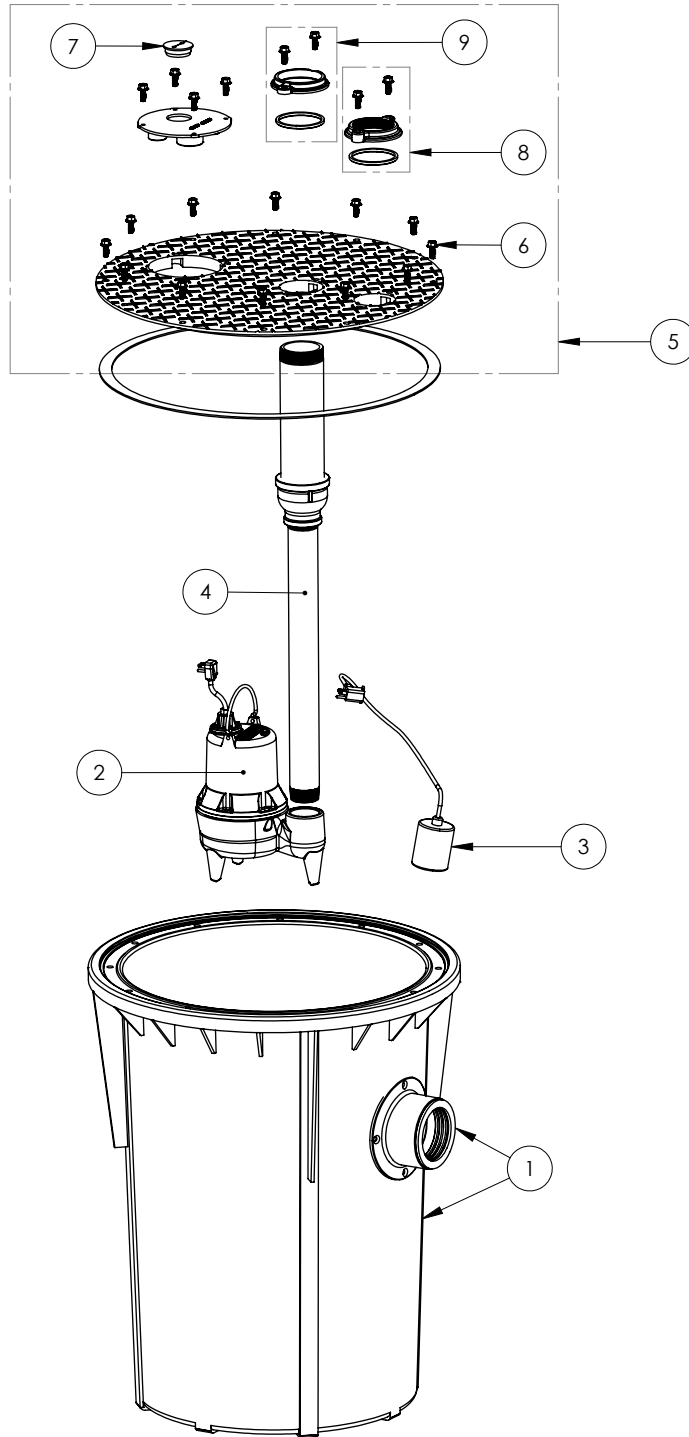

700 SERIES

703/LE52A (B10)

**700 SERIES****703/LE52A (B10)**

<b>#</b>	<b>PART #</b>	<b>DESCRIPTION</b>	<b>QTY</b>	<b>Note</b>
1	K001199	700 SERIES TANK AND CAST IRON HUB KIT	1	
2	LE52M	1/2 HP SEWAGE PUMP 230V, 10' POWER CORD	1	
3	K001019	61140A0 PUMP SWITCH, 10' 230V, INCLUDES MOUNTING HARDWARE	1	
4	50990A0	PIPE ASSEMBLY 2X3" 1100/700	1	
5	K001218	SMPLEX COVER 3X3X24	1	
6	1176000	SCREW FLANGE HEAD 3/8"-16	20	
7	45480B0	2" DOUBLE HOLE STOPPER	1	
8	K001392	3" VENT FLANGE KIT	1	
9	K001391	3" DISCHARGE FLANGE KIT	1	

---

703/LE52A (B10)

703\_LE52A (B10)

PAGE