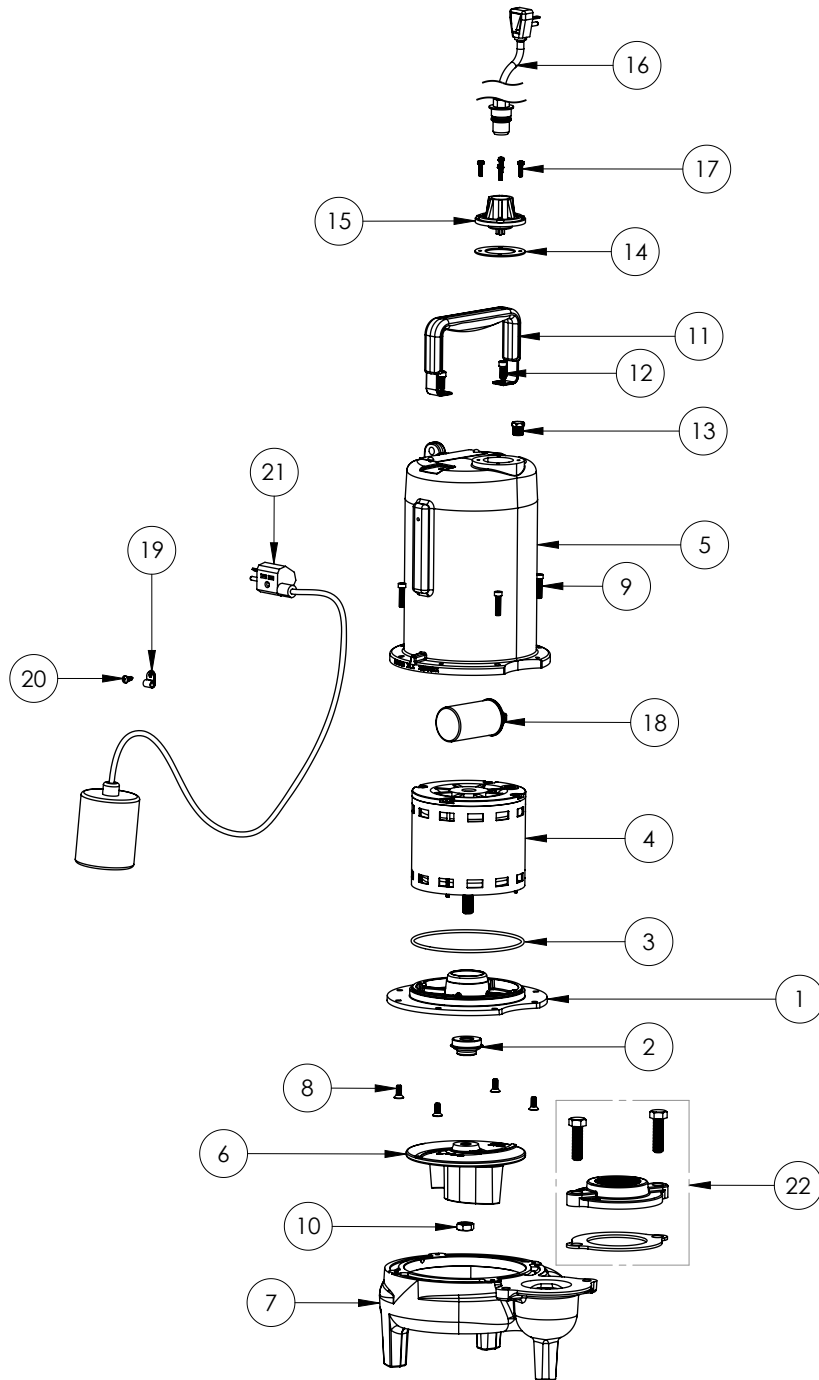

LE72A2

LE72A2 (B71)

Liberty  
Pumps

**LE72A2****LE72A2 (B71)**

#	PART #	DESCRIPTION	QTY	Note
1	53260AR	MOTOR PLATE	1	
2	K001717	KIT, 5/8 UNITIZED 5120000 AND LIP SEAL 5860000	1	
3	5617000	O-RING	1	
4	5341200	3/4 HP MOTOR	1	[1]
5	531400R	MOTOR COVER	1	[1]
6	5130000	IMPELLER, CAST IRON	1	
7	531500R	VOLUTE HOUSING	1	
8	8018000	1/4-20 x 5/8 SLOTTED FLAT HEAD BOLT	4	
9	8091000	1/4-20 x 1 HEX SOCKET HEAD BOLT	4	
10	8046000	1/2-20 HEX STAINLESS STEEL JAM NUT	1	
11	3411200	HANDLE	1	
12	8103000	SCREW 1/4-20x5/8" HX SKT SS	2	
13	5071000	BRASS OIL PLUG	1	
14	5060000	CORD PLATE GASKET	1	
15	5014000	CORD PLATE	1	
16	K001058	POWER CORD, 10FT. 230V	1	
17	8064000	#8-32 x 5/8 HEX WASHER HEAD SCREW	4	
18	51190F0	CAPACITOR	1	
19	8067000	CABLE CLAMP	1	
20	8082000	#10-24 x 3/8 EPOXY LOCK SCREW	1	
21	K001019	61140A0 PUMP SWITCH, 10' 230V, INCLUDES MOUNTING HARDWARE	1	
22	K001221	2" DISCHARGE KIT	1	

**PART NOTES:**

[1] - Part requires factory authorized service. Contact Liberty Pumps at 1-800-543-2550