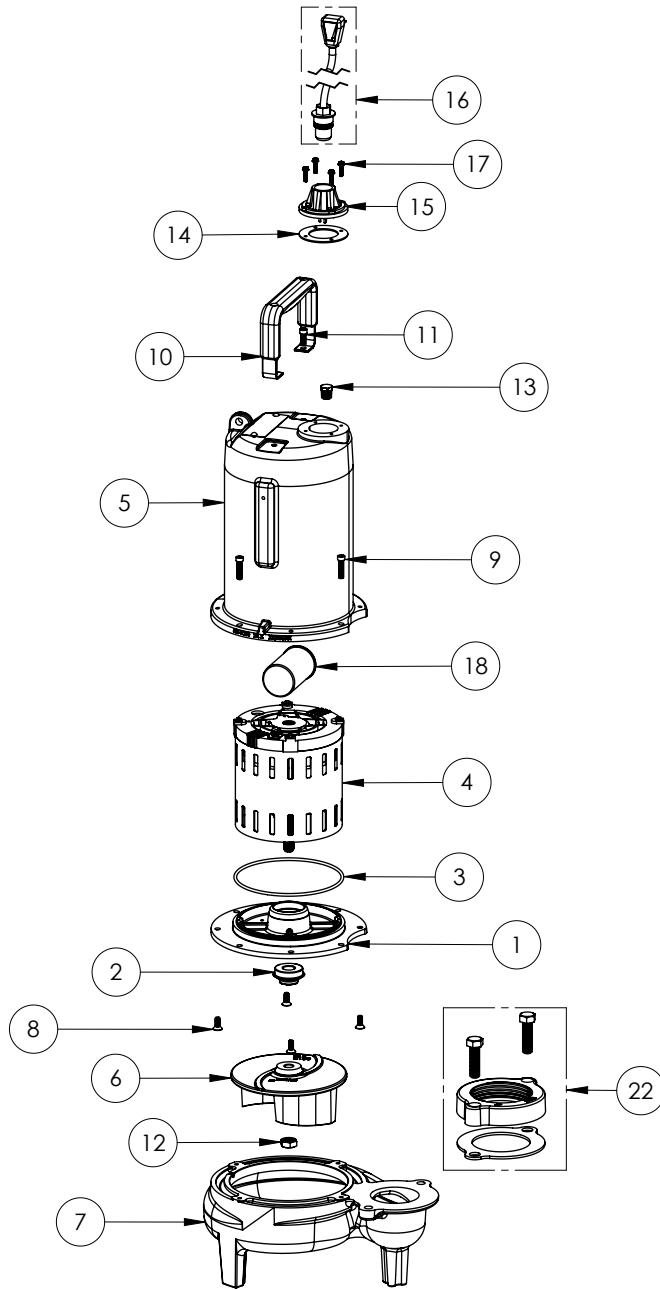

LE72M3-2 (B72)

LE72M3-2**LE72M3-2 (B72)**

#	PART #	DESCRIPTION	QTY	Note
1	53260BR	MOTOR SUPPORT PLATE	1	
2	K001717	KIT, 5/8 UNITIZED 5120000 AND LIP SEAL 5860000	1	
3	5617000	O-RING	1	
4	5330000	MOTOR	1	[1]
5	531400R	MOTOR COVER	1	[1]
6	5130000	IMPELLER, CAST IRON	1	
7	531500R	VOLUTE HOUSING	1	
8	8018000	1/4-20 x 5/8 SLOTTED FLAT HEAD BOLT	4	
9	8091000	1/4-20 x 1 HEX SOCKET HEAD BOLT	4	
10	3411200	HANDLE	1	
11	8103000	SCREW 1/4-20x5/8" HX SKT SS	2	
12	8046000	1/2-20 HEX STAINLESS STEEL JAM NUT	1	
13	50710A0	PIPE PLUG, 1/4" HEX HD BRASS NPTF	1	
14	5060000	CORD PLATE GASKET	1	
15	5014000	CORD PLATE	1	
16	K001059	POWER CORD, 230V, 25 FOOT CORD	1	
17	8064000	#8-32 x 5/8 HEX WASHER HEAD SCREW	4	
18	51190F0	CAPACITOR	1	
22	K001222	3" DISCHARGE KIT	1	

PART NOTES:

[1] - Part requires factory authorized service. Contact Liberty Pumps at 1-800-543-2550