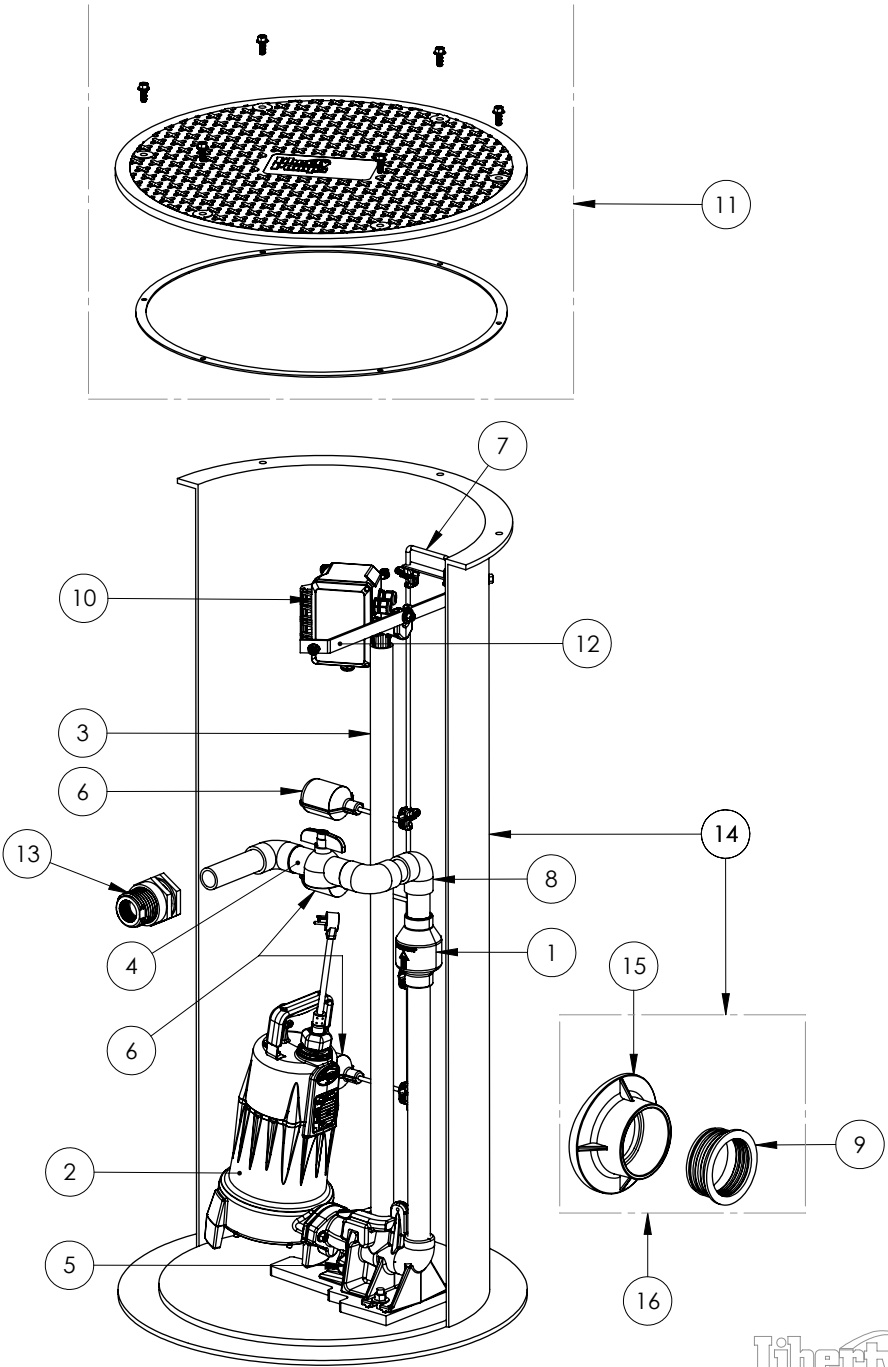

2460LSG202-24 (B56)

2460LSG202-24 (B56)

#	PART #	DESCRIPTION	QTY	Note
1	6254000	1-1/4" PVC CHECK VALVE	1	
2	LSG202M	OMNIVORE GRNDER 2HP	1	
3	4750R00	1-1/4" GALVANIZED PIPE	46	
4	47690A0	1-1/4" PVC BALL VALVE	1	
5	GR20	GUIDE RAIL BASE	1	
6	K001134	FLOAT SWITCH, 20FT CORD, INCLUDES 1 SWITCH PER KIT	3	
7	50430B0	QUICK TREE FLOAT SUPPORT	1	
8	4706000	1-1/4" SCH80 PVC ELBOW 90 DEGREE	1	
9	K001141	4" FERNCO SEALING DONUT	1	
10	JB70	JUNCTION BOX PVC NEMA 4X	1	
11	K001215	4657000 24" FIBERGLASS CVR W/ HARDWARE	1	
12	X001196	BAR STOCK 2460-2484 SIMPLEX	1	
13	K001605	1.25" PVC DISCHARGE BULHEAD FNPT	1	
14	K001198	24X60 TANK AND HUB KIT, INCLUDES PIPE SEAL	1	[1]
15	4824000	4" FIBERGLASS HUB (24"-30" DIAMETER TANKS)	1	
16	K001237	4" FIBERGLASS HUB KIT (24"-30" DIAMETER TANKS)	1	

PART NOTES:

[1] - Part requires factory authorized service. Contact Liberty Pumps at 1-800-543-2550