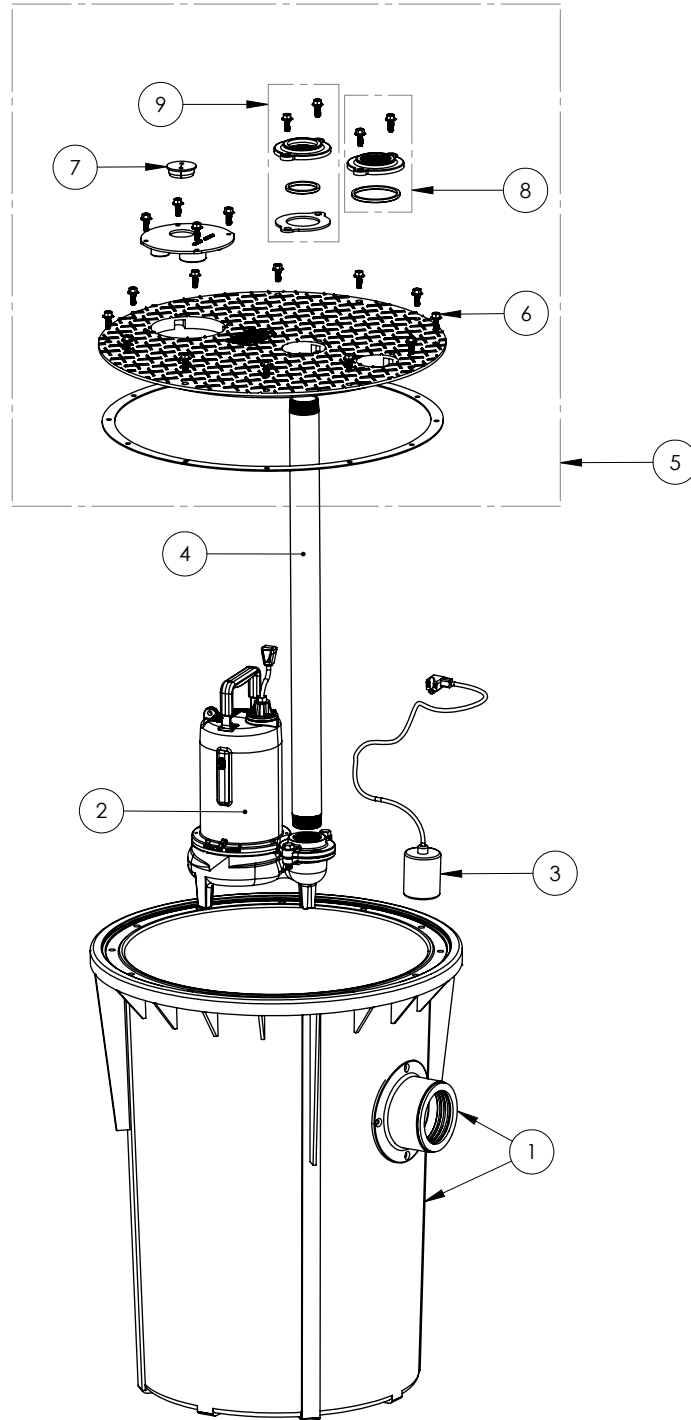

700 SERIES

702/LEH102A (B10)

700 SERIES**702/LEH102A (B10)**

#	PART #	DESCRIPTION	QTY	Note
1	K001199	700 SERIES TANK AND CAST IRON HUB KIT	1	
2	LEH102M2	1 HP SEWAGE PUMP 230V 10' POWER CORD	1	
3	K001065	61290A0 FLOAT SWITCH, 230V, 10 FOOT CORD	1	
4	4068000	NIPPLE 2x36 PVC SCH 80	1	
5	K001217	700 SERIES COVER ASSEMBLY	1	
6	1176000	SCREW FLANGE HEAD 3/8"-16	20	
7	45480B0	2" DOUBLE HOLE STOPPER	1	
8	K001390	2" VENT FLANGE KIT	1	
9	K001389	2" DISCHARGE FLANGE KIT	1	