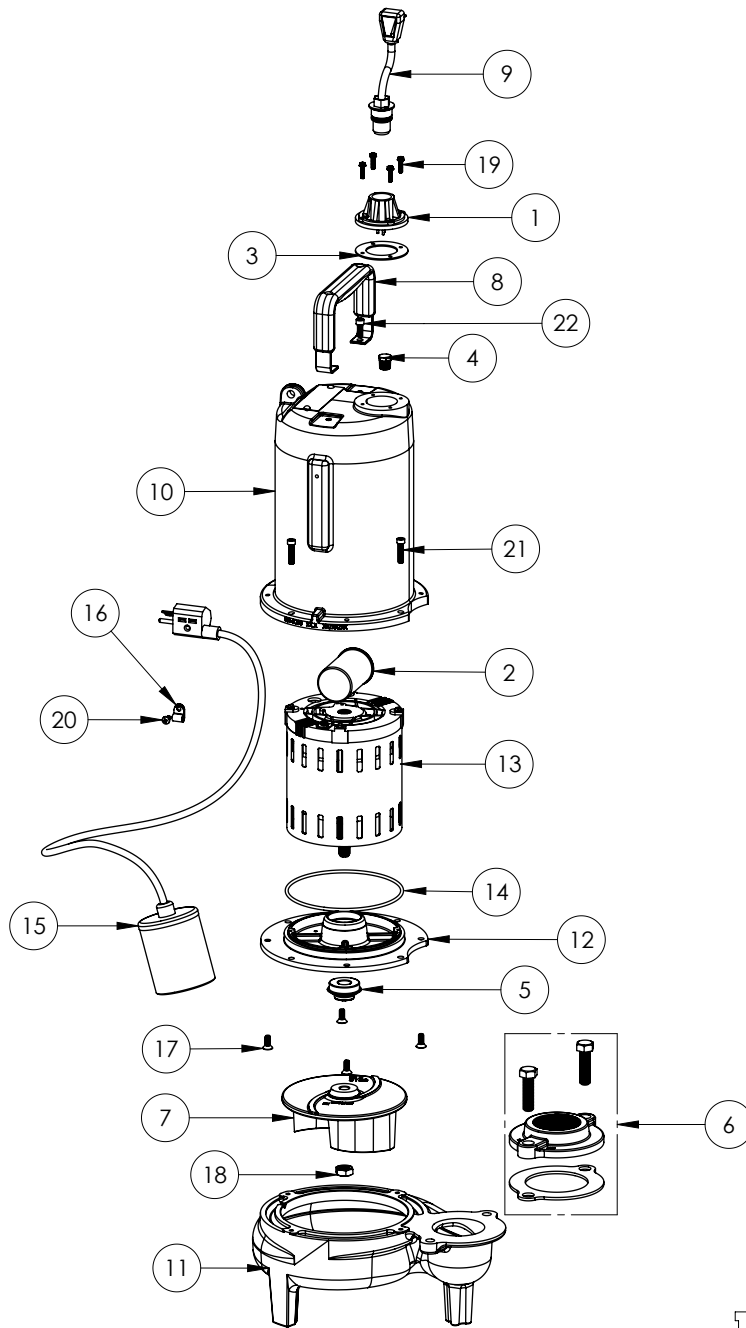

LE102A2 (B72)

LE102A2**LE102A2 (B72)**

#	PART #	DESCRIPTION	QTY	Note
1	5014000	CORD PLATE	1	
2	51190F0	CAPACITOR	1	
3	5060000	CORD PLATE GASKET	1	
4	50710A0	PIPE PLUG, 1/4" HEX HD BRASS NPTF	1	
5	K001717	KIT, 5/8 UNITIZED 5120000 AND LIP SEAL 5860000	1	
6	K001221	2" DISCHARGE KIT	1	
7	K001486	5131000 IMPELLER KIT, INCLUDES 1/2" JAM NUT	1	
8	3411200	HANDLE	1	
9	K001058	POWER CORD, 10FT. 230V	1	
10	531400R	MOTOR COVER	1	[1]
11	531500R	VOLUTE HOUSING	1	
12	53260BR	MOTOR SUPPORT PLATE	1	
13	5332000	MOTOR	1	[1]
14	5617000	O-RING	1	
15	K001019	61140A0 PUMP SWITCH, 10' 230V, INCLUDES MOUNTING HARDWARE	1	
16	8014000	CABLE CLAMP	1	
17	8018000	1/4-20 x 5/8 SLOTTED FLAT HEAD BOLT	4	
18	8046000	1/2-20 HEX STAINLESS STEEL JAM NUT	1	
19	8064000	#8-32 x 5/8 HEX WASHER HEAD SCREW	4	
20	8082000	#10-24 x 3/8 EPOXY LOCK SCREW	1	
21	8091000	1/4-20 x 1 HEX SOCKET HEAD BOLT	4	
22	8103000	SCREW 1/4-20x5/8" HX SKT SS	1	

PART NOTES:

[1] - Part requires factory authorized service. Contact Liberty Pumps at 1-800-543-2550