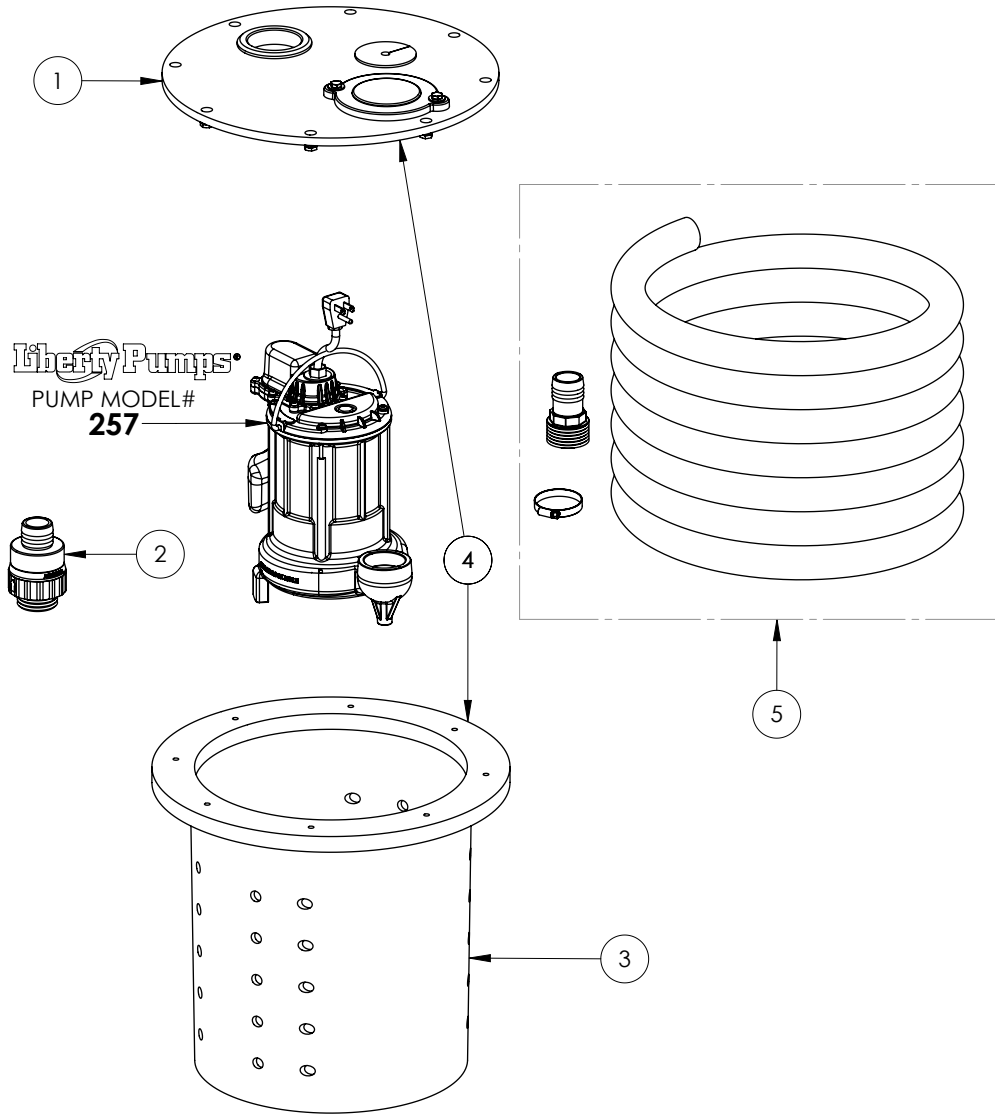

CSP-257 (B60)

**CSP-257**

**CSP-257 (B60)**

<b>#</b>	<b>PART #</b>	<b>DESCRIPTION</b>	<b>QTY</b>	<b>Note</b>
1	K001556	COVER, CSP WITH HRDWR/GASKET	1	
2	K001314	THREADED CHECK VALVE 1-1/2" NPT, 5695200	1	
3	4351000	CRAWL SPACE BASIN	1	
4	K001308	KIT, CRAWL SPACE BASIN AND COVER	1	
5	DHK-24	DISCHARGE HOSE KIT 1.25" X 24'	1	