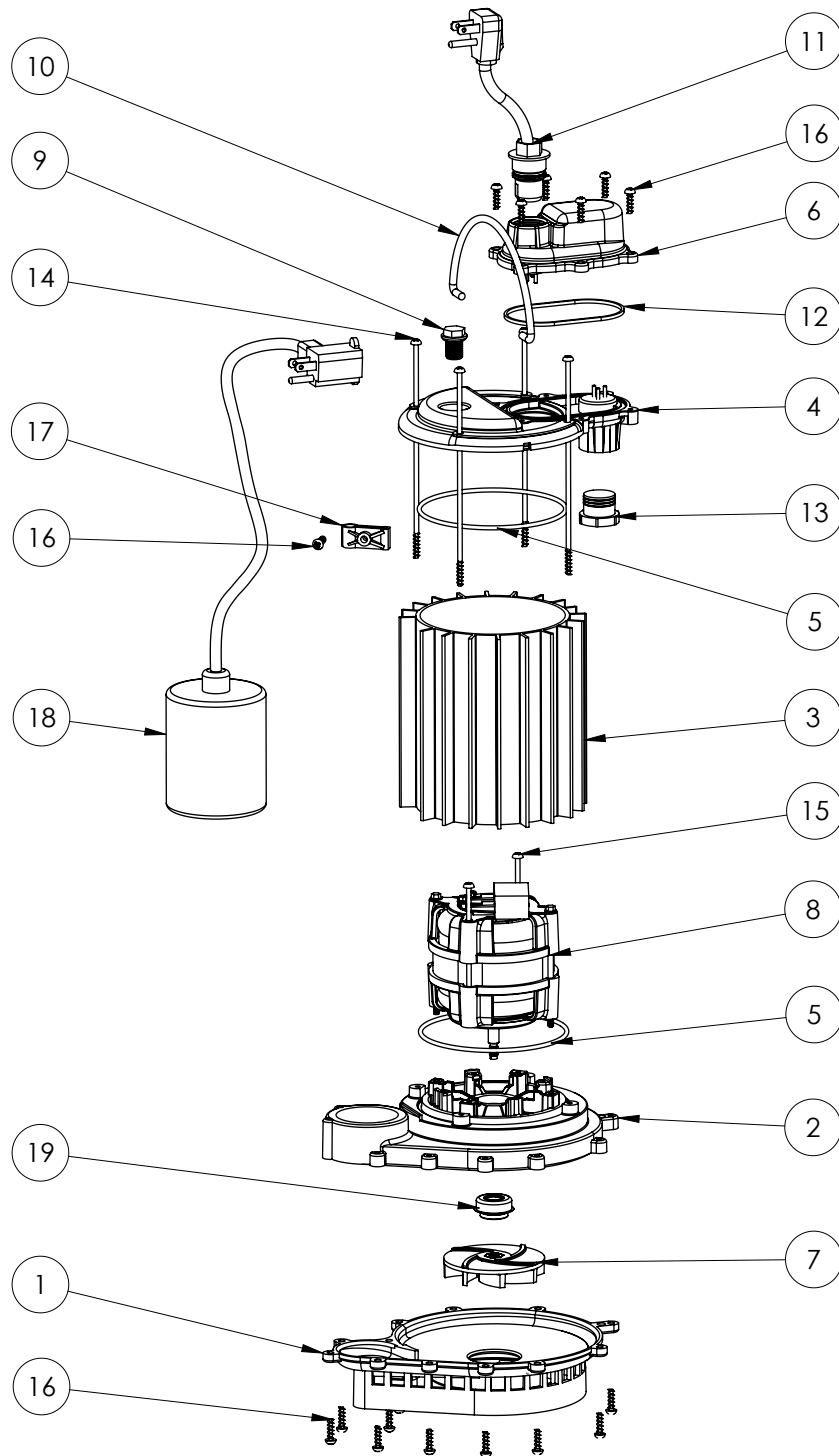

233 (B38)

233 (B38)

#	PART #	DESCRIPTION	QTY	Note
1	233600B	BASE WITH VOLUTE ASSEMBLY	1	
2	23310AB	MOTOR SUPPORT PLATE	1	[1]
3	230700S	MOTOR HOUSING	1	[1]
4	240600B	MOTOR COVER	1	
5	2357000	O-RING	2	[1]
6	240700B	CHAMBER COVER	1	
7	K001331	IMPELLER	1	
8	2415200	PSC MOTOR	1	[1]
9	8089000	OIL PLUG, O-RING ASSEMBLY	1	
10	K001082	HANDLE	1	
11	K001010	POWER CORD, 115V, 10 FOOT CORD	1	
12	K001046	SEALRING, CHAMBER COVER	1	
13	8105000	PROTECTIVE CAP	1	
14	8042200	#10 x 6-1/2 STAINLESS STEEL SCREW	4	[1]
15	8149000	#10 x 3-3/4 POLYFAST SCREW	2	[1]
16	8104200	#10 HILO X 5/8" STAINLESS STEEL SCREW	19	
17	2319000	CLAMP, SWITCH CORD	1	
18	K001054	61130A0 PUMP SWITCH, 10' 115V	1	
19	2309000	5/16 SHAFT SEAL	1	

PART NOTES:

[1] - Part requires factory authorized service. Contact Liberty Pumps at 1-800-543-2550