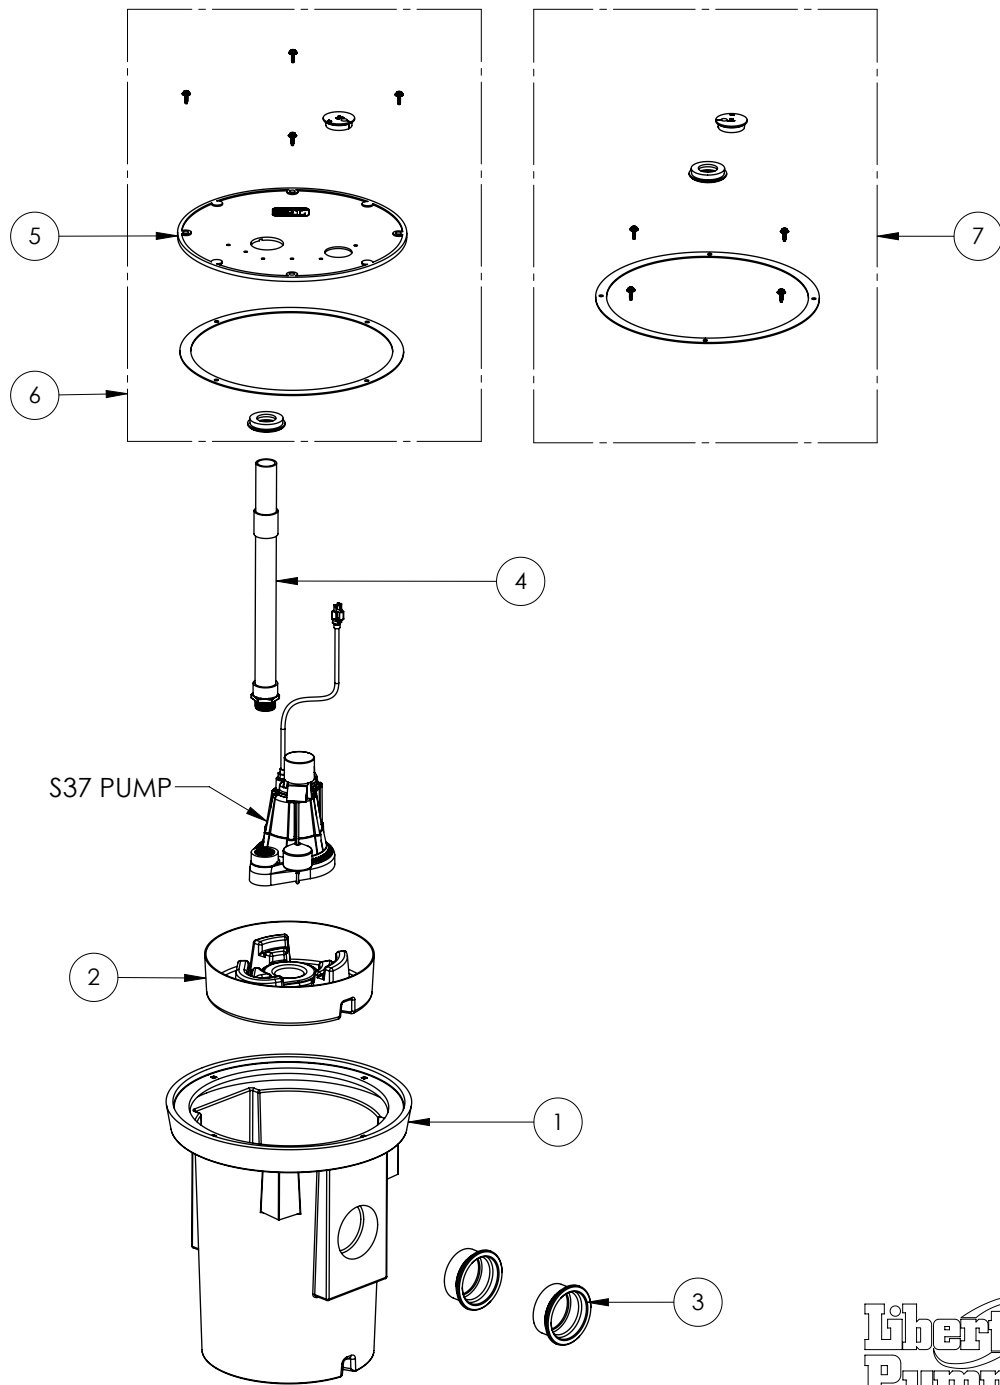

SPAC-S37 (B72-A)

**SPAC-S37**

**SPAC-S37 (B72-A)**

<b>#</b>	<b>PART #</b>	<b>DESCRIPTION</b>	<b>QTY</b>	<b>Note</b>
1	SP1822	SUMP PIT BASIN WITH HUB	1	
2	K001338	18X22 BASIN INSERT	1	
3	K001141	4" FERNCO SEALING DONUT	2	
4	K001378	SPAC PIPE ASSEMBLY	1	
5	K001334	SPAC COVER	1	
6	K001336	SPAC COVER AND HARDWARE	1	
7	K001335	SPAC HARDWARE	1	