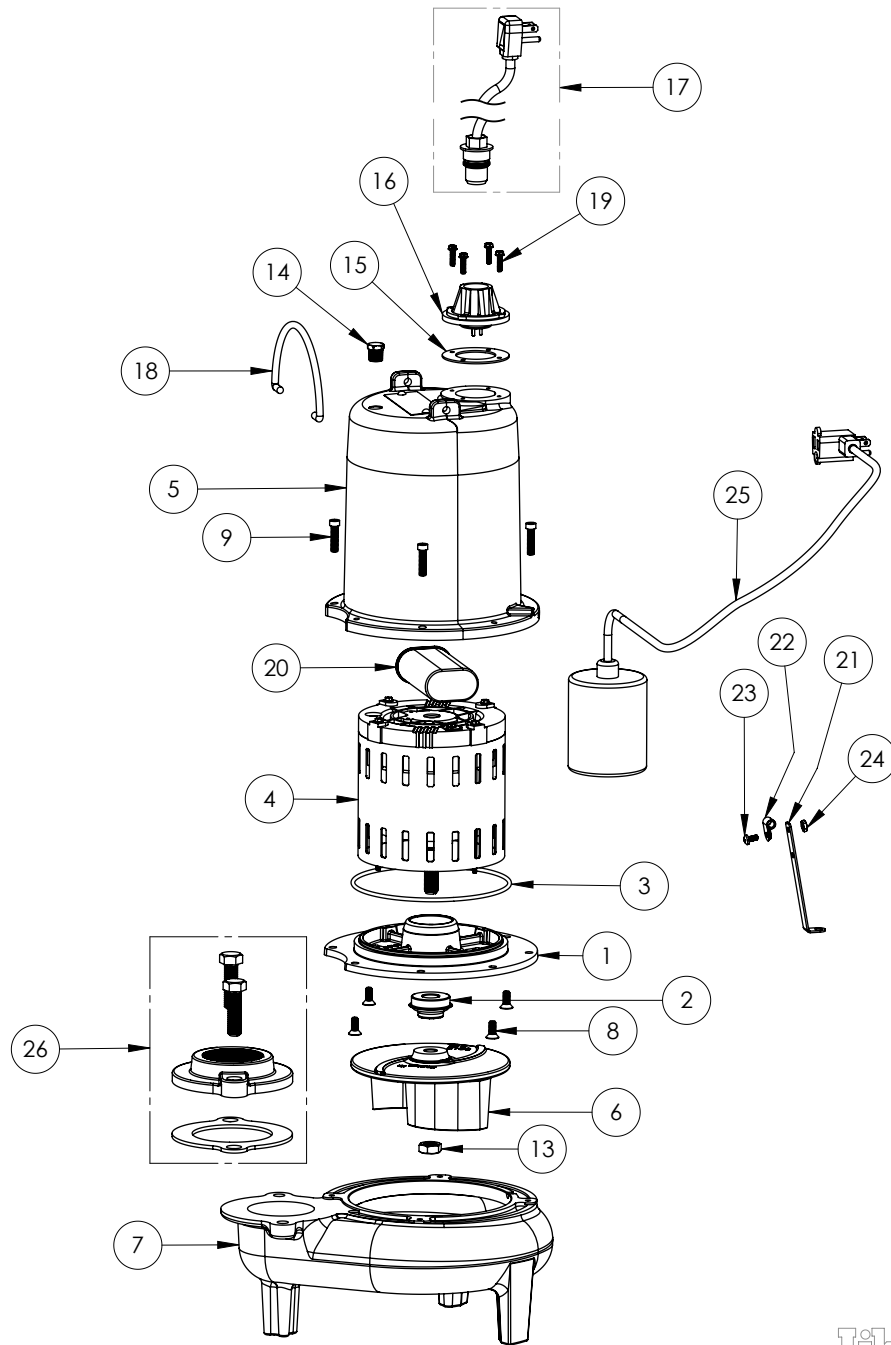

LE71A2

LE71A2 (B61)

Liberty
Pumps

LE71A2**LE71A2 (B61)**

#	PART #	DESCRIPTION	QTY	Note
1	532600R	MOTOR SUPPORT PLATE	1	
2	K001717	KIT, 5/8 UNITIZED 5120000 AND LIP SEAL 5860000	1	
3	5617000	O-RING	1	
4	5340000	MOTOR	1	
5	531400R	MOTOR COVER	1	[1]
6	5130000	IMPELLER, CAST IRON	1	
7	531500R	VOLUTE HOUSING	1	
8	8018000	1/4-20 x 5/8 SLOTTED FLAT HEAD BOLT	4	
9	8091000	1/4-20 x 1 HEX SOCKET HEAD BOLT	4	
13	8046000	1/2-20 HEX STAINLESS STEEL JAM NUT	1	
14	5071000	BRASS OIL PLUG	1	
15	5060000	CORD PLATE GASKET	1	
16	5014000	CORD PLATE	1	
17	K001010	POWER CORD, 115V, 10 FOOT CORD	1	
18	K001095	STAINLESS STEEL HANDLE	1	
19	8064000	#8-32 x 5/8 HEX WASHER HEAD SCREW	4	
20	51190F0	CAPACITOR	1	
21	5070000	FLOAT SWITCH SUPPORT	1	
22	8014000	CABLE CLAMP	1	
23	8082000	#10-24 x 3/8 EPOXY LOCK SCREW	1	
24	8002000	#10-24 STAINLESS STEEL HEX	1	
25	K001001	PUMP SWITCH KIT, INCLUDES MOUNTING HARDWARE	1	
26	K001221	2" DISCHARGE KIT	1	

PART NOTES:

[1] - Part requires factory authorized service. Contact Liberty Pumps at 1-800-543-2550