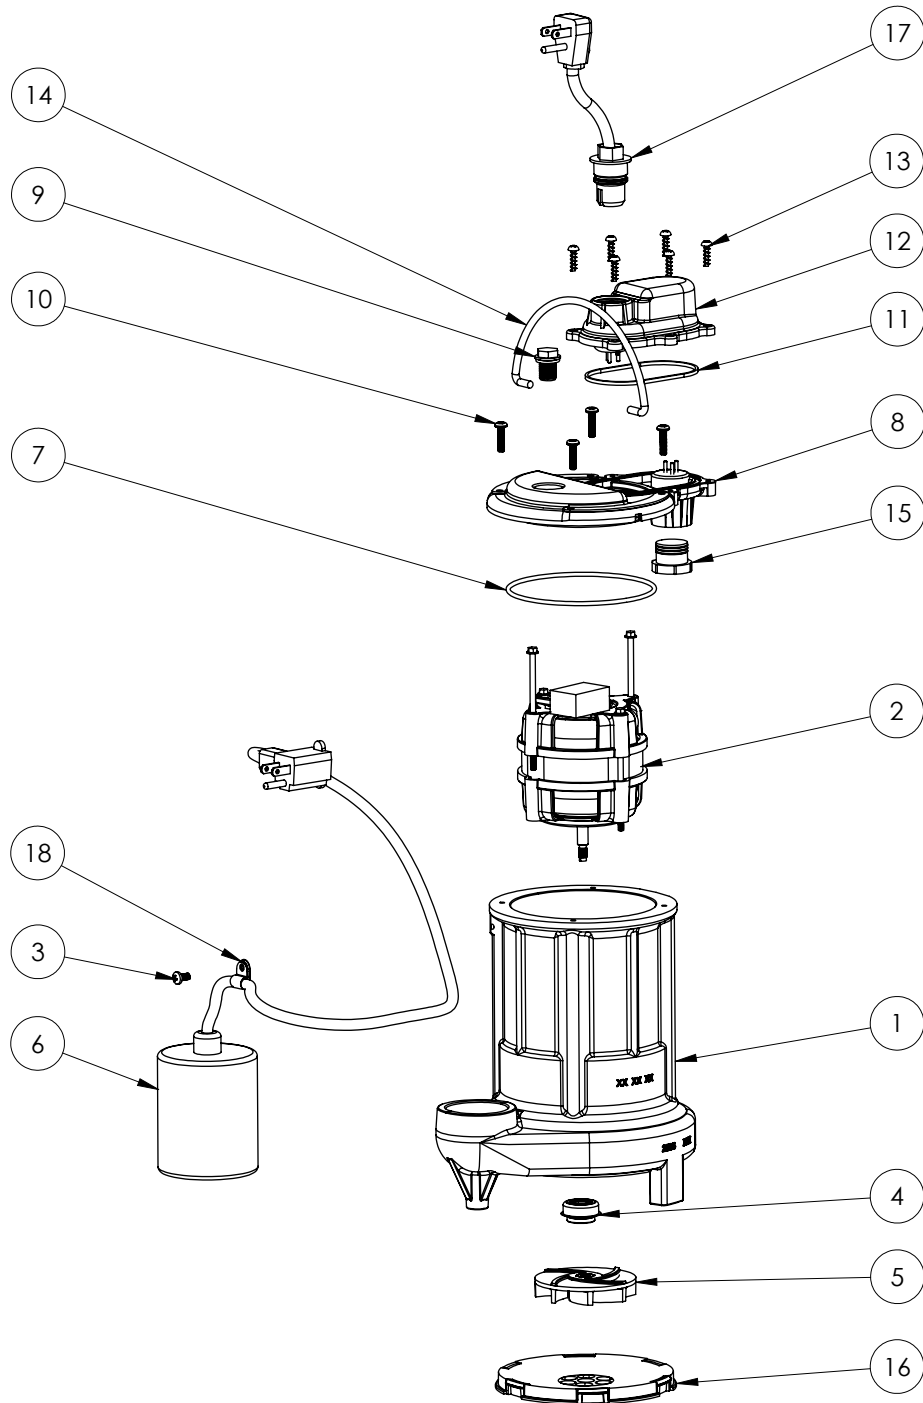

253 (B51)

253 (B51)

#	PART #	DESCRIPTION	QTY	Note
1	25050CJ	CAST IRON HOUSING WITH HOLE FOR SWITCH	1	[1]
2	2415200	PSC MOTOR	1	[1]
3	8082000	#10-24 x 3/8 EPOXY LOCK SCREW	1	
4	2309000	5/16 SHAFT SEAL	1	
5	K001331	IMPELLER	1	
6	K001054	61130A0 PUMP SWITCH, 10' 115V	1	
7	2357000	O-RING	1	[1]
8	240600B	MOTOR COVER	1	
9	8089000	OIL PLUG, O-RING ASSEMBLY	1	
10	8072000	#10 - 24 x 3/4" SCREW	4	
11	K001046	SEALRING, CHAMBER COVER	1	
12	240700B	CHAMBER COVER	1	
13	8104200	#10 HILO X 5/8" STAINLESS STEEL SCREW	6	
14	K001082	HANDLE	1	
15	8105000	PROTECTIVE CAP	1	
16	2502000	PLASTIC SCREEN	1	
17	K001010	POWER CORD, 115V, 10 FOOT CORD	1	
18	8014000	CABLE CLAMP	1	

PART NOTES:

[1] - Part requires factory authorized service. Contact Liberty Pumps at 1-800-543-2550