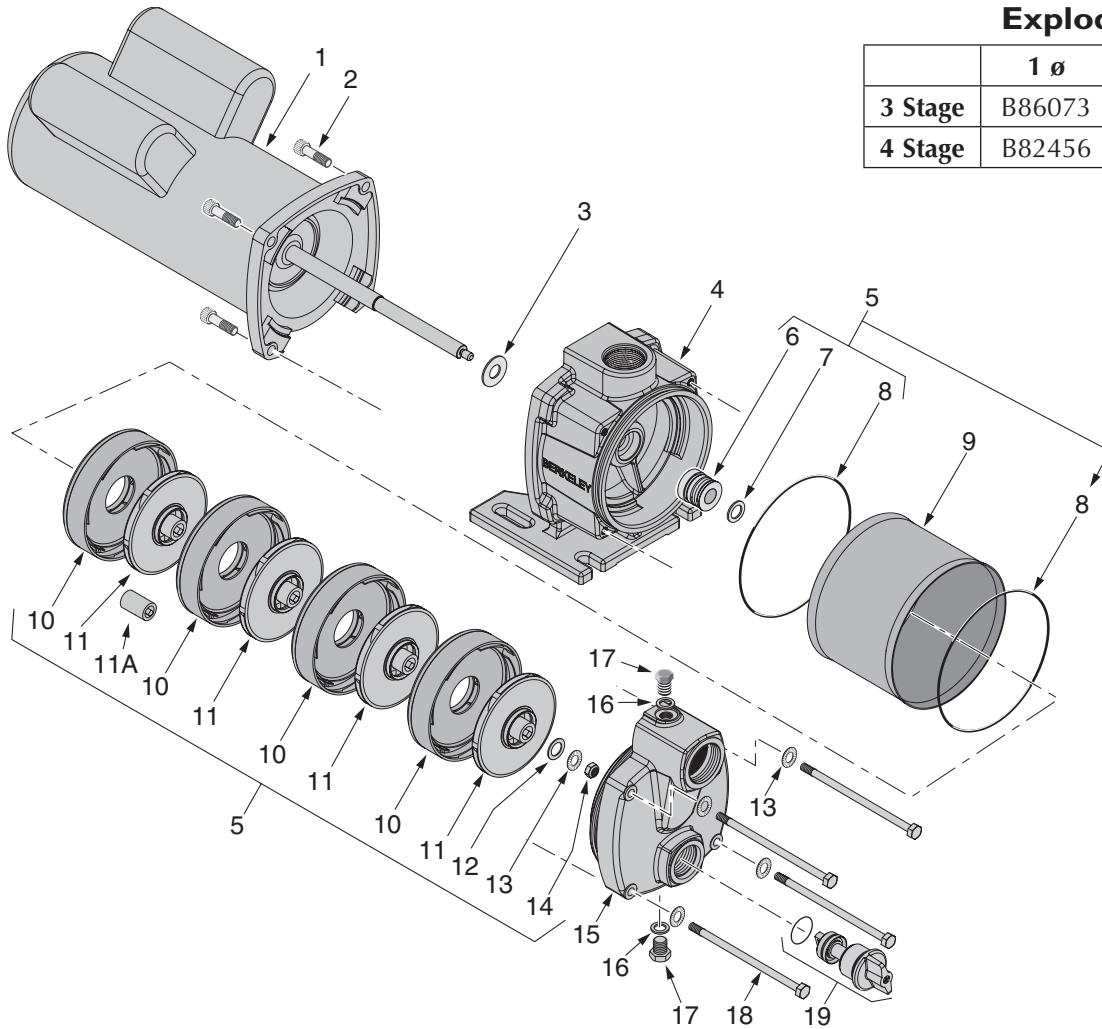

Exploded View

	1 ø	3 ø
3 Stage	B86073	B86077
4 Stage	B82456	B82639

Ref.	Part Description	Qty.	B82456	B82639	B86073	B86074
1	Motor	1	B85740	B86076	B86075	B86077
2	Socket Head Capscrew	4	U30-104ZP			
3	Slinger	1	17351-0009			
4	Bracket	1	M13784			
5	Impeller Repair Kit (Includes Ref. Nos. 6-8 and 10-14)	1	B85604		B86078	
6	Shaft Seal	1	U9-469			
7	Spacer	1	121P1710			
8	O-Ring	2	111P2700			
9	Sleeve	1	251A4310			
10	Diffuser	4	101P6290			
11	Impeller	3 or 4	101P6210			
11A	Spacer (3 Stg pump only)	1	M15780			
12	Washer, Flat	1	121P1760			
13	Washer, Toothed	5	M13975			
14	Impeller Nut	1	U36-204SSW			
15	Pump Body (Suction)	1	751S4800			
16	Washer	2	121P0810			
17	Pipe Plug	2	171P1180			
18	Capscrew	4	121P1690			
19	Recirculation Valve Complete (Includes O-Ring)	1	ZBR05820			