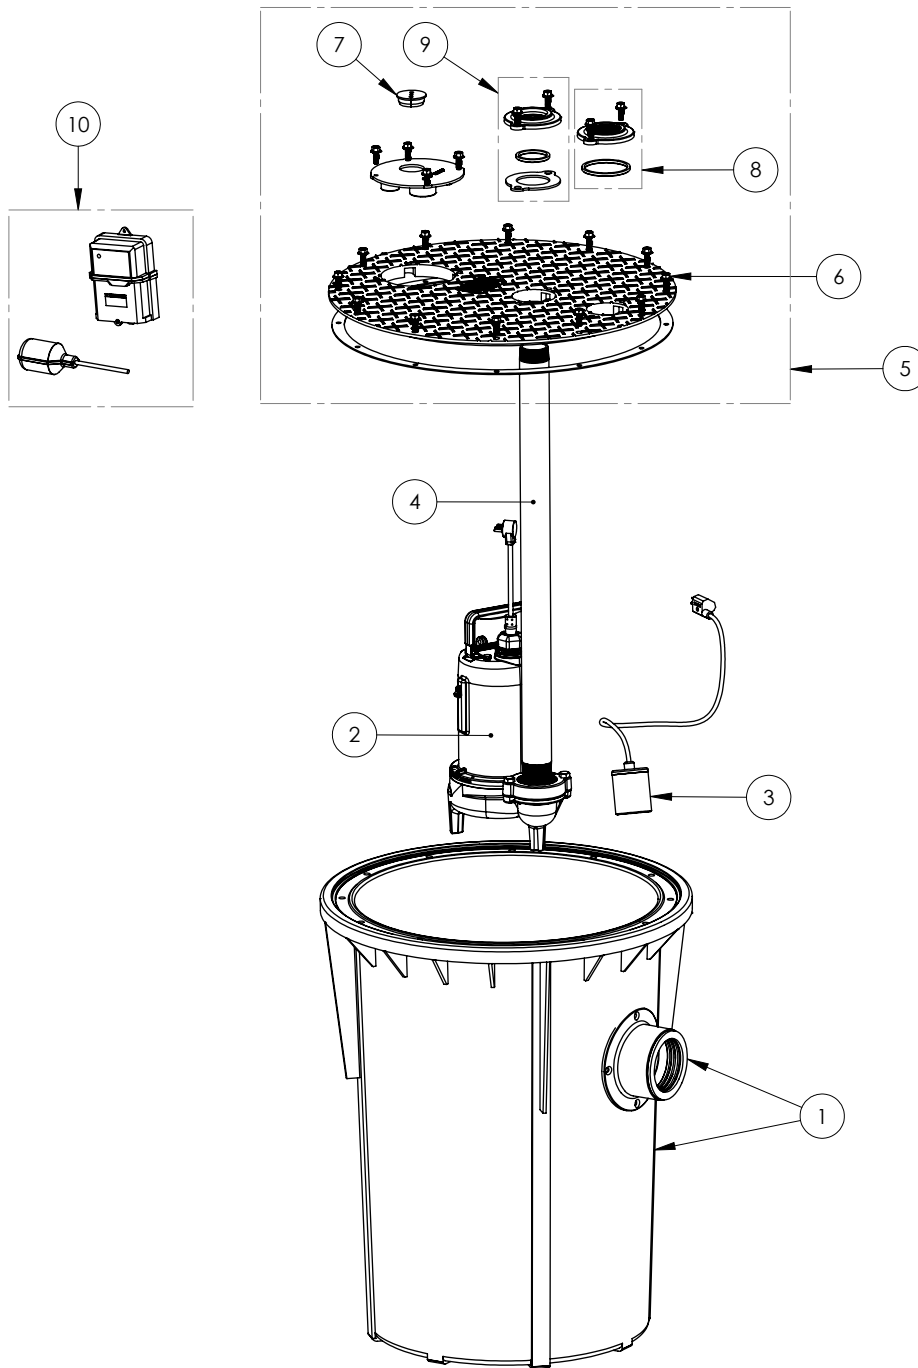

700 SERIES

702 LEH102A A2W (B10)

700 SERIES**702_LEH102A_A2W (B10)**

#	PART #	DESCRIPTION	QTY	Note
1	K001199	700 SERIES TANK AND CAST IRON HUB KIT	1	
2	LEH102M2	1 HP SEWAGE PUMP 230V 10' POWER CORD	1	
3	K001065	61290A0 FLOAT SWITCH, 230V, 10 FOOT CORD	1	
4	4068000	NIPPLE 2x36 PVC SCH 80	1	
5	K001454	KIT COVER ASSEMBLY	1	
6	1176000	SCREW FLANGE HEAD 3/8"-16	20	
7	45480D0	2" THREE HOLE STOPPER	1	
8	K001390	2" VENT FLANGE KIT	1	
9	K001389	2" DISCHARGE FLANGE KIT	1	
10	ALM-2W	115V ALARM, WEATHERPROOF	1	