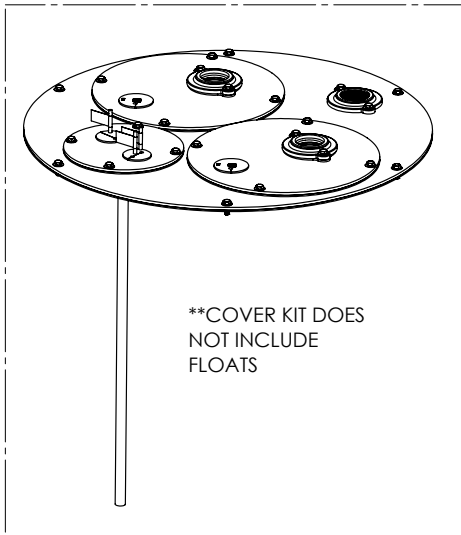

1100 SERIES

1103/LE41M-2 (B10)

**1100 SERIES****1103/LE41M-2 (B10)**

<b>#</b>	<b>PART #</b>	<b>DESCRIPTION</b>	<b>QTY</b>	<b>Note</b>
1	K001203	10" INSPECTION COVER WITH FLOAT TREE (FLOATS NOT INCLUDED)	1	
2	K001202	30" X 36" BASIN, WITH CAST IRON INLET HUB	1	
3	K001201	1100 COVER KIT 3" DISCH 3" VENT	1	
4	LE41M-2	4/10 HP SEWAGE PUMP 115V, 25' POWER CORD	2	
5	K001391	3" DISCHARGE FLANGE KIT	2	
6	K001392	3" VENT FLANGE KIT	1	
7	4508000	2 1/2" STOPPER - SINGLE 5/16" HOLE	2	
8	45480A0	SINGLE HOLE STOPPER	1	
9	45480B0	2" DOUBLE HOLE STOPPER	1	
10	45220C0	GASKET TAPE	1	
11	50990A0	PIPE ASSEMBLY 2X3" 1100/700	2	