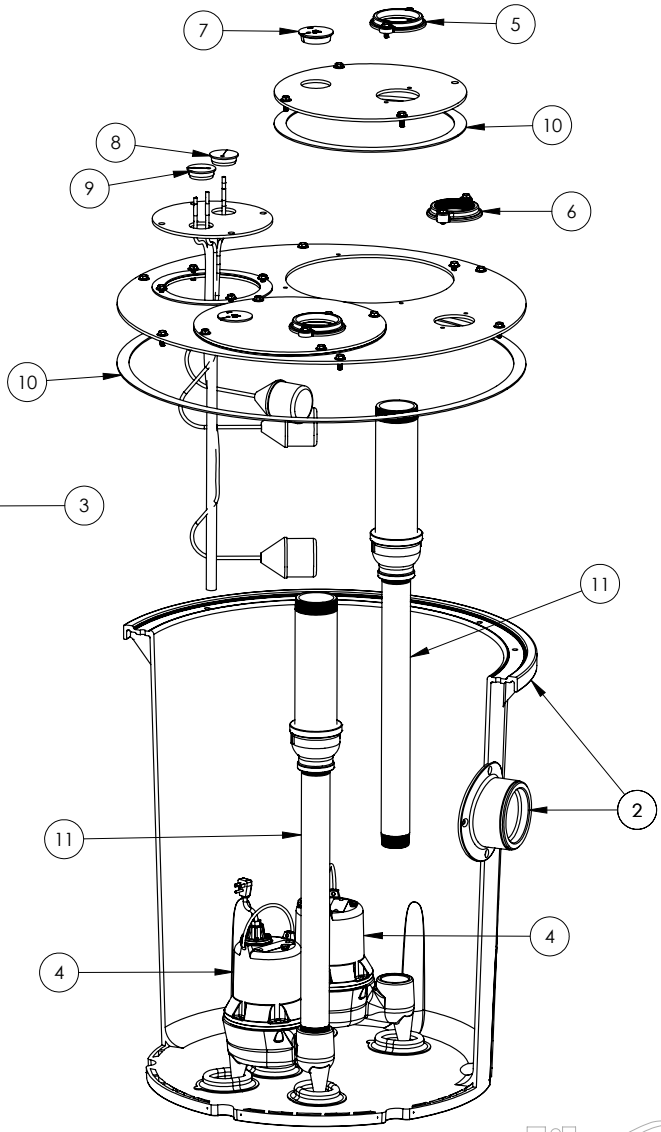

1100 SERIES

1103/LE41M-2 (B10)

**1100 SERIES****1103/LE41M-2 (B10)**

<b>#</b>	<b>PART #</b>	<b>DESCRIPTION</b>	<b>QTY</b>	<b>Note</b>
1	K001203	10" INSPECTION COVER WITH FLOAT TREE (FLOATS NOT INCLUDED)	1	
2	K001202	30" X 36" BASIN, WITH CAST IRON INLET HUB	1	
3	K001201	1100 COVER KIT 3" DISCH 3" VENT	1	
4	LE41M-2	4/10 HP SEWAGE PUMP 115V, 25' POWER CORD	2	
5	K001391	3" DISCHARGE FLANGE KIT	2	
6	K001392	3" VENT FLANGE KIT	1	
7	4508000	2 1/2" STOPPER - SINGLE 5/16" HOLE	2	
8	45480A0	SINGLE HOLE STOPPER	1	
9	45480B0	2" DOUBLE HOLE STOPPER	1	
10	45220C0	GASKET TAPE	1	
11	50990A0	PIPE ASSEMBLY 2X3" 1100/700	2	

---

1103/LE41M-2 (B10)

1103-LE41M-2\_B10-A

PAGE