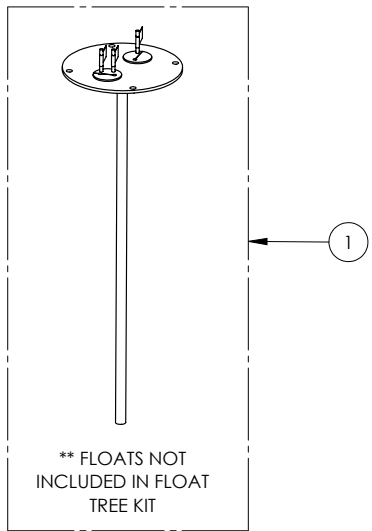

1100 SERIES

1103/LE41M-2 (B10)

**1100 SERIES****1103/LE41M-2 (B10)**

<b>#</b>	<b>PART #</b>	<b>DESCRIPTION</b>	<b>QTY</b>	<b>Note</b>
1	K001203	10" INSPECTION COVER WITH FLOAT TREE (FLOATS NOT INCLUDED)	1	
2	K001202	30" X 36" BASIN, WITH CAST IRON INLET HUB	1	
3	K001201	1100 COVER KIT 3" DISCH 3" VENT	1	
4	LE41M-2	4/10 HP SEWAGE PUMP 115V, 25' POWER CORD	2	
5	K001391	3" DISCHARGE FLANGE KIT	2	
6	K001392	3" VENT FLANGE KIT	1	
7	4508000	2 1/2" STOPPER - SINGLE 5/16" HOLE	2	
8	45480A0	SINGLE HOLE STOPPER	1	
9	45480B0	2" DOUBLE HOLE STOPPER	1	
10	45220C0	GASKET TAPE	1	
11	50990A0	PIPE ASSEMBLY 2X3" 1100/700	2	

---

1103/LE41M-2 (B10)

1103-LE41M-2\_B10-A

PAGE