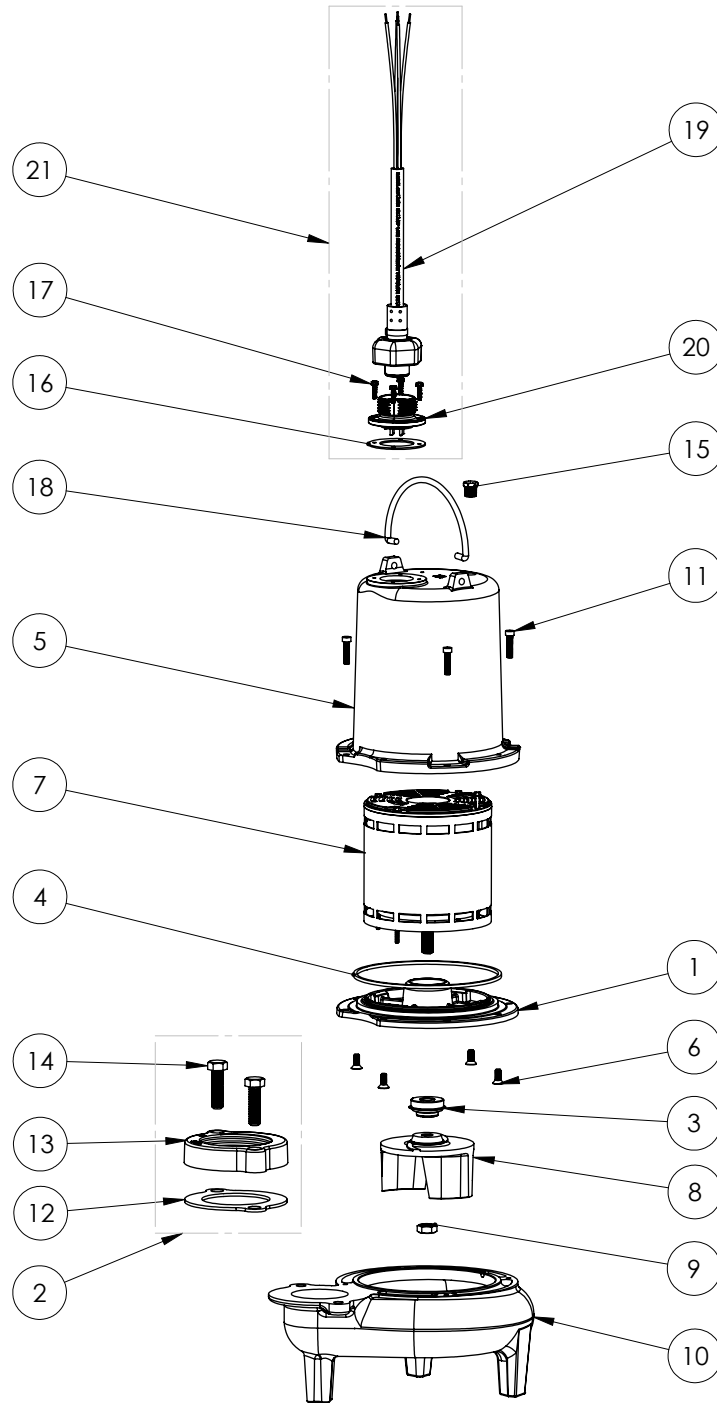

LEH104M3-2 (B25)

LEH104M3-2**LEH104M3-2 (B25)**

#	PART #	DESCRIPTION	QTY	Note
1	510100R	MOTOR SUPPORT PLATE	1	
2	K001222	3" DISCHARGE KIT	1	
3	K001717	KIT, 5/8 UNITIZED 5120000 AND LIP SEAL 5860000	1	
4	5107000	MOTOR COVER SEALRING	1	[1]
5	527700R	MOTOR COVER	1	
6	8018000	1/4-20 x 5/8 SLOTTED FLAT HEAD BOLT	4	
7	5338000	MOTOR	1	
8	K001488	51300A0 IMPELLER KIT, INCLUDES 1/2" JAM NUT	1	
9	8046000	1/2-20 HEX STAINLESS STEEL JAM NUT	1	
10	510200R	VOLUTE HOUSING	1	
11	8091000	1/4-20 x 1 HEX SOCKET HEAD BOLT	4	
12	5129000	FLANGE GASKET, FITS 2" OR 3"	1	
13	8037000	1/2-13 x 1-3/4 STAINLESS STEEL BOLT	2	
14	5071000	BRASS OIL PLUG	1	
15	5060000	CORD PLATE GASKET	1	
16	8064000	#8-32 x 5/8 HEX WASHER HEAD SCREW	4	
17	K001095	STAINLESS STEEL HANDLE	1	
18	K001222	3" DISCHARGE KIT	1	
19	K001357	POWER CORD, 25FT	1	
20	5629000	CORDPLATE	1	
21	K001150	25FT POWER CORD ASSY KIT	1	

PART NOTES:

[1] - Part requires factory authorized service. Contact Liberty Pumps at 1-800-543-2550