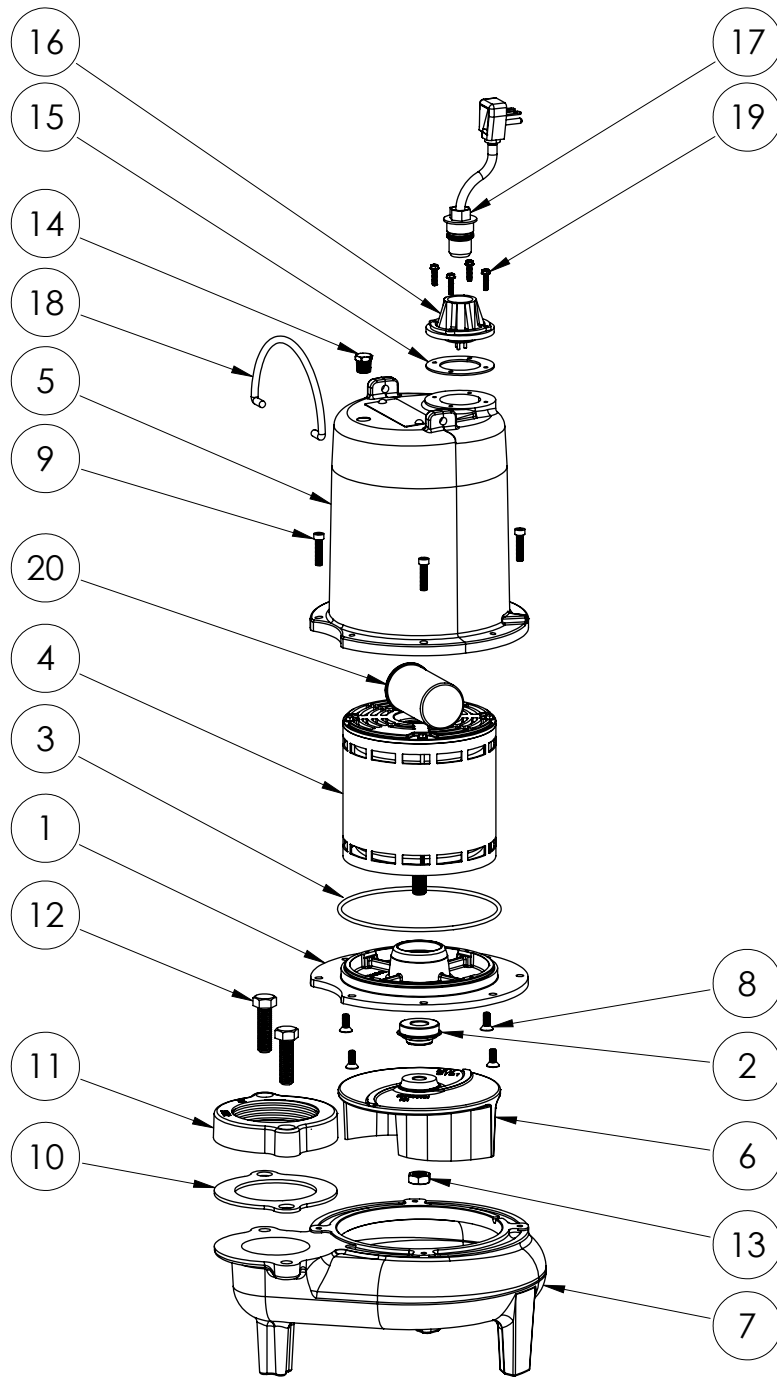

LE102M3

LE102M3 (B61)

LE102M3B61

LE102M3**LE102M3 (B61)**

#	PART #	DESCRIPTION	QTY	Note
1	532600R	MOTOR SUPPORT PLATE	1	
2	K001717	KIT, 5/8 UNITIZED 5120000 AND LIP SEAL 5860000	1	
3	5617000	O-RING	1	
4	5343000	MOTOR	1	
5	531400R	MOTOR COVER	1	[1]
6	K001486	5131000 IMPELLER KIT, INCLUDES 1/2" JAM NUT	1	
7	531500R	VOLUTE HOUSING	1	
8	8018000	1/4-20 x 5/8 SLOTTED FLAT HEAD BOLT	4	
9	8091000	1/4-20 x 1 HEX SOCKET HEAD BOLT	4	
10	5129000	FLANGE GASKET, FITS 2" OR 3"	1	
11	K001222	3" DISCHARGE KIT	1	
12	8037000	1/2-13 x 1-3/4 STAINLESS STEEL BOLT	2	
13	8046000	1/2-20 HEX STAINLESS STEEL JAM NUT	1	
14	5071000	BRASS OIL PLUG	1	
15	5060000	CORD PLATE GASKET	1	
16	5014000	CORD PLATE	1	
17	K001058	POWER CORD, 10FT. 230V	1	
18	K001095	STAINLESS STEEL HANDLE	1	
19	8064000	#8-32 x 5/8 HEX WASHER HEAD SCREW	4	
20	51190F0	CAPACITOR	1	

PART NOTES:

[1] - Part requires factory authorized service. Contact Liberty Pumps at 1-800-543-2550