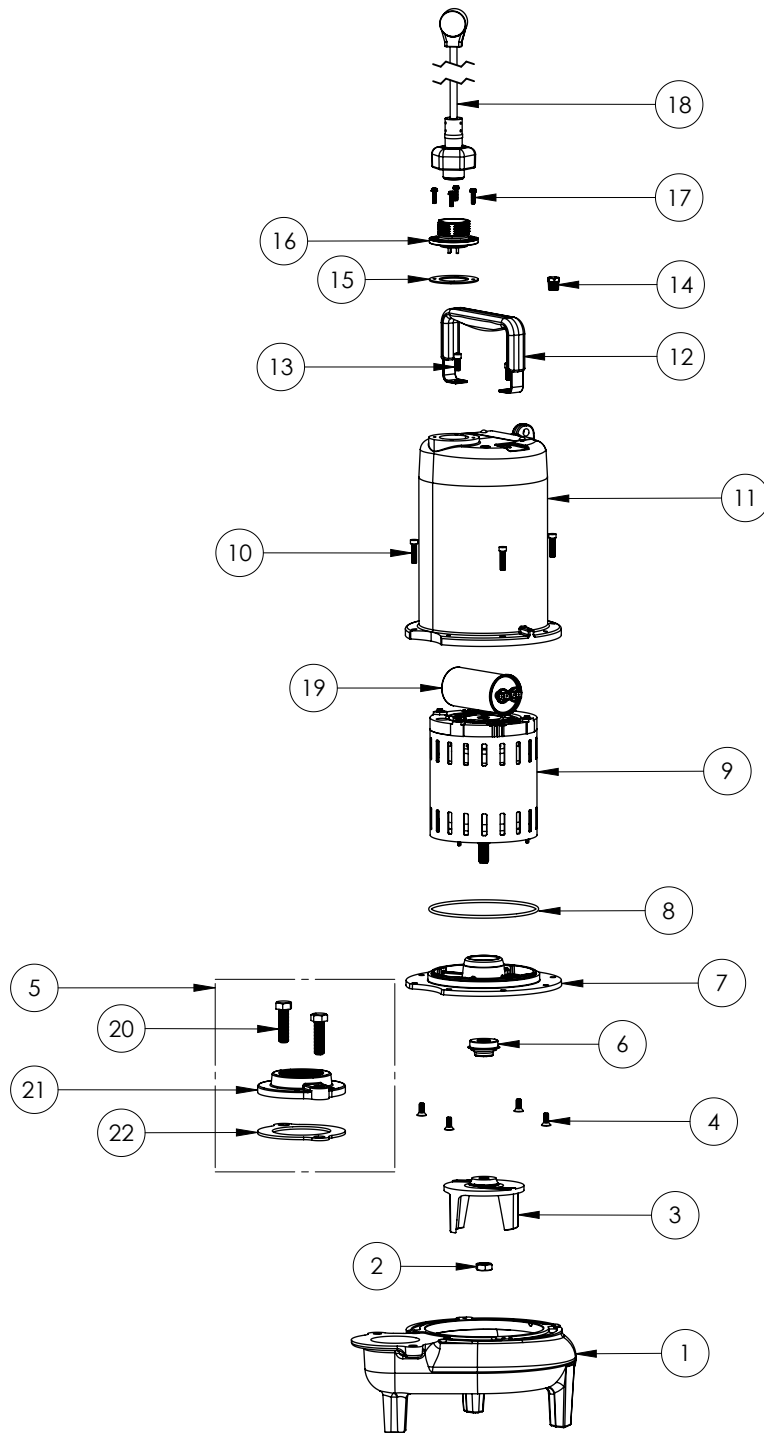

LEH102M2-2 (B72)

LEH102M2-2**LEH102M2-2 (B72)**

#	PART #	DESCRIPTION	QTY	Note
1	531500R	VOLUTE HOUSING	1	
2	8046000	1/2-20 HEX STAINLESS STEEL JAM NUT	1	
3	K001488	51300A0 IMPELLER KIT, INCLUDES 1/2" JAM NUT	1	
4	8018000	1/4-20 x 5/8 SLOTTED FLAT HEAD BOLT	4	
5	K001221	2" DISCHARGE KIT	1	
6	K001717	KIT, 5/8 UNITIZED 5120000 AND LIP SEAL 5860000	1	
7	53260BR	MOTOR SUPPORT PLATE	1	
8	5617000	O-RING	1	
9	5335000	MOTOR	1	
10	8091000	1/4-20 x 1 HEX SOCKET HEAD BOLT	4	
11	531400R	MOTOR COVER	1	[1]
12	3411200	HANDLE	1	
13	8033000	#8 x 1/4 STAINLESS STEEL SCREW	2	
14	50710A0	PIPE PLUG, 1/4" HEX HD BRASS NPTF	1	
15	5060000	CORD PLATE GASKET	1	
16	K001216	5619000, CORDPLATE	1	
17	8064000	#8-32 x 5/8 HEX WASHER HEAD SCREW	4	
18	K001197	POWER CORD, 230V, 25 FOOT CORD	1	
19	5019000	CAPACITOR 45uF 370VAC	1	
20	8037000	1/2-13 x 1-3/4 STAINLESS STEEL BOLT	2	
21	512100R	2" DISCHARGE FLANGE	1	
22	5129000	FLANGE GASKET, FITS 2" OR 3"	1	

PART NOTES:

[1] - Part requires factory authorized service. Contact Liberty Pumps at 1-800-543-2550