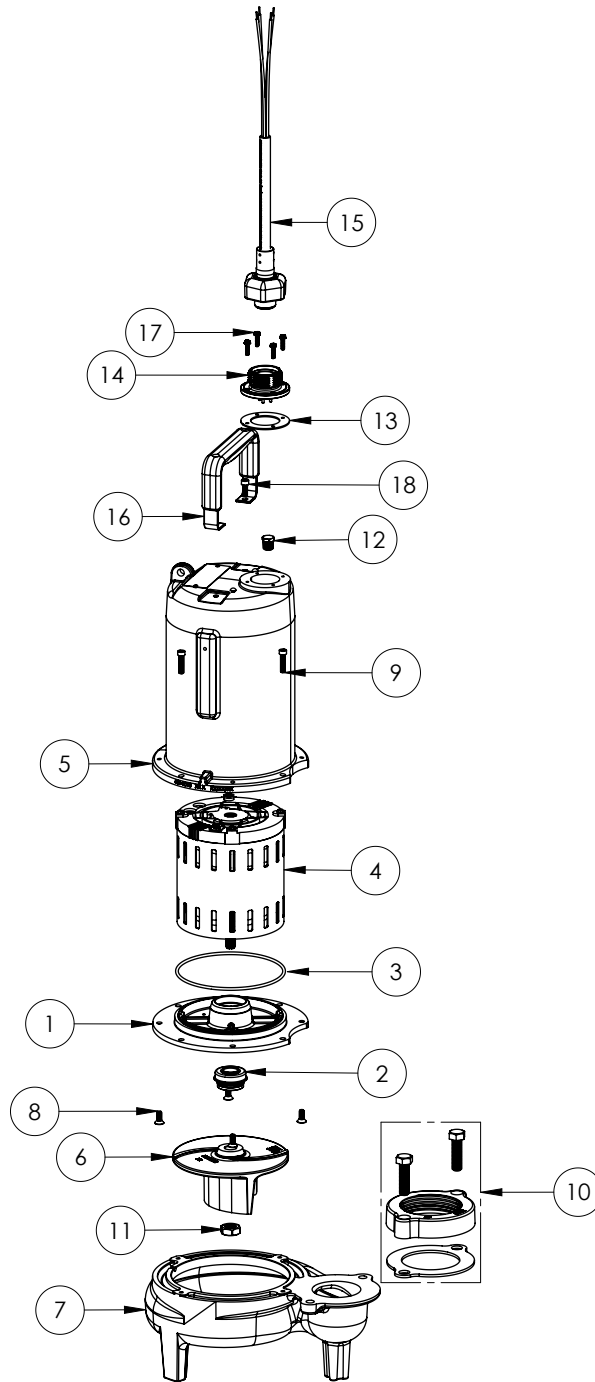

LE103M3-3 (B72)

LE103M3-3**LE103M3-3 (B72)**

#	PART #	DESCRIPTION	QTY	Note
1	53260BR	MOTOR SUPPORT PLATE	1	
2	K001717	KIT, 5/8 UNITIZED 5120000 AND LIP SEAL 5860000	1	
3	5617000	O-RING	1	
4	5333000	MOTOR	1	[1]
5	531400R	MOTOR COVER	1	[1]
6	K001486	5131000 IMPELLER KIT, INCLUDES 1/2" JAM NUT	1	
7	531500R	VOLUTE HOUSING	1	
8	8018000	1/4-20 x 5/8 SLOTTED FLAT HEAD BOLT	4	
9	8091000	1/4-20 x 1 HEX SOCKET HEAD BOLT	4	
10	K001222	3" DISCHARGE KIT	1	
11	8046000	1/2-20 HEX STAINLESS STEEL JAM NUT	1	
12	5071000	BRASS OIL PLUG	1	
13	5060000	CORD PLATE GASKET	1	
14	5629000	CORDPLATE	1	
15	K001424	3PH POWER CORD ASSY KIT 35FT	1	
16	3411200	HANDLE	1	
17	8064000	#8-32 x 5/8 HEX WASHER HEAD SCREW	4	
18	8103000	SCREW 1/4-20x5/8" HX SKT SS	2	

PART NOTES:

[1] - Part requires factory authorized service. Contact Liberty Pumps at 1-800-543-2550