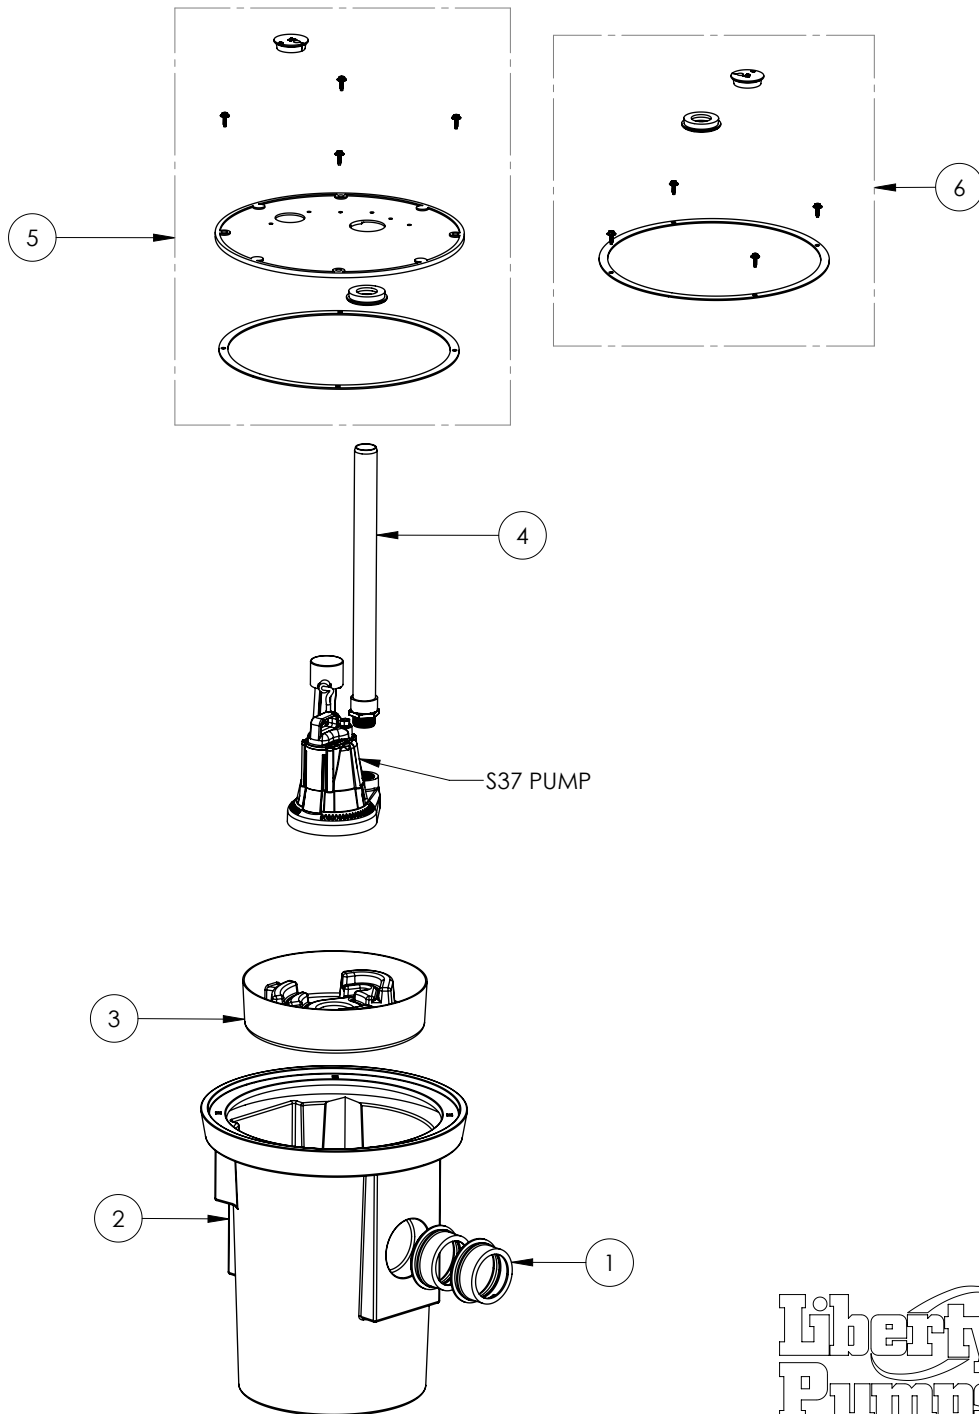

SPAC-S37 (B72-B)

SPAC-S37

SPAC-S37 (B72-B)

#	PART #	DESCRIPTION	QTY	Note
1	K001141	4" FERNCO SEALING DONUT	2	
2	SP1822	SUMP PIT BASIN WITH HUB	1	
3	K001338	18X22 BASIN INSERT	1	
4	K001573	KIT, SPAC PIPING KIT	1	
5	K001336	SPAC COVER AND HARDWARE	1	
6	K001335	SPAC HARDWARE	1	