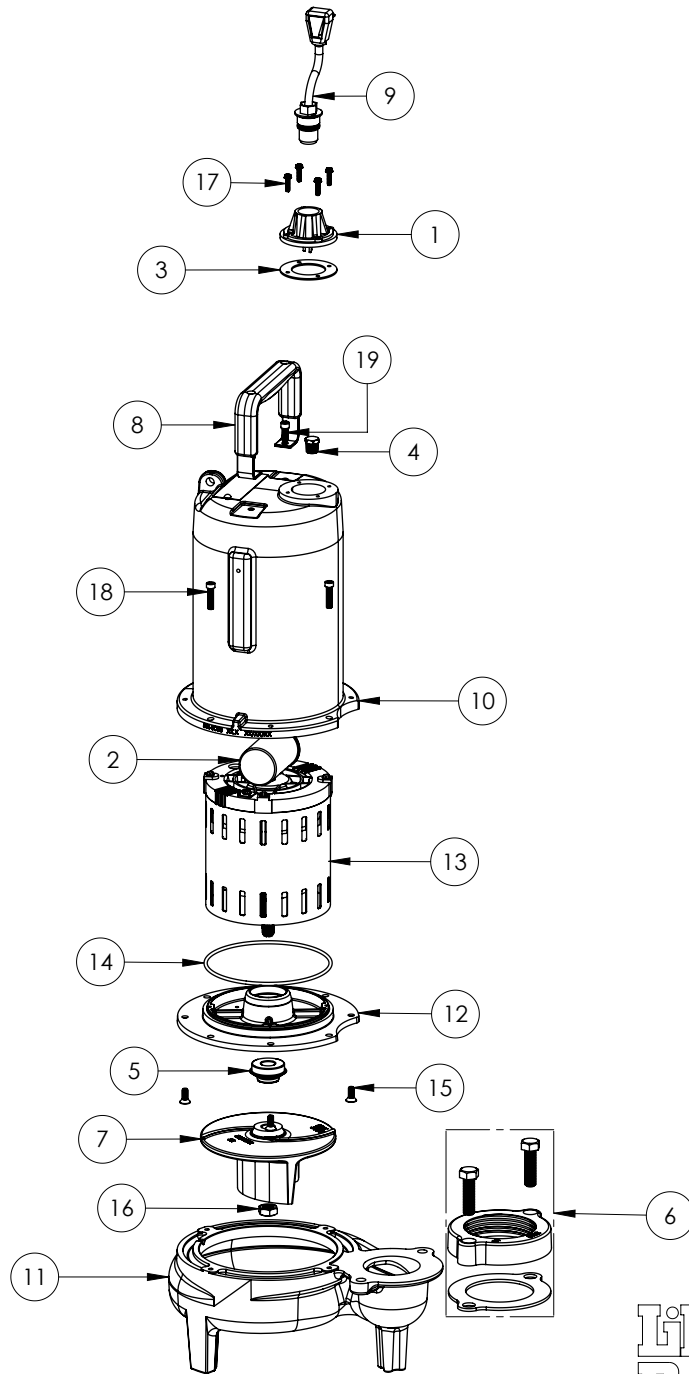

LE102M3-2 (B72)

**LE102M3-2****LE102M3-2 (B72)**

#	PART #	DESCRIPTION	QTY	Note
1	5014000	CORD PLATE	1	
2	51190F0	CAPACITOR	1	
3	5060000	CORD PLATE GASKET	1	
4	50710A0	PIPE PLUG, 1/4" HEX HD BRASS NPTF	1	
5	K001717	KIT, 5/8 UNITIZED 5120000 AND LIP SEAL 5860000	1	
6	K001222	3" DISCHARGE KIT	1	
7	K001486	5131000 IMPELLER KIT, INCLUDES 1/2" JAM NUT	1	
8	3411200	HANDLE	1	
9	K001059	POWER CORD, 230V, 25 FOOT CORD	1	
10	531400R	MOTOR COVER	1	[1]
11	531500R	VOLUTE HOUSING	1	
12	53260BR	MOTOR SUPPORT PLATE	1	
13	5332000	MOTOR	1	[1]
14	5617000	O-RING	1	
15	8018000	1/4-20 x 5/8 SLOTTED FLAT HEAD BOLT	4	
16	8046000	1/2-20 HEX STAINLESS STEEL JAM NUT	1	
17	8064000	#8-32 x 5/8 HEX WASHER HEAD SCREW	4	
18	8091000	1/4-20 x 1 HEX SOCKET HEAD BOLT	4	
19	8103000	SCREW 1/4-20x5/8" HX SKT SS	2	

**PART NOTES:**

[1] - Part requires factory authorized service. Contact Liberty Pumps at 1-800-543-2550