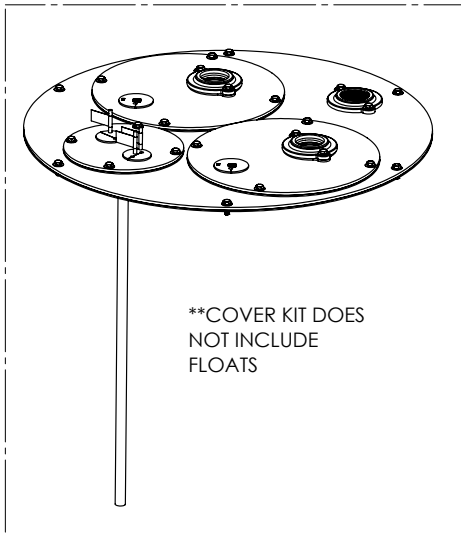

1100 SERIES

1103/LE74M (B10)

1100 SERIES**1103/LE74M (B10)**

#	PART #	DESCRIPTION	QTY	Note
1	K001203	10" INSPECTION COVER WITH FLOAT TREE (FLOATS NOT INCLUDED)	1	
2	K001202	30" X 36" BASIN, WITH CAST IRON INLET HUB	1	
3	K001201	1100 COVER KIT 3" DISCH 3" VENT	1	
4	LE74M3-2	3/4 HP SEWAGE PUMP 440-480V 25' POWER CORD	2	
5	K001391	3" DISCHARGE FLANGE KIT	2	
6	K001392	3" VENT FLANGE KIT	1	
7	4508000	2 1/2" STOPPER - SINGLE 5/16" HOLE	2	
8	45480A0	SINGLE HOLE STOPPER	1	
9	45480B0	2" DOUBLE HOLE STOPPER	1	
10	45220C0	GASKET TAPE	1	
11	4067000	NIPPLE 3X36 SCH80 PVC	2	

1103/LE74M (B10)

1103-LE74M_B10-A

PAGE