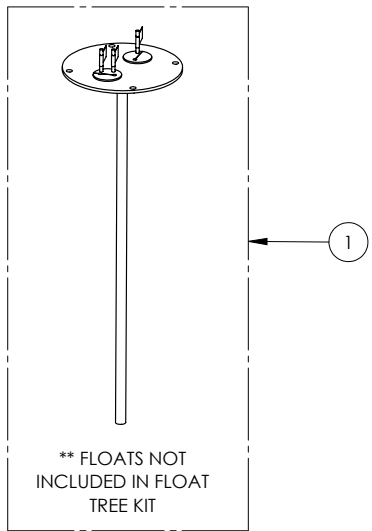

1100 SERIES

1103/LE74M (B10)

1100 SERIES**1103/LE74M (B10)**

#	PART #	DESCRIPTION	QTY	Note
1	K001203	10" INSPECTION COVER WITH FLOAT TREE (FLOATS NOT INCLUDED)	1	
2	K001202	30" X 36" BASIN, WITH CAST IRON INLET HUB	1	
3	K001201	1100 COVER KIT 3" DISCH 3" VENT	1	
4	LE74M3-2	3/4 HP SEWAGE PUMP 440-480V 25' POWER CORD	2	
5	K001391	3" DISCHARGE FLANGE KIT	2	
6	K001392	3" VENT FLANGE KIT	1	
7	4508000	2 1/2" STOPPER - SINGLE 5/16" HOLE	2	
8	45480A0	SINGLE HOLE STOPPER	1	
9	45480B0	2" DOUBLE HOLE STOPPER	1	
10	45220C0	GASKET TAPE	1	
11	4067000	NIPPLE 3X36 SCH80 PVC	2	

1103/LE74M (B10)

1103-LE74M_B10-A

PAGE