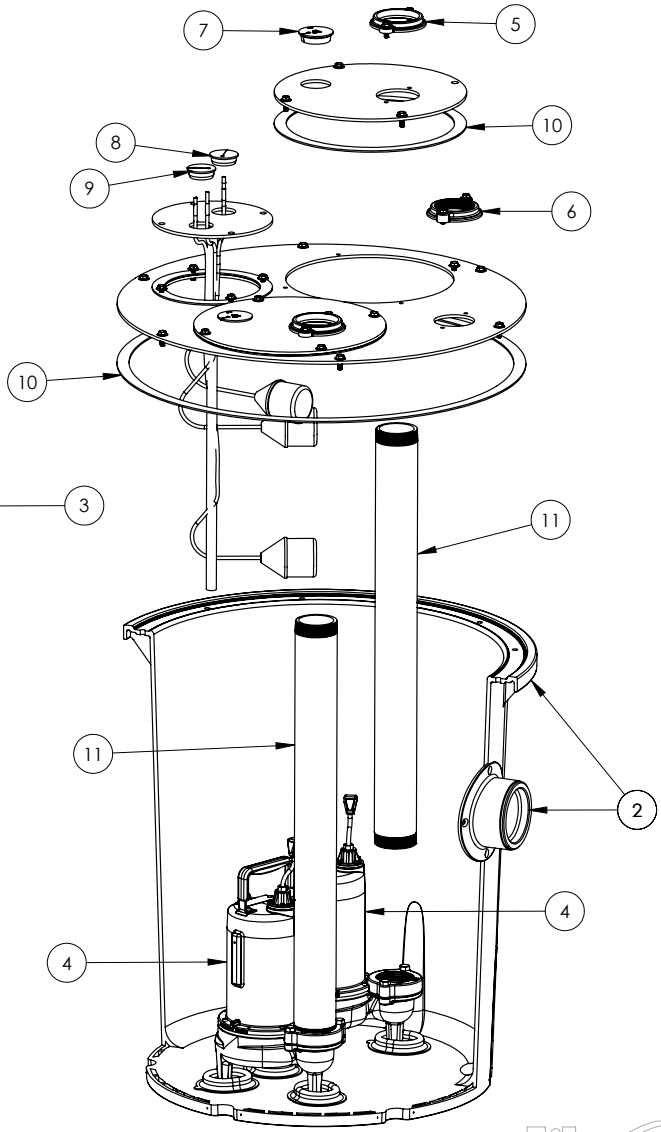

1100 SERIES

1103/LE74M (B10)

1100 SERIES**1103/LE74M (B10)**

#	PART #	DESCRIPTION	QTY	Note
1	K001203	10" INSPECTION COVER WITH FLOAT TREE (FLOATS NOT INCLUDED)	1	
2	K001202	30" X 36" BASIN, WITH CAST IRON INLET HUB	1	
3	K001201	1100 COVER KIT 3" DISCH 3" VENT	1	
4	LE74M3-2	3/4 HP SEWAGE PUMP 440-480V 25' POWER CORD	2	
5	K001391	3" DISCHARGE FLANGE KIT	2	
6	K001392	3" VENT FLANGE KIT	1	
7	4508000	2 1/2" STOPPER - SINGLE 5/16" HOLE	2	
8	45480A0	SINGLE HOLE STOPPER	1	
9	45480B0	2" DOUBLE HOLE STOPPER	1	
10	45220C0	GASKET TAPE	1	
11	4067000	NIPPLE 3X36 SCH80 PVC	2	

1103/LE74M (B10)

1103-LE74M_B10-A

PAGE