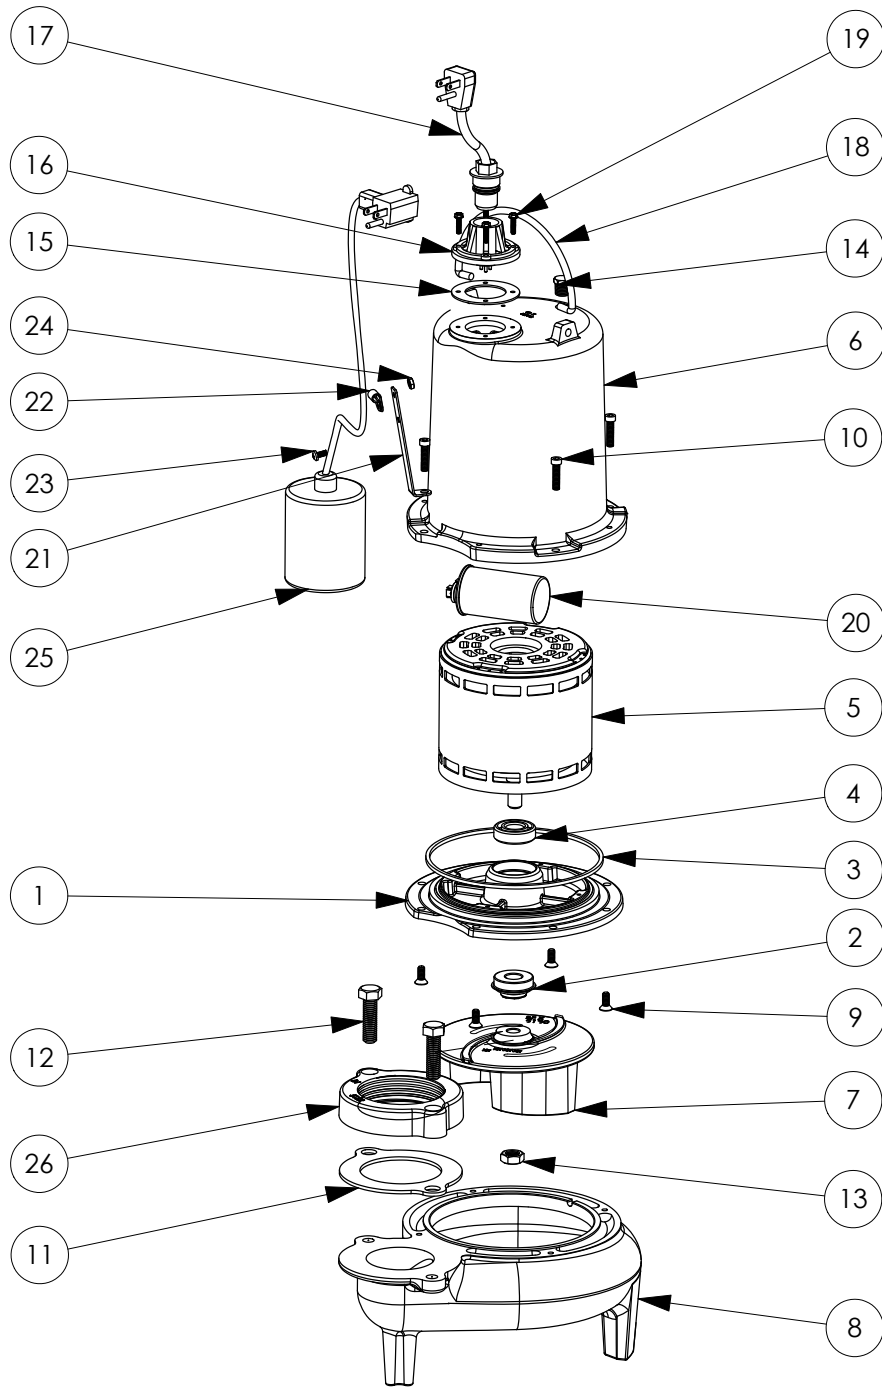

LE71A3-2 (B10)

**LE71A3-2****LE71A3-2 (B10)**

#	PART #	DESCRIPTION	QTY	Note
1	510100R	MOTOR SUPPORT PLATE	1	
2	K001717	KIT, 5/8 UNITIZED 5120000 AND LIP SEAL 5860000	1	
3	5107000	MOTOR COVER SEALRING	1	[1]
4	5124000	BEARING	1	
5	5340000	MOTOR	1	
6	527700R	MOTOR COVER	1	
7	5130000	IMPELLER, CAST IRON	1	
8	510200R	VOLUTE HOUSING	1	
9	8018000	1/4-20 x 5/8 SLOTTED FLAT HEAD BOLT	4	
10	8091000	1/4-20 x 1 HEX SOCKET HEAD BOLT	4	
11	5129000	FLANGE GASKET, FITS 2" OR 3"	1	
12	8037000	1/2-13 x 1-3/4 STAINLESS STEEL BOLT	2	
13	8046000	1/2-20 HEX STAINLESS STEEL JAM NUT	1	
14	5071000	BRASS OIL PLUG	1	
15	5060000	CORD PLATE GASKET	1	
16	5014000	CORD PLATE	1	
17	K001008	POWER CORD, 115V, 25 FOOT CORD	1	
18	K001095	STAINLESS STEEL HANDLE	1	
19	8064000	#8-32 x 5/8 HEX WASHER HEAD SCREW	4	
20	51190D0	CAPACITOR	1	
21	5070000	FLOAT SWITCH SUPPORT	1	
22	8014000	CABLE CLAMP	1	
23	8082000	#10-24 x 3/8 EPOXY LOCK SCREW	1	
24	8002000	#10-24 STAINLESS STEEL HEX	1	
25	K001004	61130B0, 25' PUMP SWITCH KIT	1	
26	K001222	3" DISCHARGE KIT	1	

**PART NOTES:**

[1] - Part requires factory authorized service. Contact Liberty Pumps at 1-800-543-2550