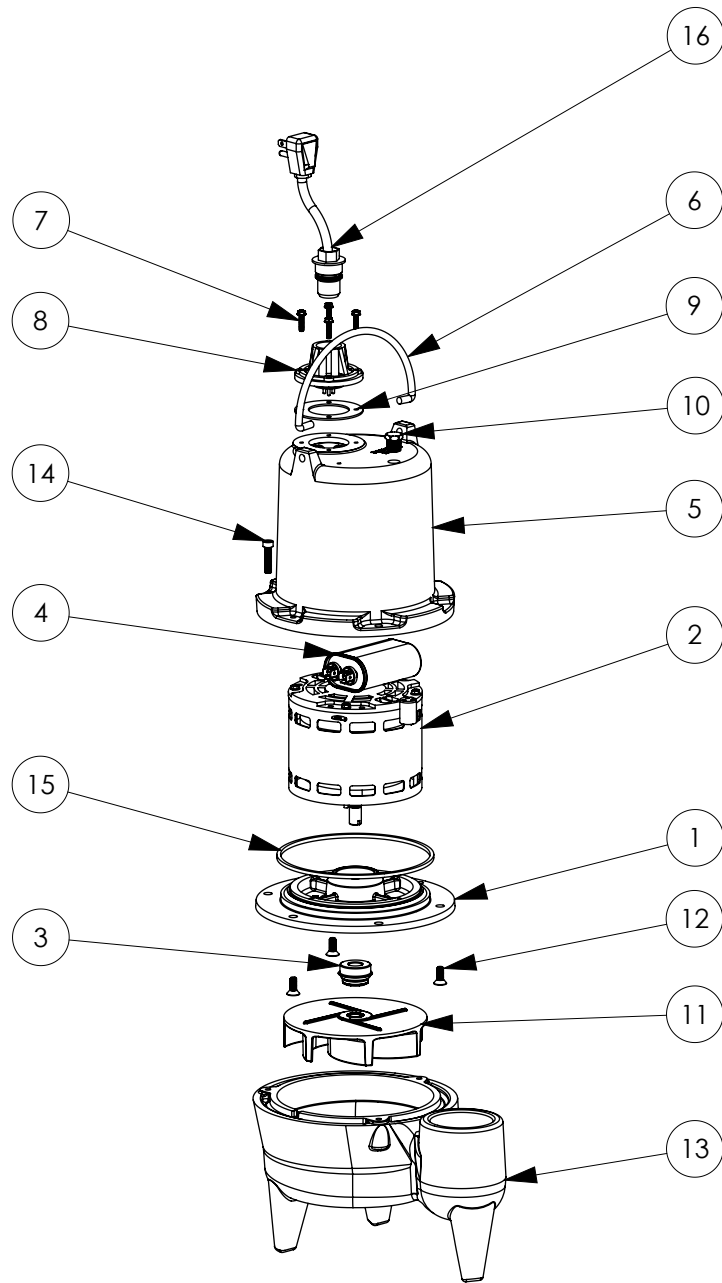

LE41M

LE41M (B41)

LE41M**LE41M (B41)**

#	PART #	DESCRIPTION	QTY	Note
1	509200R	MOTOR SUPPORT PLATE	1	[1]
2	51972A0	MOTOR 1/2HP WITH BALL BEARING	1	[1]
3	50980A0	1/2 INCH UNITIZED SEAL	1	[1]
4	51930E0	CAPACITOR	1	
5	545000R	MOTOR COVER	1	
6	K001095	STAINLESS STEEL HANDLE	1	
7	8064000	#8-32 x 5/8 HEX WASHER HEAD SCREW	4	
8	5014000	CORD PLATE	1	
9	5060000	CORD PLATE GASKET	1	
10	50710A0	PIPE PLUG, 1/4" HEX HD BRASS NPTF	1	
11	K001163	IMPELLER	1	
12	8018000	1/4-20 x 5/8 SLOTTED FLAT HEAD BOLT	3	
13	545200R	VOLUTE	1	[1]
14	8091000	1/4-20 x 1 HEX SOCKET HEAD BOLT	3	
15	5066000	SEALRING, MOTOR COVER, #254S	1	[1]
16	K001010	POWER CORD, 115V, 10 FOOT CORD	1	

PART NOTES:

[1] - Part requires factory authorized service. Contact Liberty Pumps at 1-800-543-2550