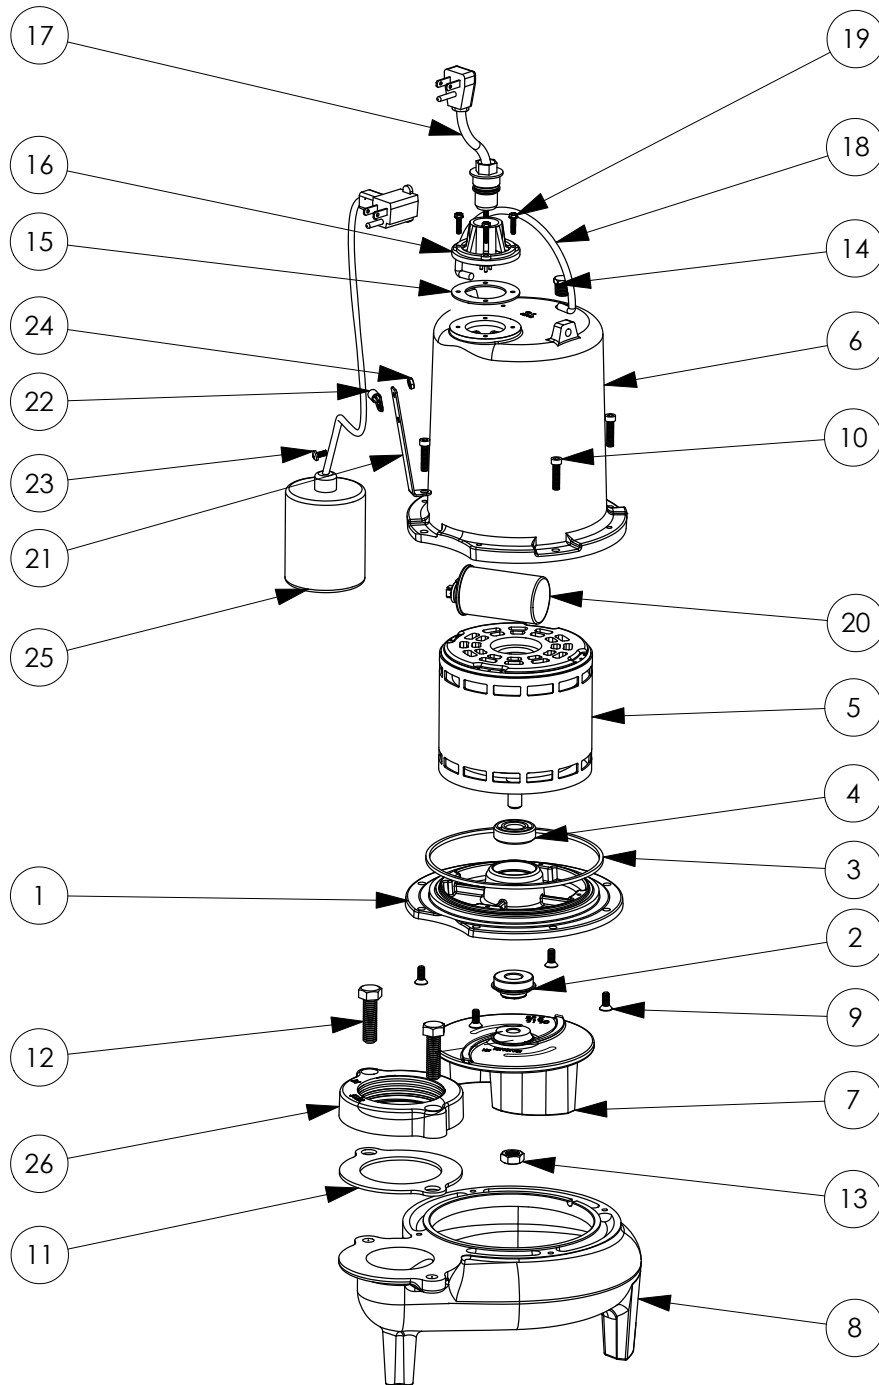

LE71A3

LE71A3 (B10)

**LE71A3****LE71A3 (B10)**

#	PART #	DESCRIPTION	QTY	Note
1	510100R	MOTOR SUPPORT PLATE	1	
2	K001717	KIT, 5/8 UNITIZED 5120000 AND LIP SEAL 5860000	1	
3	5107000	MOTOR COVER SEALRING	1	[1]
4	5124000	BEARING	1	
5	5340000	MOTOR	1	
6	527700R	MOTOR COVER	1	
7	5130000	IMPELLER, CAST IRON	1	
8	510200R	VOLUTE HOUSING	1	
9	8018000	1/4-20 x 5/8 SLOTTED FLAT HEAD BOLT	4	
10	8091000	1/4-20 x 1 HEX SOCKET HEAD BOLT	4	
11	5129000	FLANGE GASKET, FITS 2" OR 3"	1	
12	8037000	1/2-13 x 1-3/4 STAINLESS STEEL BOLT	2	
13	8046000	1/2-20 HEX STAINLESS STEEL JAM NUT	1	
14	5071000	BRASS OIL PLUG	1	
15	5060000	CORD PLATE GASKET	1	
16	5014000	CORD PLATE	1	
17	K001010	POWER CORD, 115V, 10 FOOT CORD	1	
18	K001095	STAINLESS STEEL HANDLE	1	
19	8064000	#8-32 x 5/8 HEX WASHER HEAD SCREW	4	
20	51190F0	CAPACITOR	1	
21	5070000	FLOAT SWITCH SUPPORT	1	
22	8014000	CABLE CLAMP	1	
23	8082000	#10-24 x 3/8 EPOXY LOCK SCREW	1	
24	8002000	#10-24 STAINLESS STEEL HEX	1	
25	K001001	PUMP SWITCH KIT, INCLUDES MOUNTING HARDWARE	1	
26	K001222	3" DISCHARGE KIT	1	

**PART NOTES:**

[1] - Part requires factory authorized service. Contact Liberty Pumps at 1-800-543-2550