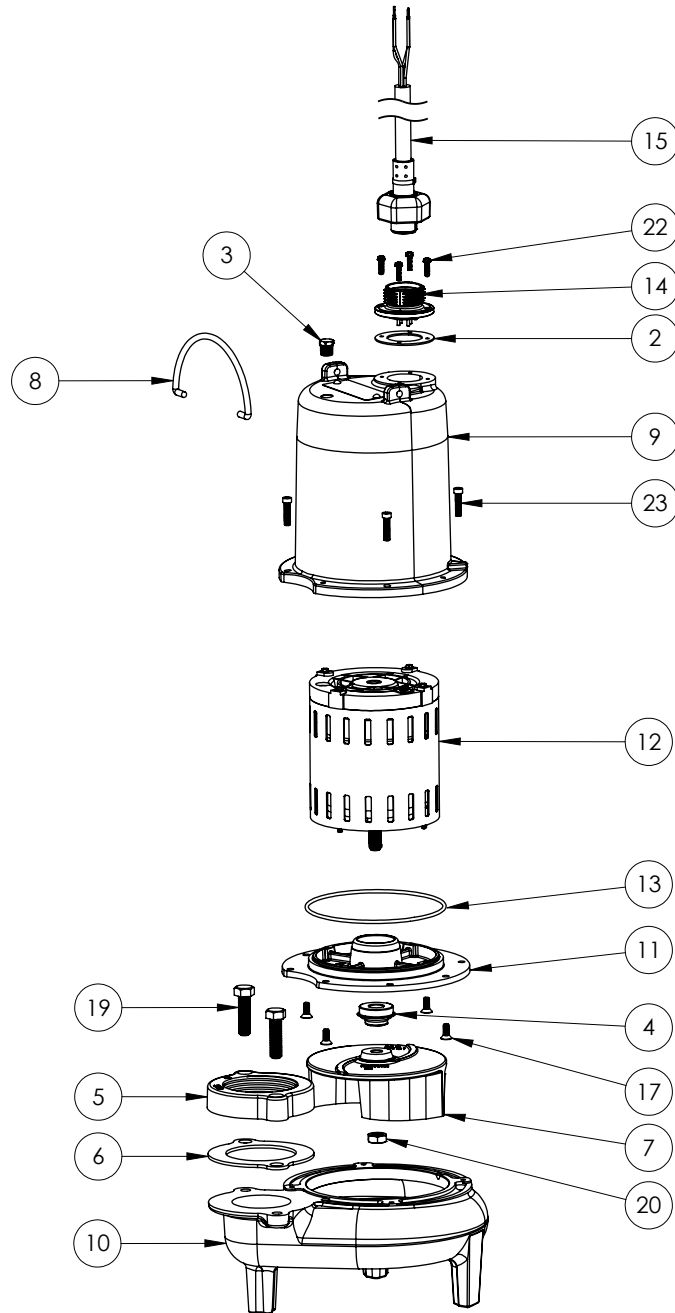

LE105M3-3 (B62)

**LE105M3-3****LE105M3-3 (B62)**

#	PART #	DESCRIPTION	QTY	Note
2	5060000	CORD PLATE GASKET	1	
3	5071000	BRASS OIL PLUG	1	
4	K001717	KIT, 5/8 UNITIZED 5120000 AND LIP SEAL 5860000	1	
5	K001222	3" DISCHARGE KIT	1	
6	5129000	FLANGE GASKET, FITS 2" OR 3"	1	
7	K001486	5131000 IMPELLER KIT, INCLUDES 1/2" JAM NUT	1	
8	K001095	STAINLESS STEEL HANDLE	1	
9	531400R	MOTOR COVER	1	[1]
10	531500R	VOLUTE HOUSING	1	
11	53260B0	MOTOR PLATE	1	[1]
12	5334000	MOTOR LE105 3PHASE	1	
13	5617000	O-RING	1	
14	5629000	CORDPLATE	1	
15	K001358	POWER CORD, 35FT	1	
17	8018000	1/4-20 x 5/8 SLOTTED FLAT HEAD BOLT	4	
19	8037000	1/2-13 x 1-3/4 STAINLESS STEEL BOLT	2	
20	8046000	1/2-20 HEX STAINLESS STEEL JAM NUT	1	
22	8064000	#8-32 x 5/8 HEX WASHER HEAD SCREW	4	
23	8091000	1/4-20 x 1 HEX SOCKET HEAD BOLT	4	

**PART NOTES:**

[1] - Part requires factory authorized service. Contact Liberty Pumps at 1-800-543-2550