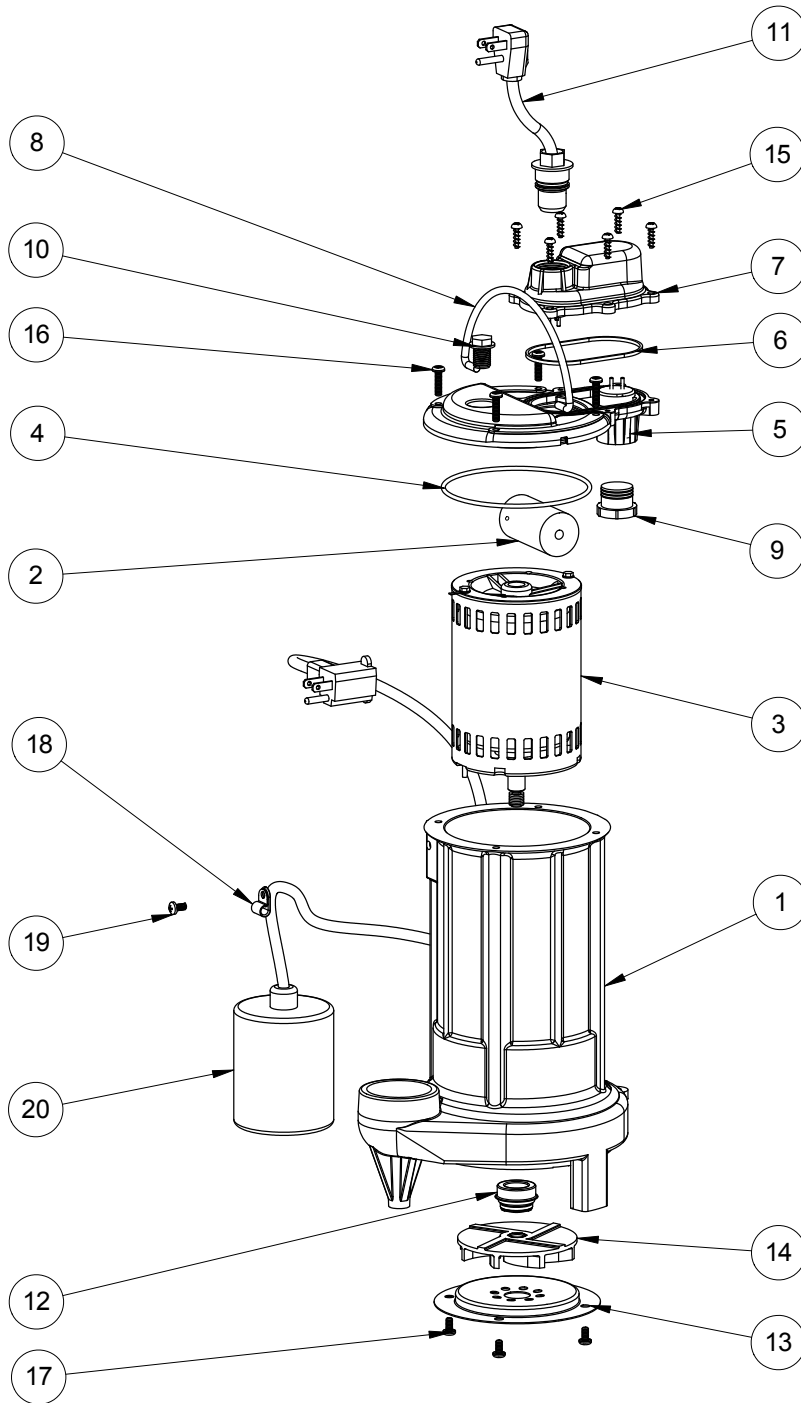

283 (B20)

283 (B20)

#	PART #	DESCRIPTION	QTY	Note
1	25160AG	CAST IRON HOUSING WITH HOLE	1	
2	25200B0	CAPACITOR	1	[1]
3	2517000	MOTOR, .8 HP	1	
4	2357000	O-RING	1	[1]
5	240600G	MOTOR COVER, GREY	1	
6	K001046	SEALRING, CHAMBER COVER	1	
7	240700G	CHAMBER COVER, GREY	1	
8	K001082	HANDLE	1	
9	8105000	PROTECTIVE CAP	1	
10	8089000	OIL PLUG, O-RING ASSEMBLY	1	
11	K001010	POWER CORD, 115V, 10 FOOT CORD	1	
12	50980A0	1/2 INCH UNITIZED SEAL	1	[1]
13	2414000	280 SERIES STAMPING INLET	1	
14	K001091	280 SERIES IMPELLER KIT	1	
15	8104200	#10 HILO X 5/8" STAINLESS STEEL SCREW	6	
16	8072000	#10 - 24 x 3/4" SCREW	4	
17	8092000	#10 - 24 x 3/8" SCREW	4	
18	8014000	CABLE CLAMP	1	
19	8082000	#10-24 x 3/8 EPOXY LOCK SCREW	1	
20	K001170	PUMP SWITCH, 10FT.	1	

PART NOTES:

[1] - Part requires factory authorized service. Contact Liberty Pumps at 1-800-543-2550