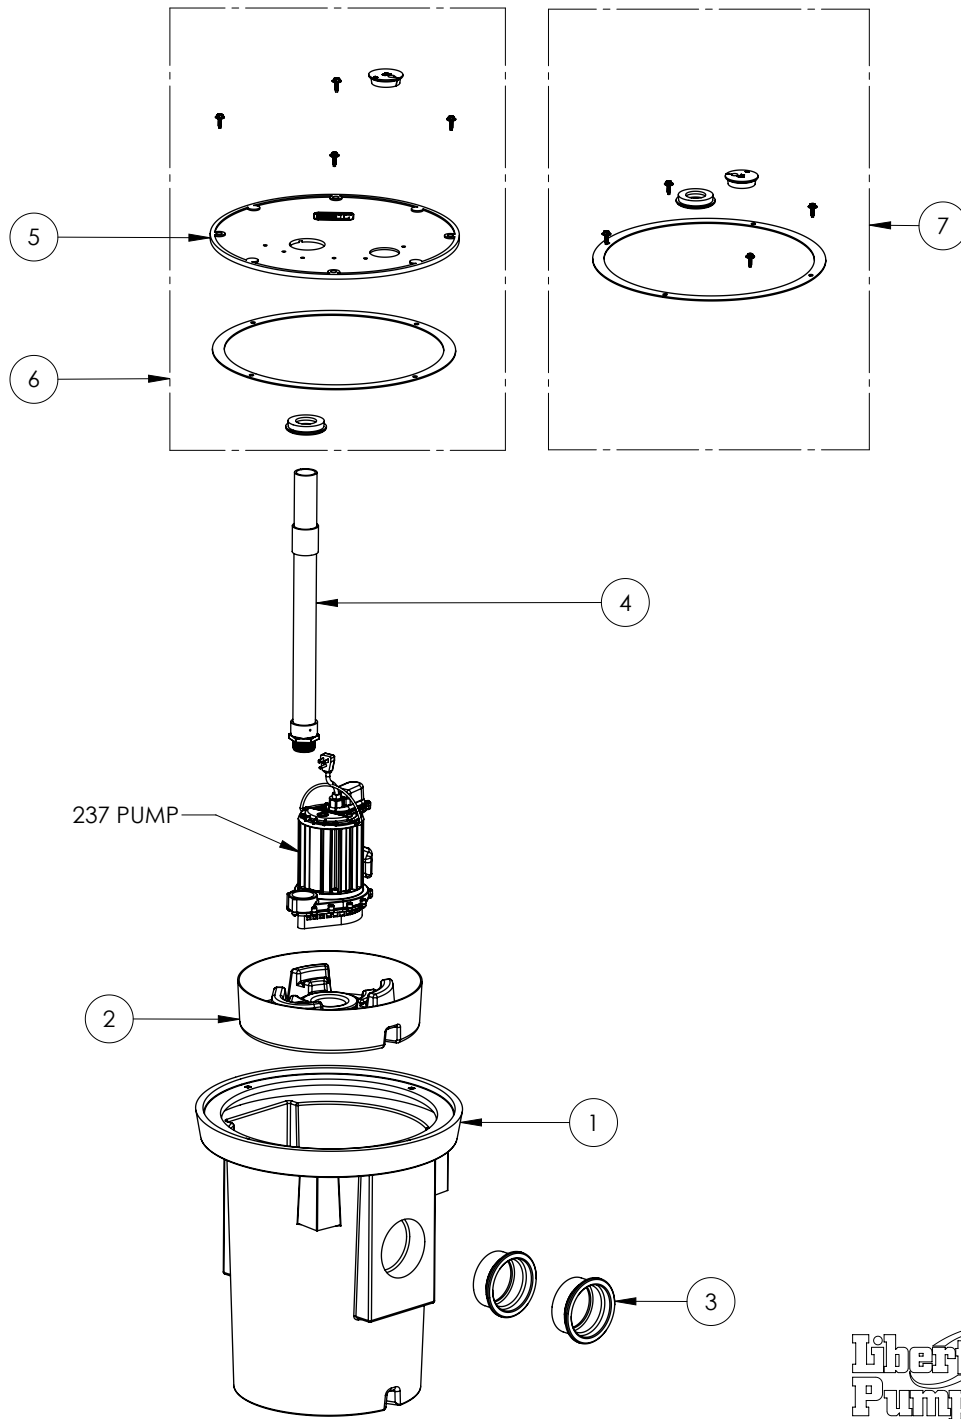

SPAC-237 (B72-A)

SPAC-237

SPAC-237 (B72-A)

#	PART #	DESCRIPTION	QTY	Note
1	SP1822	SUMP PIT BASIN WITH HUB	1	
2	K001338	18X22 BASIN INSERT	1	
3	K001141	4" FERNCO SEALING DONUT	2	
4	K001337	SPAC PIPE ASSEMBLY	1	
5	K001334	SPAC COVER	1	
6	K001336	SPAC COVER AND HARDWARE	1	
7	K001335	SPAC HARDWARE	1	