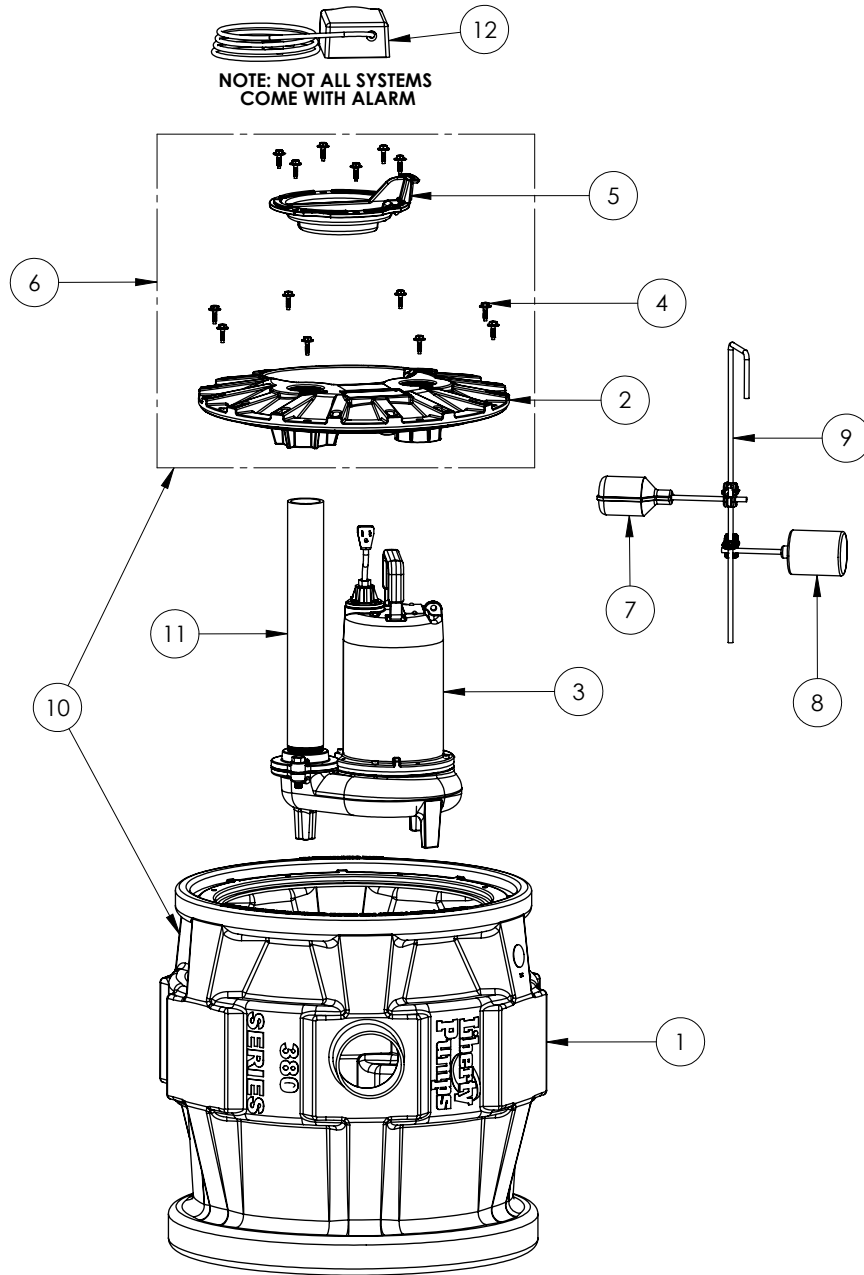

P382LE71 (B10)

P382LE71

P382LE71 (B10)

#	PART #	DESCRIPTION	QTY	Note
1	K001110	PRO380 SERIES 24" BASIN	1	
2	50340A0	2X2 COVER, 8 BOLTS, FOR PVC PIPE	1	
3	LE71M2	3/4 HP SEWAGE PUMP 115V, 10' POWER CORD	1	[1]
4	K001162	COVER HARDWARE, WASHER HEAD HEX SCREWS 14 INCLUDED IN KIT	1	
5	K001233	INSPECTION COVER, INCLUDES MOUNTING SCREWS (6)	1	
6	K001101	COVER ASY 2X2, 8 BOLTS, FOR PVC PIPE	1	
7	Pro Series Alarm switch (B10)	REPLACEMENT SWITCH BASED ON SYSTEM LABEL	1	[2]
8	K001054	61130A0 PUMP SWITCH, 10' 115V	1	
9	K001123	QUICKTREE KIT, ROD & CLAMPS ONLY	1	
10	K001107	P382 TANK & 2X2 COVER ASSEMBLY	1	
11	K001399	PRO SERIES PIPE KIT 2" SCH80 X17.50"	1	
12	SEE NOTE FOR ALARM	ALARM ONLY		[3]
13	K001144	61130B0 PUMP SWITCH, 25' 115V	1	
14	K001134	FLOAT SWITCH, 20FT CORD, INCLUDES 1 SWITCH PER KIT	1	
15	K001415	60050D0 SWITCH, 10' PILOT DUTY PIGTAIL	1	
16	K001054	61130A0 PUMP SWITCH, 10' 115V	1	

PART NOTES:

- [1] - **NOTE**
Select PROSERIES Pump below to show sewage pump assembly parts
ex: P382LE71/A2
LE71
LE71-2
- [2] - **NOTE**
ALARM SWITCH KITS
For /A2 Suffix of model number use Part No. K001134
For /A21 Suffix of model number use Part No. K001415
For /A2W Suffix of model number use Part No. K001134
- [3] - ALARM PRO SERIES
FORA2 SUFFIX OF MODEL
NUMBER: USE PART NO 6225000
FORA2W SUFFIX OF MODEL
NUMBER: USE PART NO 6226000
FORA21 SUFFIX OF MODE
NUMBER: USE PART NO 6242000
Part requires factory authorized service. Contact Liberty Pumps at 1-800-543-2550