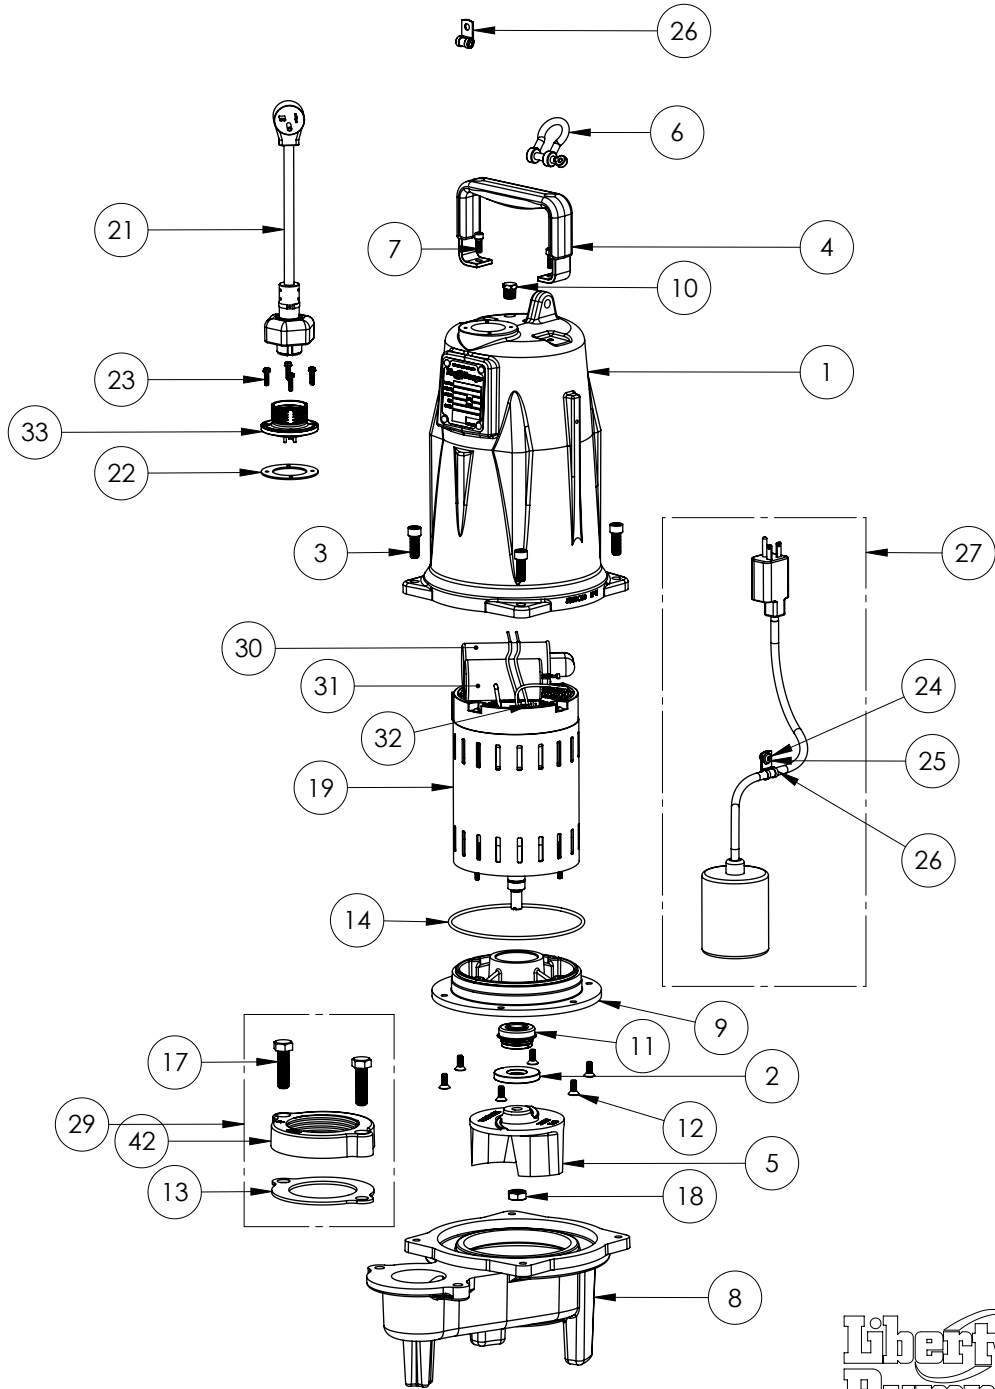

LEH152A3 (B54)

LEH152A3

LEH152A3 (B54)

#	PART #	DESCRIPTION	QTY	Note
1	5850000	MOTOR COVER	1	
2	5618000	DOUBLE LIP SEAL	1	
3	5862000	BOLT, 3/8-16X1 SHCS SS	4	
4	5613000	HANDLE	1	
5	K001223	IMPELLER, CAST IRON, INCLUDES 8046000	1	
6	5611000	SHACKLE	1	
7	8103000	SCREW 1/4-20x5/8" HX SKT SS	2	
8	58730AR	LEH150 SERIES VOLUTE	1	
9	5851000	MOTOR PLATE	1	
10	5071000	BRASS OIL PLUG	1	
11	5633000	3/4" UNITIZED SHAFT SEAL	1	[1]
12	8018000	1/4-20 x 5/8 SLOTTED FLAT HEAD BOLT	6	
13	5129000	FLANGE GASKET, FITS 2" OR 3"	1	
14	5617000	O-RING	1	
17	8037000	1/2-13 x 1-3/4 STAINLESS STEEL BOLT	2	
18	8046000	1/2-20 HEX STAINLESS STEEL JAM NUT	1	
19	5883000	MOTOR 2HP 230V 1PH 2 POLE LEH (KIT, MTR REPLACE K001665)	1	[1]
21	K001140	POWER CORD	1	
22	5060000	CORD PLATE GASKET	1	
23	8064000	#8-32 x 5/8 HEX WASHER HEAD SCREW	4	
24	8141000	WASHER, #10 X 1/2 SS	1	
25	8082000	#10-24 x 3/8 EPOXY LOCK SCREW	1	
26	5630000	CABLE CLAMP S.S.	2	
27	K001136	SWITCH KIT	1	
29	K001222	3" DISCHARGE KIT	1	
30	K001228	RUN CAPACITOR	1	
31	K001227	START CAPACITOR	1	
33			1	
42			1	
32	K001229	START SWITCH	1	

PART NOTES:

[1] - Part requires factory authorized service. Contact Liberty Pumps at 1-800-543-2550