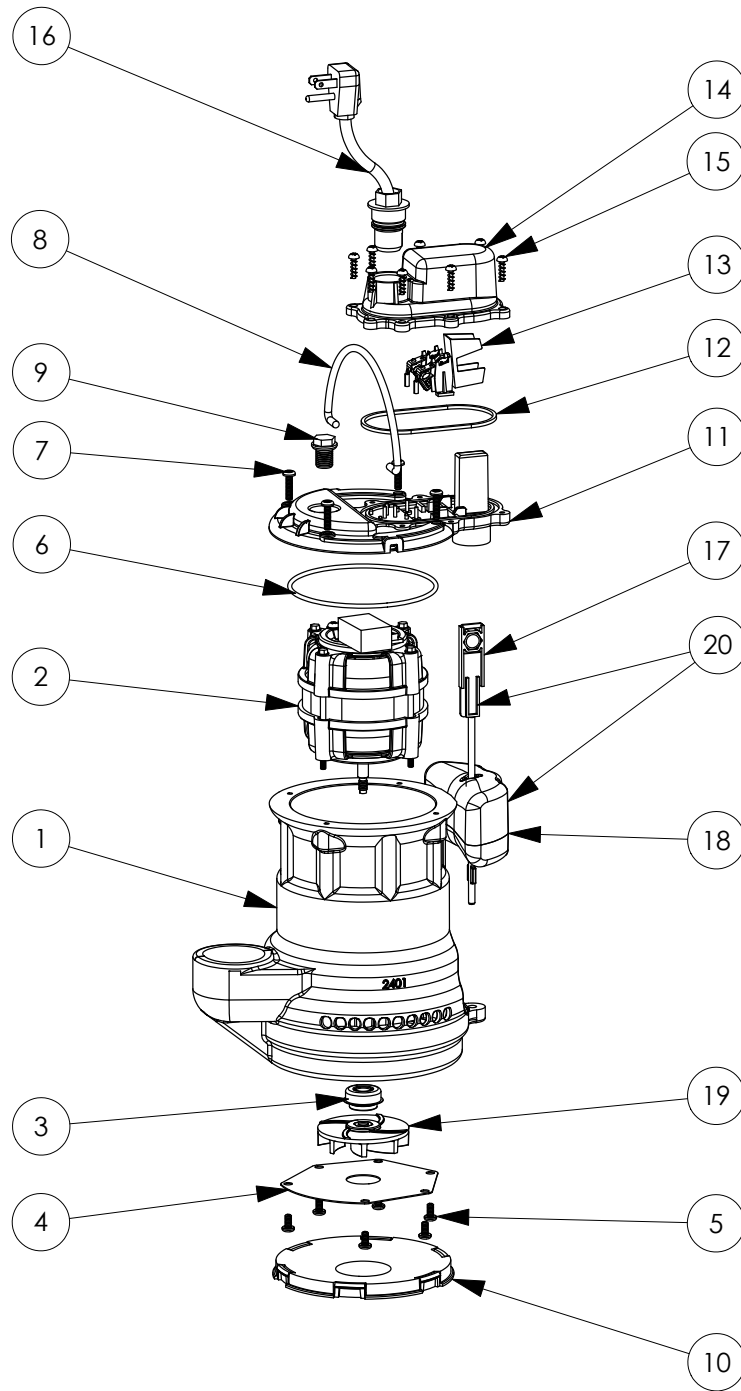

247 (B23)

247 (B23)

#	PART #	DESCRIPTION	QTY	Note
1	2411000	CAST IRON HOUSING	1	
2	2415000	MOTOR	1	
3	2309000	5/16 SHAFT SEAL	1	
4	24030A0	FLAT VOLUTE PLATE	1	
5	8092000	#10 - 24 x 3/8" SCREW	6	
6	2357000	O-RING	1	[1]
7	8072000	#10 - 24 x 3/4" SCREW	4	
8	K001082	HANDLE	1	
9	8089000	OIL PLUG, O-RING ASSEMBLY	1	
10	25020A0	SOLID BOTTOM PLUG	1	
11	206500G	VMF MOTOR COVER GREY	1	
12	2072000	SEALRING, SWITCH COVER	1	
13	K001012	VMF SWITCH	1	
14	K001069	VMF SWITCH COVER, BLACK	1	
15	8104200	#10 HILO X 5/8" STAINLESS STEEL SCREW	8	
16	K001010	POWER CORD, 115V, 10 FOOT CORD	1	
17	2075000	VMF FLOAT ROD	1	[1]
18	2362000	VMF FLOAT	1	[1]
19	2416000	IMPELLER	1	
20	K001048	VMF FLOAT AND ROD KIT	1	

PART NOTES:

[1] - Part requires factory authorized service. Contact Liberty Pumps at 1-800-543-2550