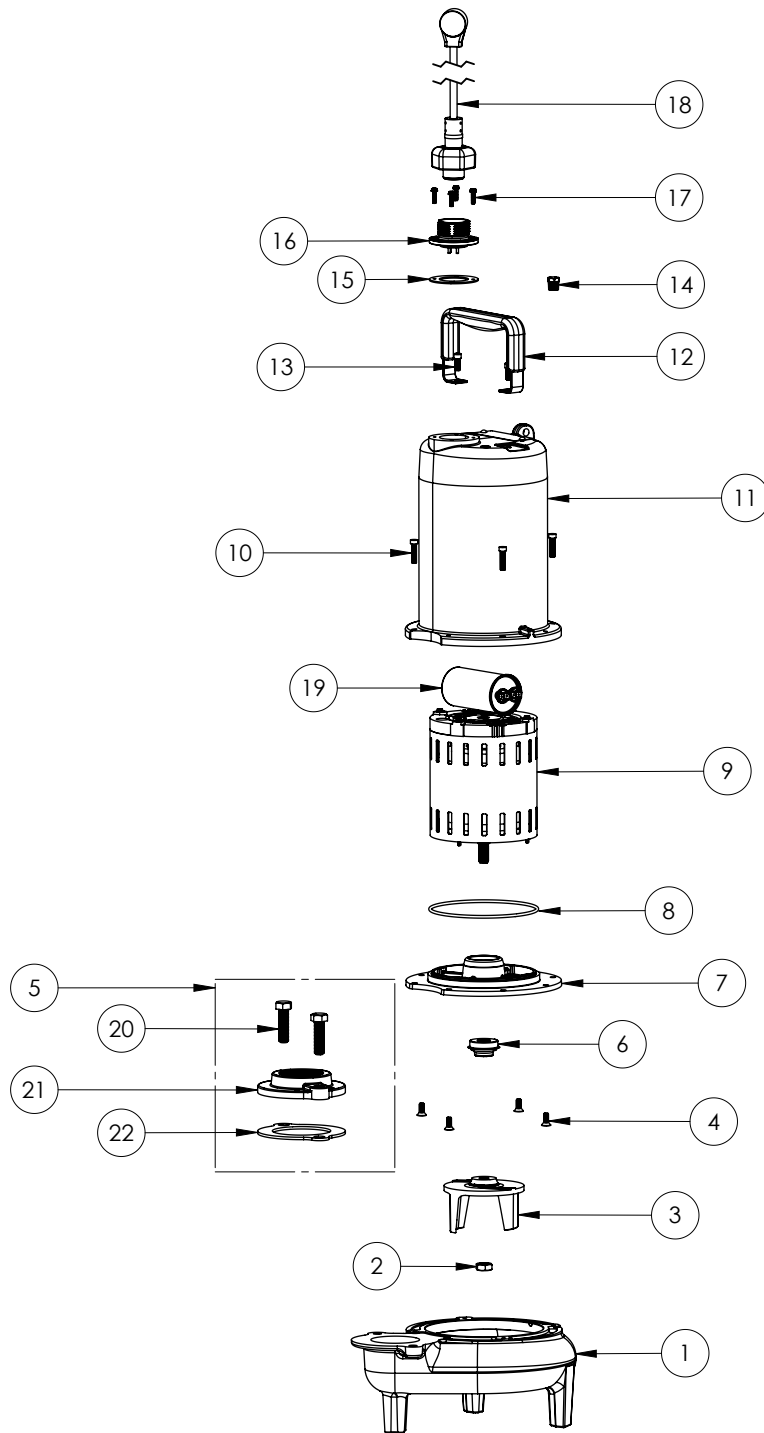

LEH102M2 (B72)

LEH102M2**LEH102M2 (B72)**

#	PART #	DESCRIPTION	QTY	Note
1	531500R	VOLUTE HOUSING	1	
2	8046000	1/2-20 HEX STAINLESS STEEL JAM NUT	1	
3	K001488	51300A0 IMPELLER KIT, INCLUDES 1/2" JAM NUT	1	
4	8018000	1/4-20 x 5/8 SLOTTED FLAT HEAD BOLT	4	
5	K001221	2" DISCHARGE KIT	1	
6	K001717	KIT, 5/8 UNITIZED 5120000 AND LIP SEAL 5860000	1	
7	53260BR	MOTOR SUPPORT PLATE	1	
8	5617000	O-RING	1	
9	5335000	MOTOR	1	
10	8091000	1/4-20 x 1 HEX SOCKET HEAD BOLT	4	
11	531400R	MOTOR COVER	1	[1]
12	3411200	HANDLE	1	
13	8033000	#8 x 1/4 STAINLESS STEEL SCREW	2	
14	50710A0	PIPE PLUG, 1/4" HEX HD BRASS NPTF	1	
15	5060000	CORD PLATE GASKET	1	
16	K001216	5619000, CORDPLATE	1	
17	8064000	#8-32 x 5/8 HEX WASHER HEAD SCREW	4	
18	K001196	POWER CORD, 230V, 10 FOOT CORD	1	
19	5019000	CAPACITOR 45uF 370VAC	1	
20	8037000	1/2-13 x 1-3/4 STAINLESS STEEL BOLT	2	
21	512100R	2" DISCHARGE FLANGE	1	
22	5129000	FLANGE GASKET, FITS 2" OR 3"	1	

PART NOTES:

[1] - Part requires factory authorized service. Contact Liberty Pumps at 1-800-543-2550