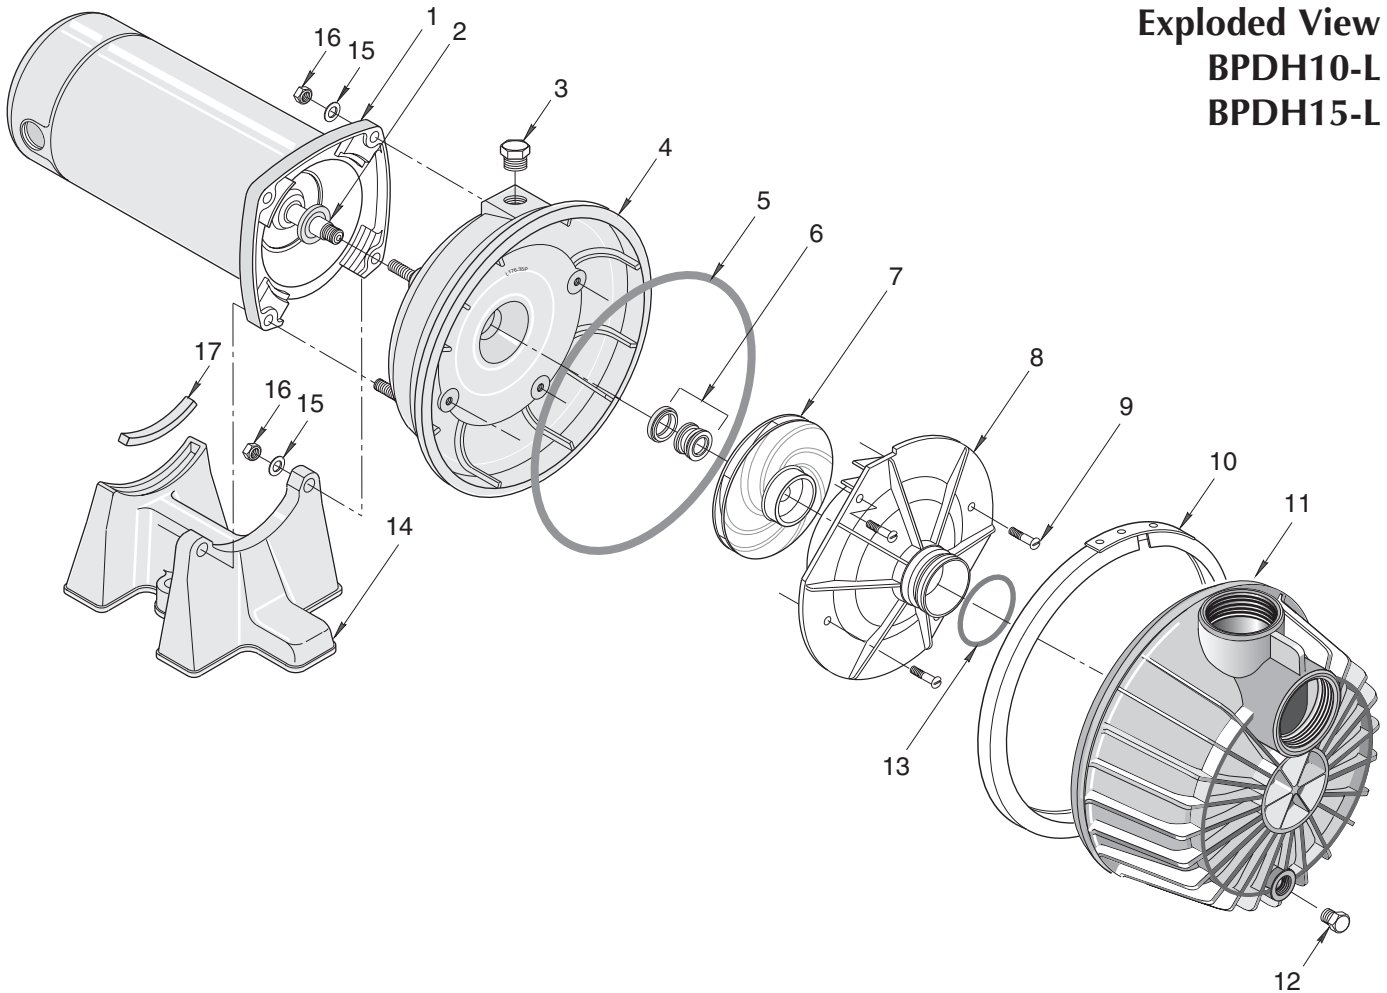

Exploded View BPDH10-L BPDH15-L

527 1193

REPAIR PARTS LIST

Key No.	Part Description	No. Used	BPDH10-L 1 HP	BPDH15-L 1-1/2 HP
1	Motor	1	A100EHL	A100FHL
2	Water Slinger	1	C69-2	C69-2
3	Priming Plug	1	WC78-39T	WC78-39T
4	Pump Body Back Half (Complete)	1	L176-47P1	L176-47P1
5	O-Ring	1	U9-399	U9-399
6	Shaft Seal for 5/8" Shaft	1	U109-6A	U9-410
7	Impeller	1	C105-92PVB	C105-92PBBB
8	Diffuser	1	C1-258PCA	C1-258PCA
9	Screw - #8 - 32 RH	4	U30-997SS	U30-997SS
10	"V" Clamp	1	C19-54SS	C19-54SS
11	Tank Body Front Half (Complete)	1	C176-66P	C176-66P
12	Drain Plug - 1/4 NPT	1	WC78-40T	WC78-40T
13	O-Ring	1	U9-226	U9-226
14	Base	1	C4-42P	C4-41P
15	Washer - 5/16	4	U43-11ZP	U43-11ZP
16	Nut - 5/16 - 18	4	U36-37ZP	U36-37ZP
17	Rubber Pad	1	C35-11	C35-11
•	Owner's Manual	1	BE190	BE190